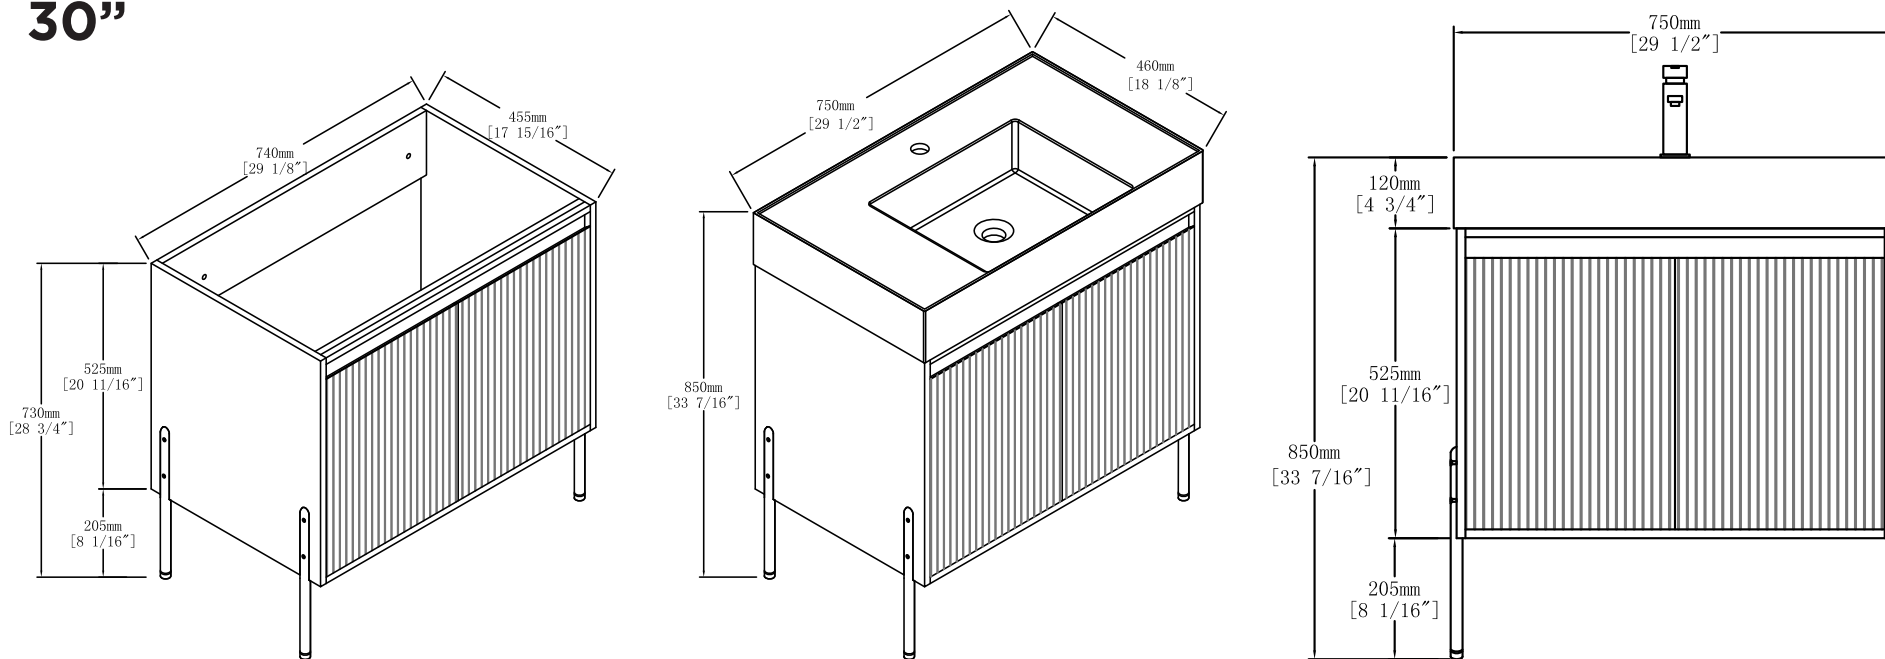

SPECIFICATIONS / TECHNICAL DATA

CROWNPOINT

VANITY COLLECTION

30"

ATTENTION! Dimensions may vary by up to 3/8". It is highly recommended to pull all dimensions of actual model for installation and measuring purposes.

MODEL# CR30