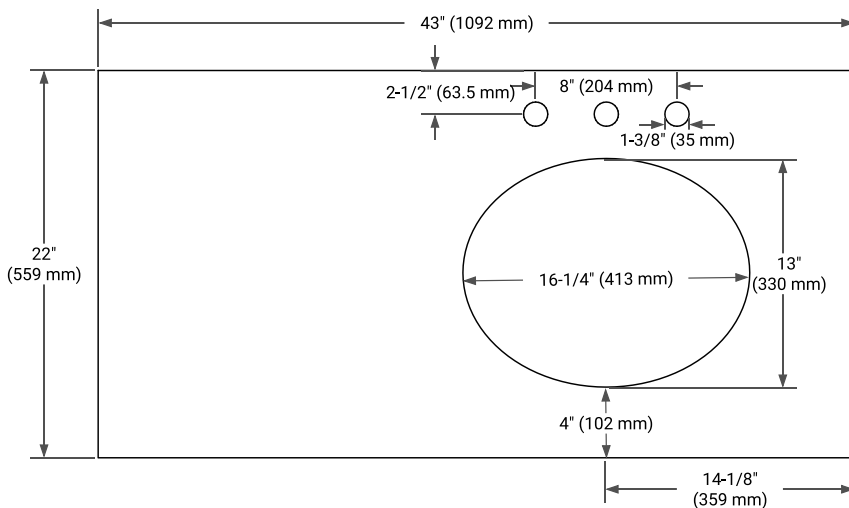

42" RIGHT OFFSET CABINET

BASE CABINET DIMENSIONS

42" W x 21.5" D x 33.5" H

FEATURES

- Solid wood frame & plywood panels
- Dovetail drawers and joints
- Soft closing doors & drawers

HARDWARE FINISHES

Brushed Nickel Satin Brass Matte Black Polished Chrome

AVAILABLE COLORS

White Grey

FRONT VIEW

SIDE VIEW

PLAN VIEW

43" RIGHT OVAL SINK COUNTERTOP WITH 0.75 IN. THICKNESS

OVERALL DIMENSIONS

43" W x 22" D x 0.75" H

COUNTERTOP OPTIONS

Carrara Marble

FEATURES

- Solid countertop with mitered edges & seams
- Undermount white oval sink
- Pre-drilled for 8" widespread faucet

INCLUDED

- Countertop
- Matching Backsplash
- Oval Sink

COUNTERTOP PLAN VIEW

EDGE SIDE VIEW

THREE DIMENSIONAL COUNTERTOP VIEW