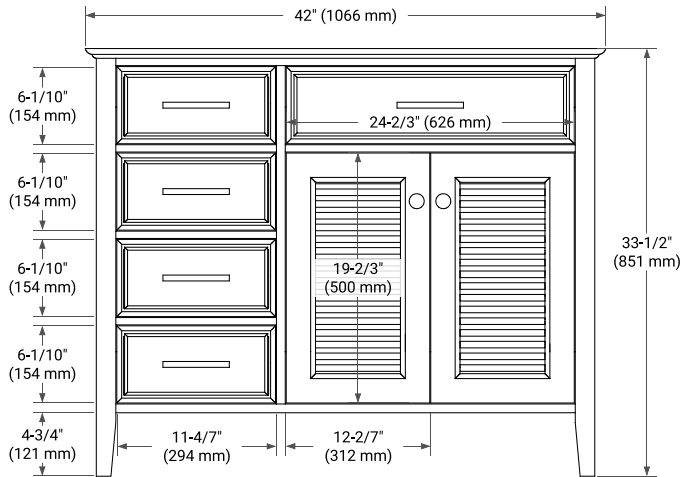

42" RIGHT OFFSET CABINET

BASE CABINET DIMENSIONS

42" W x 21.5" D x 33.5" H

FEATURES

- Solid wood frame & plywood panels
- Dovetail drawers and joints
- Soft closing doors & drawers

HARDWARE FINISHES

Brushed Nickel Satin Brass Matte Black Polished Chrome

AVAILABLE COLORS

White Grey

FRONT VIEW

SIDE VIEW

PLAN VIEW

43" RIGHT OVAL SINK COUNTERTOP WITH 0.75 IN. THICKNESS

OVERALL DIMENSIONS

43" W x 22" D x 0.75" H

COUNTERTOP PLAN VIEW

EDGE SIDE VIEW

THREE DIMENSIONAL COUNTERTOP VIEW