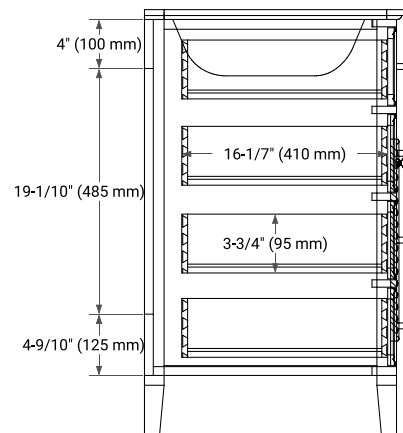

42" RIGHT OFFSET CABINET

BASE CABINET DIMENSIONS

42" W x 21.5" D x 33.5" H

FEATURES

- Solid wood frame & plywood panels
- Dovetail drawers and joints
- Soft closing doors & drawers

HARDWARE FINISHES

Brushed Nickel Satin Brass Matte Black Polished Chrome

AVAILABLE COLORS

White Grey

FRONT VIEW

SIDE VIEW

PLAN VIEW

43" RIGHT OVAL SINK COUNTERTOP WITH 0.75 IN. THICKNESS

OVERALL DIMENSIONS

43" W x 22" D x 0.75" H

COUNTERTOP OPTIONS

Carrara Marble

FEATURES

- Solid countertop with mitered edges & seams
- Undermount white oval sink
- Pre-drilled for 8" widespread faucet

INCLUDED

- Countertop
- Matching Backsplash
- Oval Sink

COUNTERTOP PLAN VIEW

EDGE SIDE VIEW

THREE DIMENSIONAL COUNTERTOP VIEW