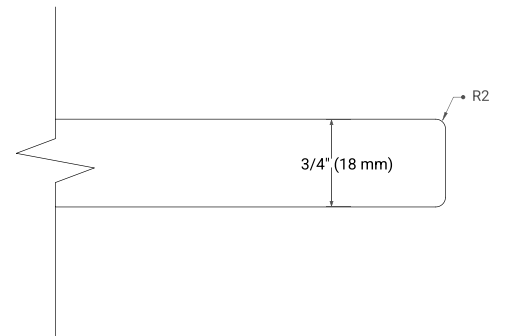

42" RIGHT OFFSET CABINET

BASE CABINET DIMENSIONS

42" W x 21.5" D x 33.5" H

FEATURES

- Solid wood frame & plywood panels
- Dovetail drawers and joints
- Soft closing doors & drawers

HARDWARE FINISHES

Brushed Nickel Satin Brass Matte Black Polished Chrome

AVAILABLE COLORS

White Grey

FRONT VIEW

SIDE VIEW

PLAN VIEW

43" RIGHT OVAL SINK COUNTERTOP WITH 0.75 IN. THICKNESS

OVERALL DIMENSIONS

43" W x 22" D x 0.75" H

COUNTERTOP OPTIONS

Carrara Marble

FEATURES

- Solid countertop with mitered edges & seams
- Undermount white oval sink
- Pre-drilled for 8" widespread faucet

INCLUDED

- Countertop
- Matching Backsplash
- Oval Sink

COUNTERTOP PLAN VIEW

EDGE SIDE VIEW

THREE DIMENSIONAL COUNTERTOP VIEW