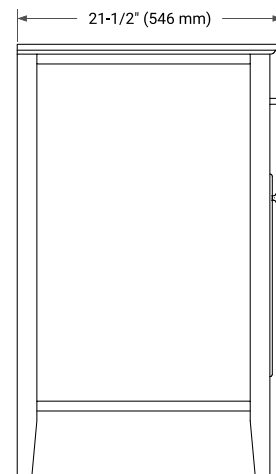

42" RIGHT OFFSET CABINET

BASE CABINET DIMENSIONS

42" W x 21.5" D x 33.5" H

FEATURES

- Solid wood frame & plywood panels
- Dovetail drawers and joints
- Soft closing doors & drawers

HARDWARE FINISHES

Brushed Nickel Satin Brass Matte Black Polished Chrome

AVAILABLE COLORS

White Grey

FRONT VIEW

SIDE VIEW

PLAN VIEW

43" RIGHT OVAL SINK COUNTERTOP WITH 0.75 IN. THICKNESS

OVERALL DIMENSIONS

43" W x 22" D x 0.75" H

COUNTERTOP OPTIONS

Carrara Marble

FEATURES

- Solid countertop with mitered edges & seams
- Undermount white oval sink
- Pre-drilled for 8" widespread faucet

INCLUDED

- Countertop
- Matching Backsplash
- Oval Sink

COUNTERTOP PLAN VIEW

EDGE SIDE VIEW

THREE DIMENSIONAL COUNTERTOP VIEW