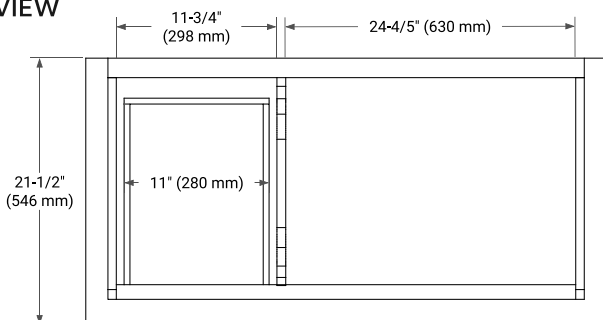

42" RIGHT OFFSET CABINET

BASE CABINET DIMENSIONS

42" W x 21.5" D x 33.5" H

FEATURES

- Solid wood frame & plywood panels
- Dovetail drawers and joints
- Soft closing doors & drawers

HARDWARE FINISHES

Brushed Nickel Satin Brass Matte Black Polished Chrome

AVAILABLE COLORS

White Grey

FRONT VIEW

SIDE VIEW

PLAN VIEW

43" RIGHT OVAL SINK COUNTERTOP WITH 0.75 IN. THICKNESS

OVERALL DIMENSIONS

43" W x 22" D x 0.75" H

COUNTERTOP OPTIONS

Carrara Marble

FEATURES

- Solid countertop with mitered edges & seams
- Undermount white oval sink
- Pre-drilled for 8" widespread faucet

INCLUDED

- Countertop
- Matching Backsplash
- Oval Sink

COUNTERTOP PLAN VIEW

EDGE SIDE VIEW

THREE DIMENSIONAL COUNTERTOP VIEW