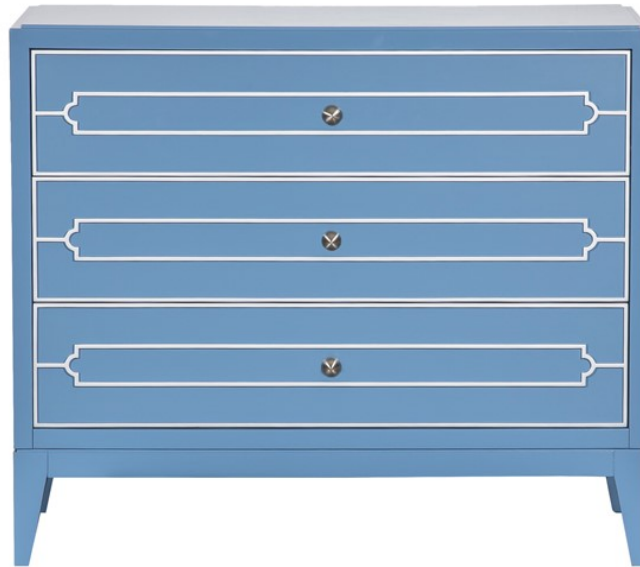

CC03A - McKinney (Nightstand)

As Shown: CC03A. Make It Yours Bedroom Program. Base: (A) Tapered Leg. Face: (F04) Thin Classic Molding. Hardware: (H01) Round Ball in Brushed Nickel in (P1) One Column Centered. Finish: Sherwin Williams Secure Blue with Optional* Silver Highlight Striping. *Optional charges may apply.

Product Summary

Collection: Make It Yours, Vanguard, MIY Bedroom

Dimensions (inches)

Overall: W 37.5 D 19 H 31.75

Materials And Finishes

Wood Species: European Beech Solids and Veneers

Finish Options:

-  ✓ CC03A: Standard Stain or Paint Finish Options
-  ✓ CC03A: Standard Metallic Paints
-  ✓ CC03A: Make It Yours Paint - Pristine / Antique / Distres
-  ✓ CC03A: Premium Leaf Finishes
-  ✓ CC03A: Combination Finishing - Any Two-Tone Wood Finish

Standard Features

Three Drawers

Shipping Info

Weight: 200 lbs
Cartons: 1
Shipping Cubes: 0.36 cubic meters / 12.71 cubic feet

Other Styles In This Series

CC03B: McKinney Nightstand
CC03C: McKinney Nightstand
CC03D: McKinney Nightstand
CC03E: McKinney Nightstand
CC03F: McKinney Nightstand
CC03G: McKinney Nightstand
CC03H: McKinney Nightstand