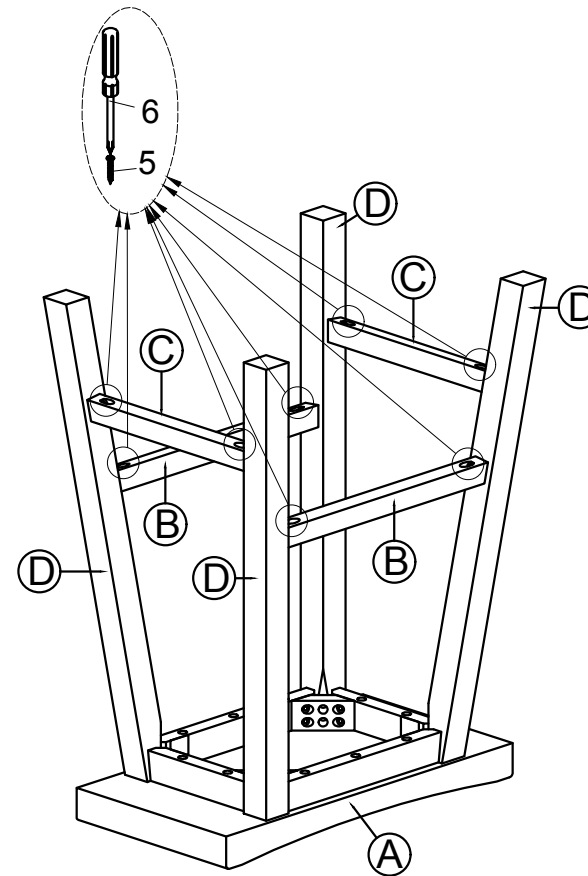

ASSEMBLY INTRUCTION

MODEL: BAR STOOL

ITEM: WF289638

PART LIST			
No	DESCRIPTION	IMAGE	Q'TY
A	SEAT FRAME		2PCS
B	FRONT-BACK STRETCHER		4PCS
C	SIDE STRETCHER		4PCS
D	LEG		8PCS

HARDWARE LIST			
No	DESCRIPTION	IMAGE	Q'TY
1	BOLT 1/4"x50mm		16PCS
2	WASHER Ø1/4"x13mm		16PCS
3	LOCK WASHER Ø1/4"x12mm		16PCS
4	ALLEN KEY		1PC
5	SCREW #4x40mm		16PCS
6	SCREWDRIVER (NOT INCLUDED)		

STEP 1:
*8 BOLTS 1/4"x50mm

*COMPLETE