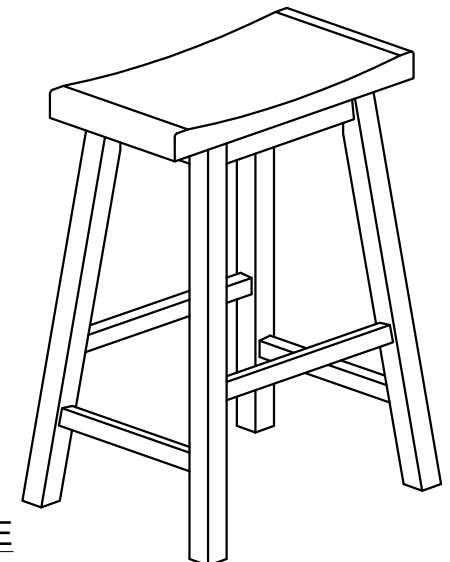

ASSEMBLY INTRUCTION

MODEL: BAR STOOL

ITEM: WF289638

PART LIST			
No	DESCRIPTION	IMAGE	Q'TY
A	SEAT FRAME		2PCS
B	FRONT-BACK STRETCHER		4PCS
C	SIDE STRETCHER		4PCS
D	LEG		8PCS

HARDWARE LIST			
No	DESCRIPTION	IMAGE	Q'TY
1	BOLT 1/4"x50mm		16PCS
2	WASHER Ø1/4"x13mm		16PCS
3	LOCK WASHER Ø1/4"x12mm		16PCS
4	ALLEN KEY		1PC
5	SCREW #4x40mm		16PCS
6	SCREWDRIVER (NOT INCLUDED)		

STEP 1:
*8 BOLTS 1/4"x50mm

*COMPLETE