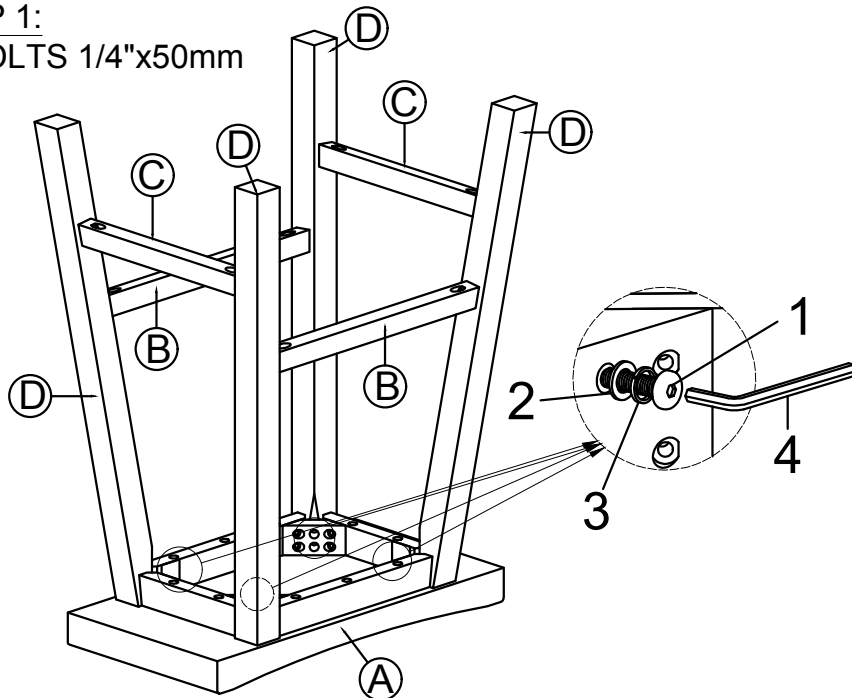

ASSEMBLY INTRUCTION

MODEL: BAR STOOL

ITEM: WF289638

PART LIST			
No	DESCRIPTION	IMAGE	Q'TY
A	SEAT FRAME		2PCS
B	FRONT-BACK STRETCHER		4PCS
C	SIDE STRETCHER		4PCS
D	LEG		8PCS

HARDWARE LIST			
No	DESCRIPTION	IMAGE	Q'TY
1	BOLT 1/4"x50mm		16PCS
2	WASHER Ø1/4"x13mm		16PCS
3	LOCK WASHER Ø1/4"x12mm		16PCS
4	ALLEN KEY		1PC
5	SCREW #4x40mm		16PCS
6	SCREWDRIVER (NOT INCLUDED)		

STEP 1:
*8 BOLTS 1/4"x50mm

*COMPLETE