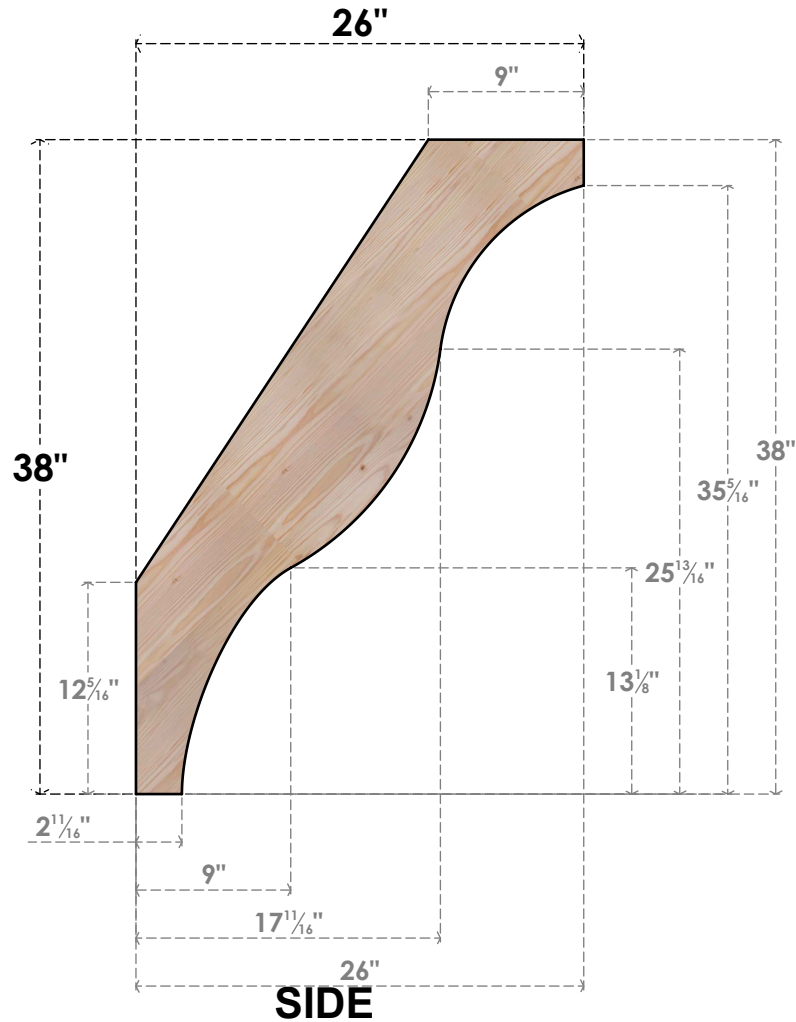

# BRC04X26X38FST00SDF

3 1/2"W X 26"D X 38"H FUNSTON SMOOTH BRACE, DOUGLAS FIR

EKENA MILLWORK  
 2300 WEST MAIN ST.  
 CLARKSVILLE, TX 75426  
 TOLL FREE: 866-607-0453  
 WWW.EKENAMILLWORK.COM

### NOTES

1. INSTALLATION TO BE COMPLETED IN ACCORDANCE WITH MANUFACTURER'S SPECIFICATIONS.
2. DRAWING MAY NOT BE TO SCALE
3. THIS DRAWING IS INTENDED FOR DESIGN AND PLANNING PURPOSES ONLY.
4. ALL INFORMATION CONTAINED HEREIN WAS CURRENT AT THE TIME OF DEVELOPMENT BUT MUST BE REVIEWED AND APPROVED BY THE PRODUCT MANUFACTURER TO BE CONSIDERED ACCURATE.
5. PRODUCTS ARE NOT KILN DRIED. THIS ITEM IS UNIQUE AND WILL CONTAIN THE NATURAL VARIATIONS THAT THE WOOD SPECIES OFFERS. THIS MAY RESULT IN VARIATIONS UP TO 1/4"