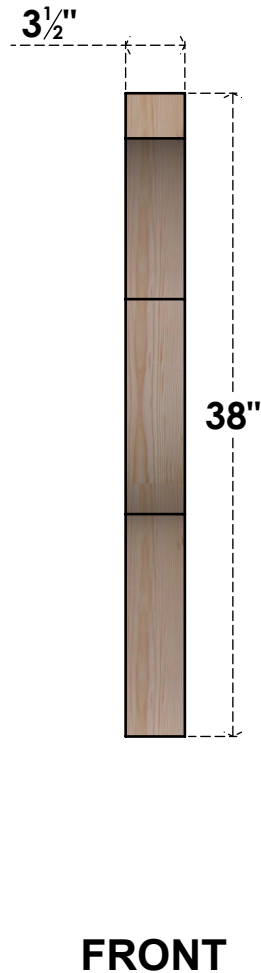

# BRC04X26X38FST00SDF

3 1/2"W X 26"D X 38"H FUNSTON SMOOTH BRACE, DOUGLAS FIR

EKENA MILLWORK  
 2300 WEST MAIN ST.  
 CLARKSVILLE, TX 75426  
 TOLL FREE: 866-607-0453  
 WWW.EKENAMILLWORK.COM

### NOTES

1. INSTALLATION TO BE COMPLETED IN ACCORDANCE WITH MANUFACTURER'S SPECIFICATIONS.
2. DRAWING MAY NOT BE TO SCALE
3. THIS DRAWING IS INTENDED FOR DESIGN AND PLANNING PURPOSES ONLY.
4. ALL INFORMATION CONTAINED HEREIN WAS CURRENT AT THE TIME OF DEVELOPMENT BUT MUST BE REVIEWED AND APPROVED BY THE PRODUCT MANUFACTURER TO BE CONSIDERED ACCURATE.
5. PRODUCTS ARE NOT KILN DRIED. THIS ITEM IS UNIQUE AND WILL CONTAIN THE NATURAL VARIATIONS THAT THE WOOD SPECIES OFFERS. THIS MAY RESULT IN VARIATIONS UP TO 1/4"