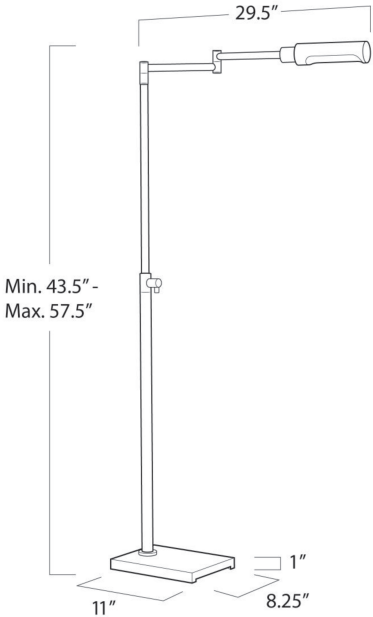

REGINA ANDREW

DETROIT

SPECIFICATION SHEET

Noble Floor Task Reading Lamp 14-1056PN

| | |
|---------------------|--------------------------|
| HEIGHT | 57.5 |
| WIDTH | 8.25 |
| DEPTH | 29.5 |
| SHADE DIMS | N/A |
| SHADE COLOR | N/A |
| BULB QTY | 1 |
| BULB TYPE | T Type Medium Base (E26) |
| SOCKET | E26 Cast Dimmer |
| WATTAGE | 40 Watt Max |
| WIRING TYPE | Standard |
| MATERIAL | Steel |
| FINISH | Polished Nickel |
| NOTES | N/A |
| FREIGHT ONLY | No |