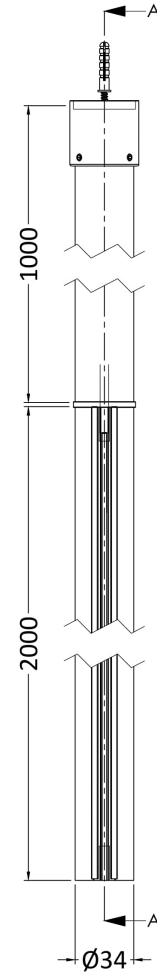

CUSTOMER DATA SHEET - ENCLOSURES

SALES CODE: WRSF002

DESCRIPTION: 2/1M Wetroom Screen Ceiling Post

PRODUCT DIMENSIONS

Height (mm)	Width (mm)	Depth (mm)	Nett Wgt Kg
3000	34	34	3

PACKAGING DIMENSIONS

Height (mm)	Width (mm)	Length (mm)	Gross Wgt Kg
2030	100	70	3

PACKAGING DATA

Box Colour	Brown Cardboard Box - Printed		
Box Qty	1	Label Colour	White Label
Label Size	100 x 50	Label Qty	1

OUTER BOX DIMENSIONS (If Applicable)

Height (mm)	Width (mm)	Depth (mm)	Length (mm)	Gross Wgt Kg
Barcode	5055275870457			

PRODUCT DETAILS

Country of Origin	China	CE Approval	N/A
Fitting Instruction	Yes	Profile Finish	Polished Chrome
Profile Material	Aluminium	Entry Width (mm)	N/A
Adjustments (mm)	N/A	Swing Out Dim (mm)	N/A
Swing In Dim (mm)	N/A	Glass Thickness (mm)	
Radius (mm)	Not Applicable	Easy Clean	
Easy Fit		Handle Material	Not Applicable
Handle Style	Not Applicable	Wheel Type	
Enclosure Design	Frameless	Extras	
Support Bar Inc'