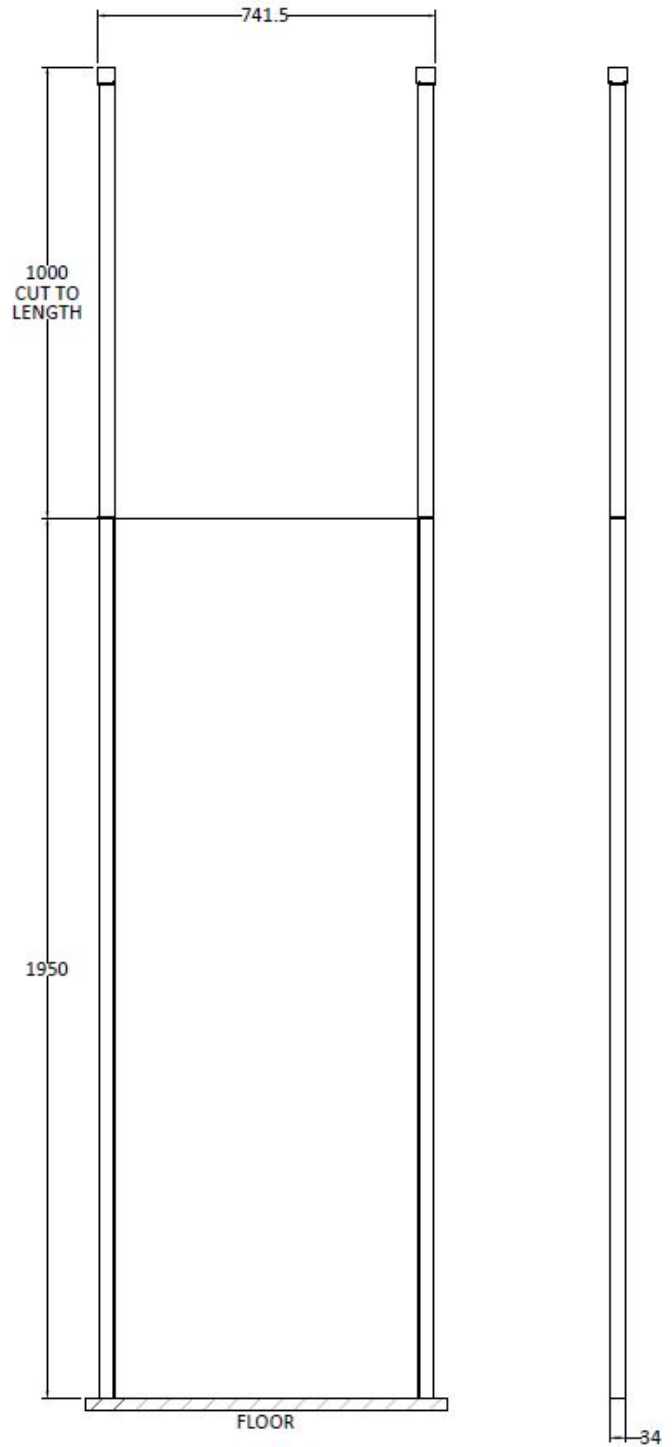

CUSTOMER DATA SHEET

SALES CODE: GPCP070

DESCRIPTION: 700 Wetroom Screen With Ceiling Poles

PACKAGING DETAILS

Barcode

5055275899144

CUSTOMER DATA SHEET - ENCLOSURES

SALES CODE: WRSB700

DESCRIPTION: Wetroom Screen 700 X1950mm

PRODUCT DIMENSIONS

Height (mm)	Width (mm)	Depth (mm)	Nett Wgt Kg
1950	700	14	29.44

PACKAGING DIMENSIONS

Height (mm)	Width (mm)	Length (mm)	Gross Wgt Kg
65	730	2010	29.44

PACKAGING DATA

Box Colour	Brown Cardboard Box - Printed		
Box Qty	1	Label Colour	Not Applicable
Label Size	100 x 50	Label Qty	0

OUTER BOX DIMENSIONS (If Applicable)

Height (mm)	Width (mm)	Depth (mm)	Length (mm)	Gross Wgt Kg
Barcode	5055369007424			

SALES CODE: WRSF002

DESCRIPTION: 2/1M Wetroom Screen Ceiling Post

PRODUCT DIMENSIONS

Height (mm)	Width (mm)	Depth (mm)	Nett Wgt Kg
3000	34	34	3

PACKAGING DIMENSIONS

Height (mm)	Width (mm)	Length (mm)	Gross Wgt Kg
2030	100	70	3