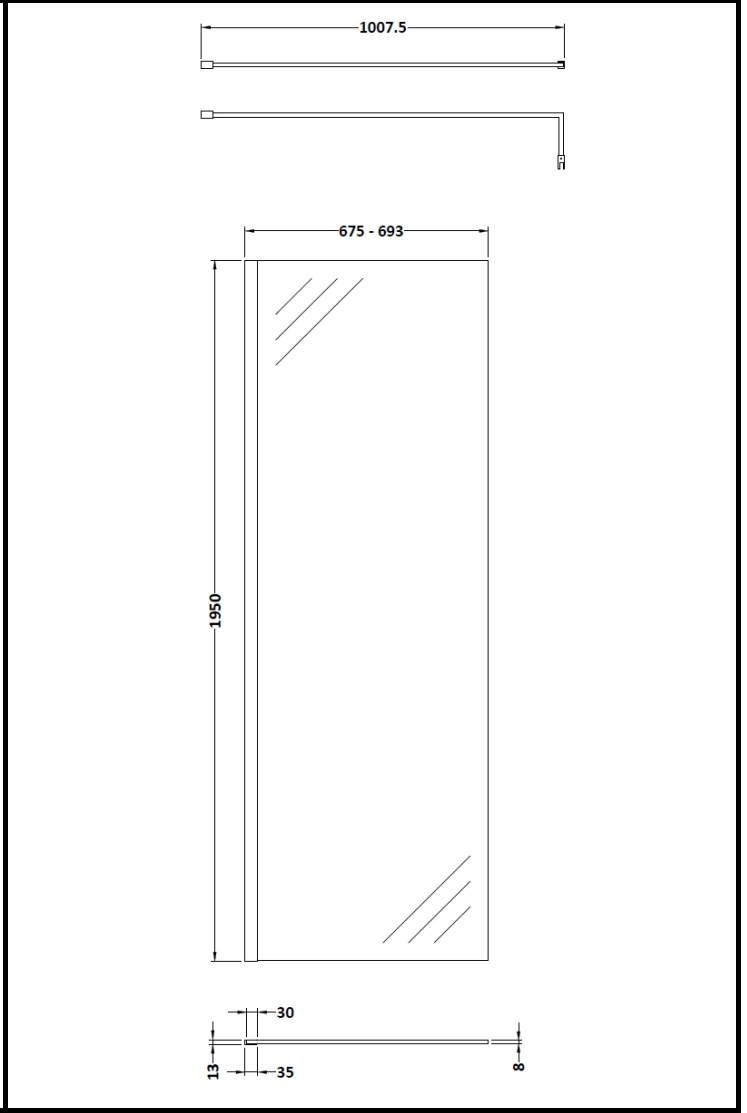

CUSTOMER DATA SHEET

SALES CODE: GPCP070

DESCRIPTION: 700 Wetroom Screen With Ceiling Poles

PACKAGING DETAILS

Barcode

5055275899144

CUSTOMER DATA SHEET - ENCLOSURES

SALES CODE: WRSB700

DESCRIPTION: Wetroom Screen 700 X1950mm

PRODUCT DIMENSIONS

Height (mm)	Width (mm)	Depth (mm)	Nett Wgt Kg
1950	700	14	29.44

PACKAGING DIMENSIONS

Height (mm)	Width (mm)	Length (mm)	Gross Wgt Kg
65	730	2010	29.44

PACKAGING DATA

Box Colour	Brown Cardboard Box - Printed		
Box Qty	1	Label Colour	Not Applicable
Label Size	100 x 50	Label Qty	0

OUTER BOX DIMENSIONS (If Applicable)

Height (mm)	Width (mm)	Depth (mm)	Length (mm)	Gross Wgt Kg
Barcode	5055369007424			

PACKAGING DATA

Box Colour	Brown Cardboard Box - Printed		
Box Qty	1	Label Colour	White Label
Label Size	100 x 50	Label Qty	1

OUTER BOX DIMENSIONS (If Applicable)

Height (mm)	Width (mm)	Depth (mm)	Length (mm)	Gross Wgt Kg
Barcode	5055275870457			