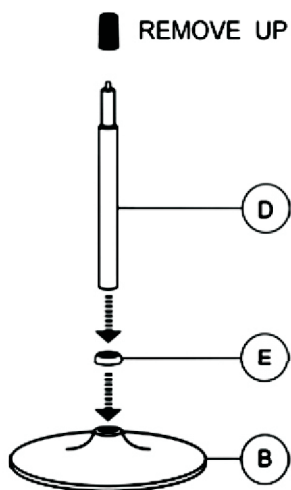

ASSEMBLY INSTRUCTION

ITEM NO:ST105-GRY/BLK/PNK/WHT

No	Spare Part	Quantity
A		1
B		1
C		1
D		1
E		1
F		4
G		1

STEP 1

STEP 2

STEP 3