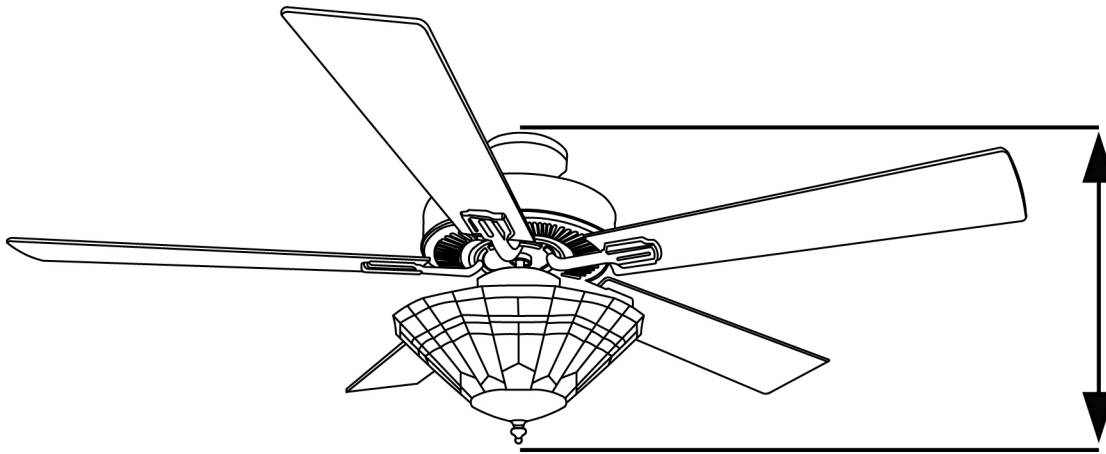

# Hanging Options Included

Flushmount  
15"H

6" Downrod  
20"H