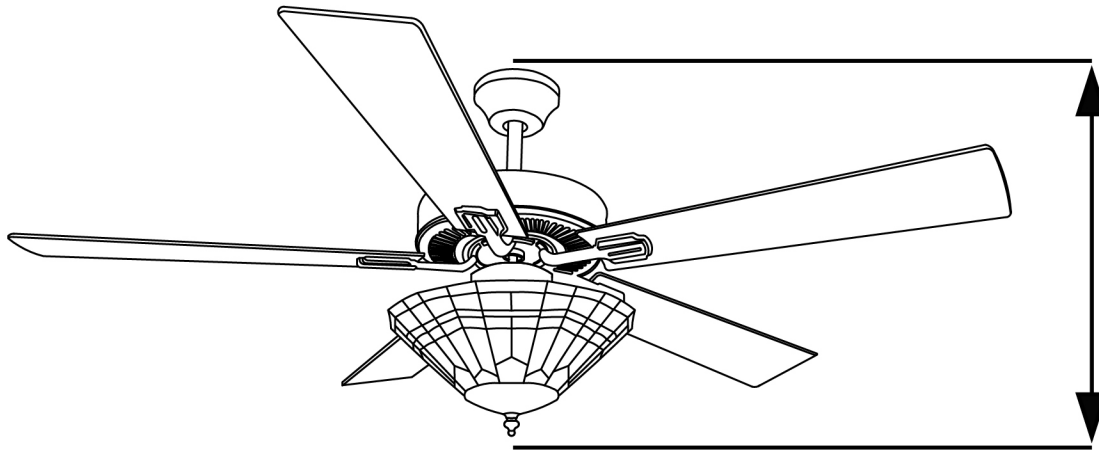

# Hanging Options Included

Flushmount  
15"H

6" Downrod  
20"H