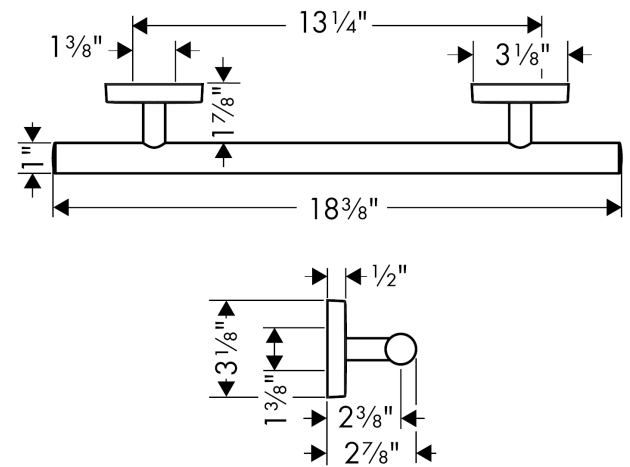

PuraVida

Towel Bar, 12"

Finishes : **chrome** Part no. : **41513000**

Description

Features

- Wall-mounted
- Brass
- Metal holder
- with mounting material
- concealed fastening
- Diameter of drilled hole: 6 mm

Item details

List Price \$ 190.00

Product image

Scale drawing

PuraVida

Towel Bar, 12"

Finishes : chrome Part no. : 41513000

Exploded drawing

Year of production: >07/09

PuraVida

Towel Bar, 12"

Finishes : **chrome** Part no. : **41513000**

Spare parts list

Year of production: >07/09

Pos.	Description	Part no.	Price	PU
1	support element	98539000	-	1
2	O-ring 45x2,5	98432000	-	1
3	mounting set	96179000	-	1
4	escutcheon	95373000	-	1
5	hollow set screw M4x4	98540000	-	1