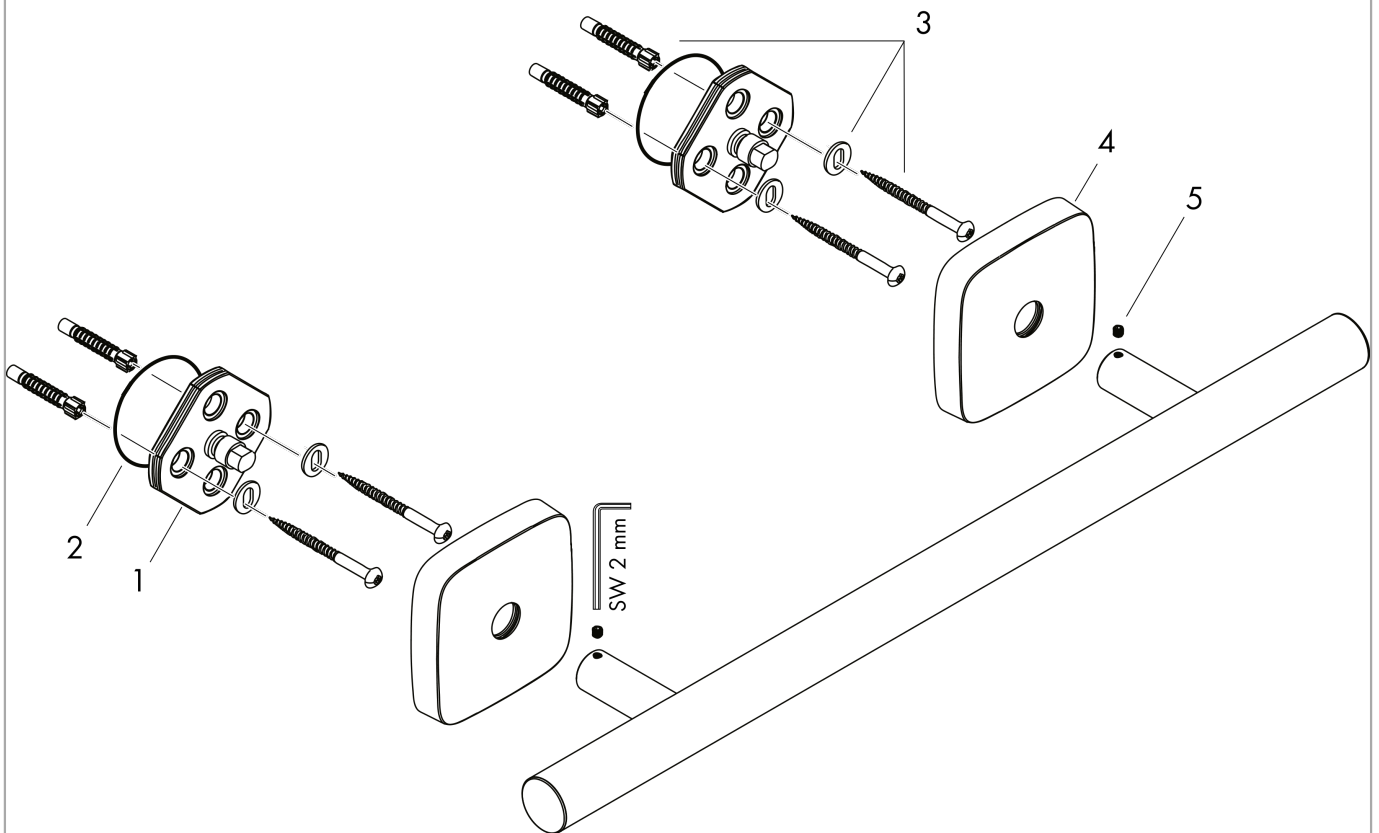

PuraVida

Towel Bar, 12"

Finishes : **chrome** Part no. : **41513000**

Description

Features

- Wall-mounted
- Brass
- Metal holder
- with mounting material
- concealed fastening
- Diameter of drilled hole: 6 mm

Item details

List Price \$ 190.00

Product image

Scale drawing

PuraVida

Towel Bar, 12"

Finishes : chrome Part no. : 41513000

Exploded drawing

Year of production: >07/09

PuraVida

Towel Bar, 12"

Finishes : **chrome** Part no. : **41513000**

Spare parts list

Year of production: >07/09

Pos.	Description	Part no.	Price	PU
1	support element	98539000	-	1
2	O-ring 45x2,5	98432000	-	1
3	mounting set	96179000	-	1
4	escutcheon	95373000	-	1
5	hollow set screw M4x4	98540000	-	1