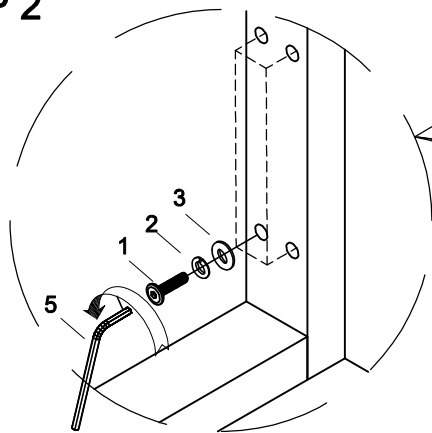

QUEEN BED

STEP 1

STEP 2

PARTS INCLUDED

NO.	ITEM	DESCRIPTION	QTY.
A		HEADBOARD CENTER	1 pc.
B		HEADBOARD SIDE	2 pcs.
C		SIDE RAILS	2 pcs.
D		FOOTBOARD	1 pc.
E		BED SLATS	14 pcs.
F		SUPPORT SLAT	1 pc.

NO.	ITEM	DESCRIPTION	QTY.
1		Bolt (Ø5/16"x50mm)	22 pcs.
2		Lock Washer Ø5/16"	22 pcs.
3		Flat Washer Ø5/16"	22 pcs.
4		Screw (25x4mmØ)	28 pcs.
5		Allen wrench(4mm)	1 pc.
6		Grommet	2 pcs.

STEP 3

STEP 4

FINISH