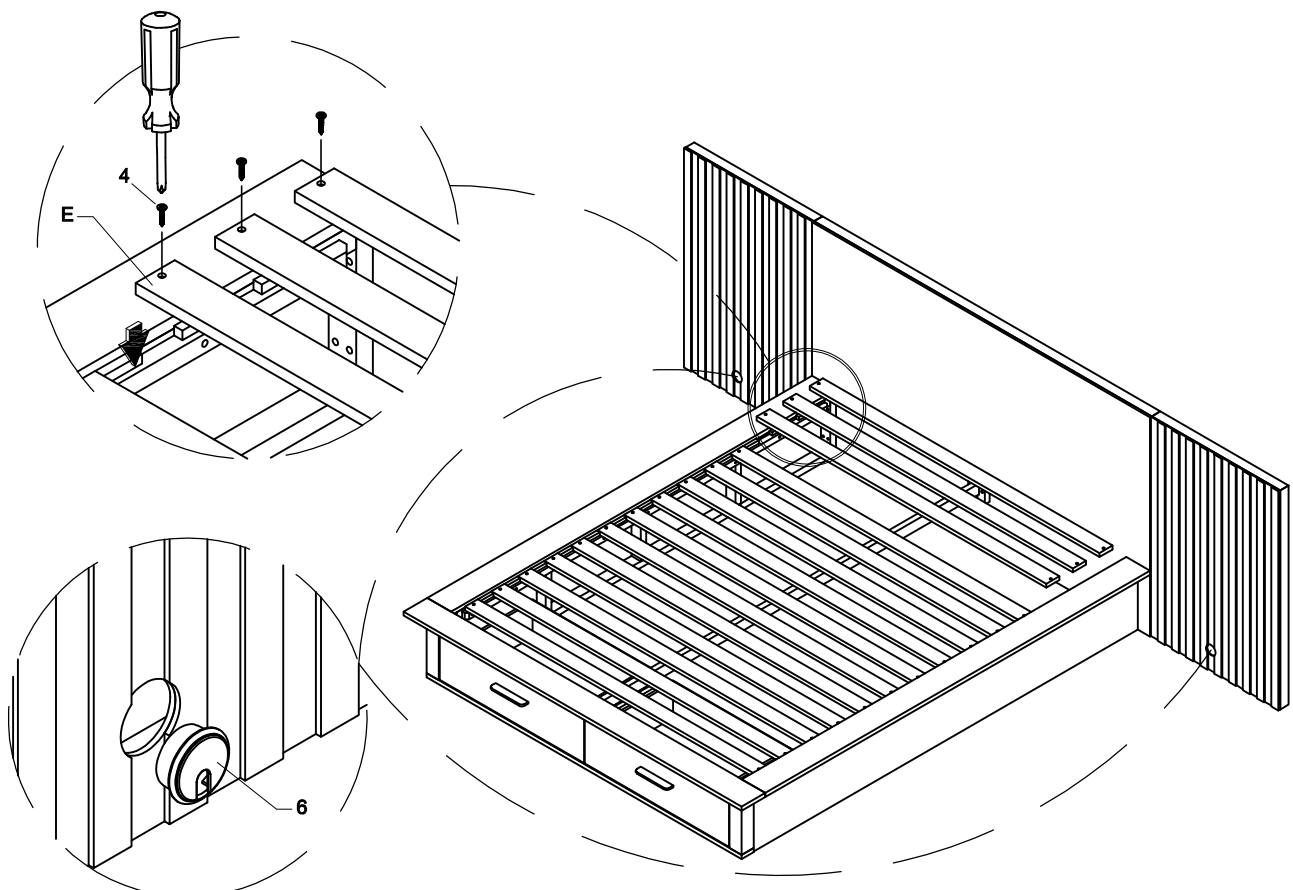

QUEEN BED

STEP 1

STEP 2

PARTS INCLUDED

NO.	ITEM	DESCRIPTION	QTY.
A		HEADBOARD CENTER	1 pc.
B		HEADBOARD SIDE	2 pcs.
C		SIDE RAILS	2 pcs.
D		FOOTBOARD	1 pc.
E		BED SLATS	14 pcs.
F		SUPPORT SLAT	1 pc.

NO.	ITEM	DESCRIPTION	QTY.
1		Bolt (Ø5/16"x50mm)	22 pcs.
2		Lock Washer Ø5/16"	22 pcs.
3		Flat Washer Ø5/16"	22 pcs.
4		Screw (25x4mmØ)	28 pcs.
5		Allen wrench(4mm)	1 pc.
6		Grommet	2 pcs.

STEP 3

STEP 4

FINISH