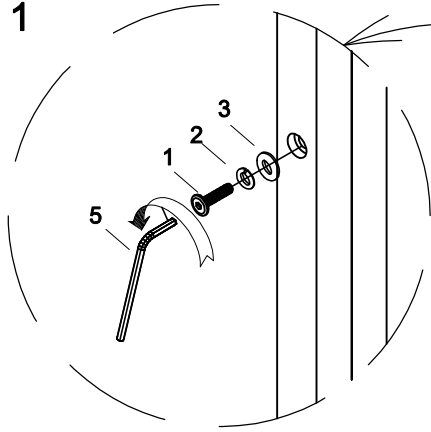

QUEEN BED

STEP 1

STEP 2

PARTS INCLUDED

NO.	ITEM	DESCRIPTION	QTY.
A		HEADBOARD CENTER	1 pc.
B		HEADBOARD SIDE	2 pcs.
C		SIDE RAILS	2 pcs.
D		FOOTBOARD	1 pc.
E		BED SLATS	14 pcs.
F		SUPPORT SLAT	1 pc.

NO.	ITEM	DESCRIPTION	QTY.
1		Bolt (Ø5/16"x50mm)	22 pcs.
2		Lock Washer Ø5/16"	22 pcs.
3		Flat Washer Ø5/16"	22 pcs.
4		Screw (25x4mmØ)	28 pcs.
5		Allen wrench(4mm)	1 pc.
6		Grommet	2 pcs.

STEP 3

STEP 4

FINISH