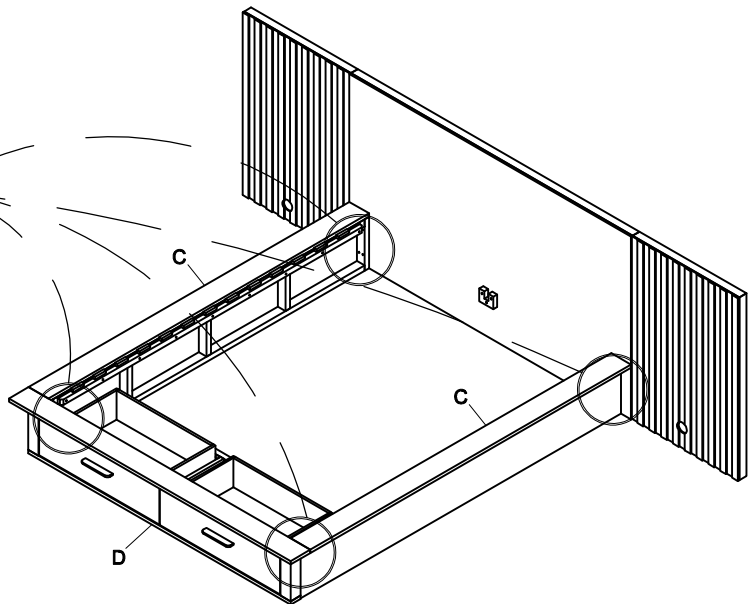

QUEEN BED

STEP 1

STEP 2

PARTS INCLUDED

NO.	ITEM	DESCRIPTION	QTY.
A		HEADBOARD CENTER	1 pc.
B		HEADBOARD SIDE	2 pcs.
C		SIDE RAILS	2 pcs.
D		FOOTBOARD	1 pc.
E		BED SLATS	14 pcs.
F		SUPPORT SLAT	1 pc.

NO.	ITEM	DESCRIPTION	QTY.
1		Bolt (Ø5/16"x50mm)	22 pcs.
2		Lock Washer Ø5/16"	22 pcs.
3		Flat Washer Ø5/16"	22 pcs.
4		Screw (25x4mmØ)	28 pcs.
5		Allen wrench(4mm)	1 pc.
6		Grommet	2 pcs.

STEP 3

STEP 4

FINISH