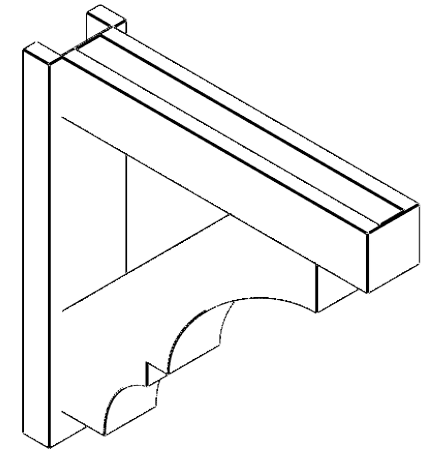

**ITEM NUMBER: OUTUROC040X060X26000X26000X040X020X040BOA44RCPR**

4"W TOP X 6"W BACK X 26"D X 26"H X 4"T TOP X 2"T BACK TIMBERTHANE ROUGH CEDAR BALBOA FAUX WOOD OPEN OUTLOOKER, BLOCK TOP AND BACK, 4"W CLOSED BRACE, PRIMED TAN

EKENA MILLWORK  
2300 WEST MAIN ST.  
CLARKSVILLE, TX 75426  
TOLL FREE: 866-607-0453  
WWW.EKENAMILLWORK.COM

**NOTES**

1. INSTALLATION TO BE COMPLETED IN ACCORDANCE WITH MANUFACTURER'S SPECIFICATIONS.
2. DRAWING MAY NOT BE TO SCALE
3. THIS DRAWING IS INTENDED FOR DESIGN AND PLANNING PURPOSES ONLY.
4. ALL INFORMATION CONTAINED HEREIN WAS CURRENT AT THE TIME OF DEVELOPMENT BUT MUST BE REVIEWED AND APPROVED BY THE PRODUCT MANUFACTURER TO BE CONSIDERED ACCURATE.
5. TIMBERTHANE ARCHITECTURAL PRODUCTS ARE MADE FROM HIGH DENSITY URETHANE AND COME FACTORY PRIMED