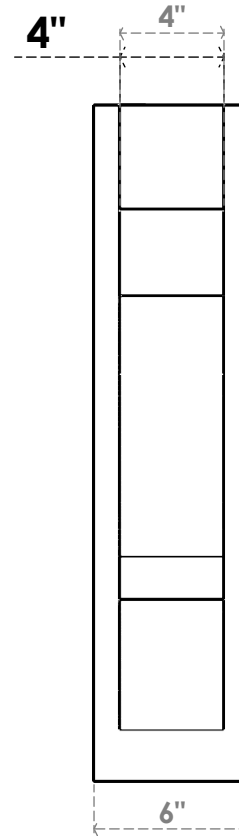

**ITEM NUMBER: OUTUROC040X060X26000X26000X040X020X040BOA44RCPR**

4"W TOP X 6"W BACK X 26"D X 26"H X 4"T TOP X 2"T BACK TIMBERTHANE ROUGH CEDAR BALBOA FAUX WOOD OPEN OUTLOOKER, BLOCK TOP AND BACK, 4"W CLOSED BRACE, PRIMED TAN

EKENA MILLWORK  
2300 WEST MAIN ST.  
CLARKSVILLE, TX 75426  
TOLL FREE: 866-607-0453  
WWW.EKENAMILLWORK.COM

**NOTES**

1. INSTALLATION TO BE COMPLETED IN ACCORDANCE WITH MANUFACTURER'S SPECIFICATIONS.
2. DRAWING MAY NOT BE TO SCALE
3. THIS DRAWING IS INTENDED FOR DESIGN AND PLANNING PURPOSES ONLY.
4. ALL INFORMATION CONTAINED HEREIN WAS CURRENT AT THE TIME OF DEVELOPMENT BUT MUST BE REVIEWED AND APPROVED BY THE PRODUCT MANUFACTURER TO BE CONSIDERED ACCURATE.
5. TIMBERTHANE ARCHITECTURAL PRODUCTS ARE MADE FROM HIGH DENSITY URETHANE AND COME FACTORY PRIMED