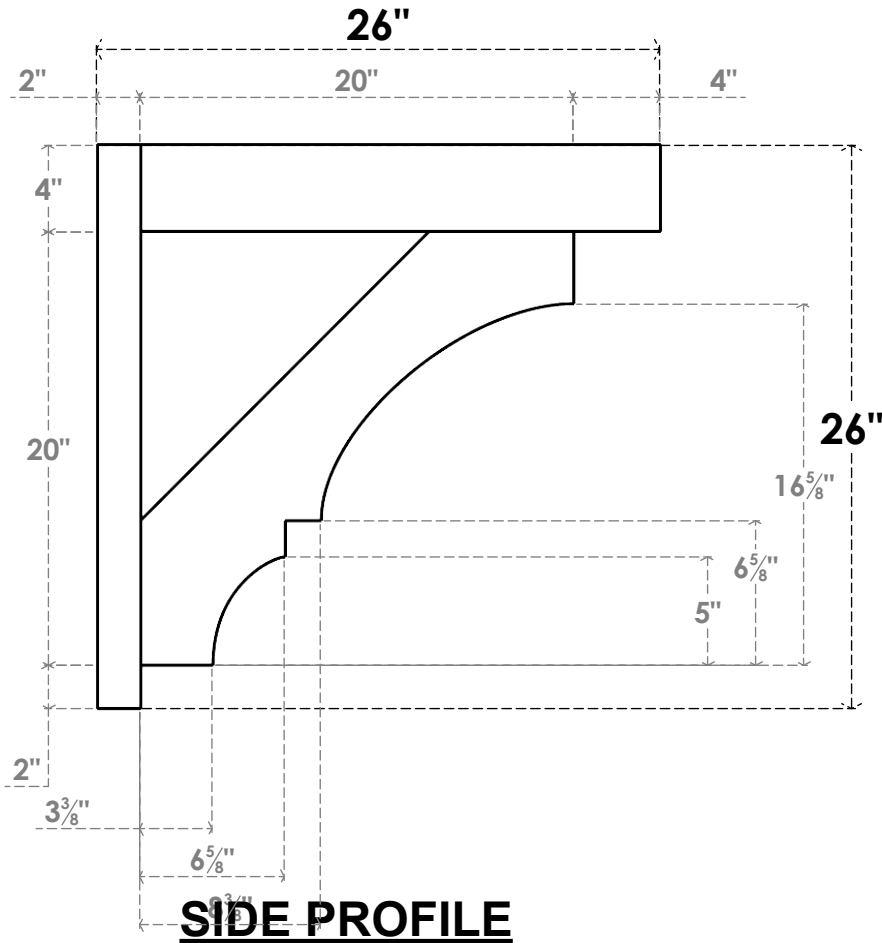

**ITEM NUMBER: OUTUROC040X060X26000X26000X040X020X040BOA44RCPR**

4"W TOP X 6"W BACK X 26"D X 26"H X 4"T TOP X 2"T BACK TIMBERTHANE ROUGH CEDAR BALBOA FAUX WOOD OPEN OUTLOOKER, BLOCK TOP AND BACK, 4"W CLOSED BRACE, PRIMED TAN

EKENA MILLWORK  
2300 WEST MAIN ST.  
CLARKSVILLE, TX 75426  
TOLL FREE: 866-607-0453  
WWW.EKENAMILLWORK.COM

**NOTES**

1. INSTALLATION TO BE COMPLETED IN ACCORDANCE WITH MANUFACTURER'S SPECIFICATIONS.
2. DRAWING MAY NOT BE TO SCALE
3. THIS DRAWING IS INTENDED FOR DESIGN AND PLANNING PURPOSES ONLY.
4. ALL INFORMATION CONTAINED HEREIN WAS CURRENT AT THE TIME OF DEVELOPMENT BUT MUST BE REVIEWED AND APPROVED BY THE PRODUCT MANUFACTURER TO BE CONSIDERED ACCURATE.
5. TIMBERTHANE ARCHITECTURAL PRODUCTS ARE MADE FROM HIGH DENSITY URETHANE AND COME FACTORY PRIMED