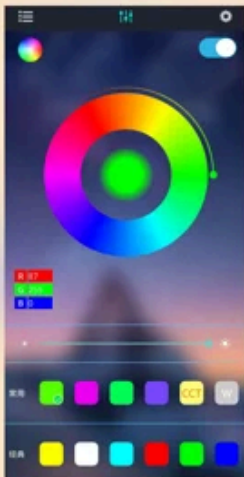

Mobile App Control for LED Lights

USB Interface for Power

QR Code Download

The color in the picture can be switched

Microphone Function

Music-responsive function

Timer Function