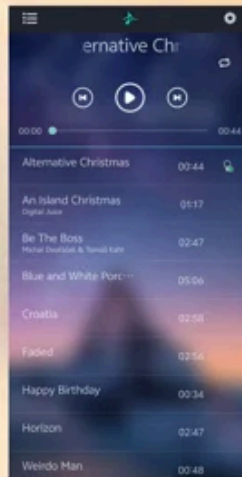

Mobile App Control for LED Lights

USB Interface for Power

QR Code Download

The color in the picture can be switched

Microphone Function

Music-responsive function

Timer Function