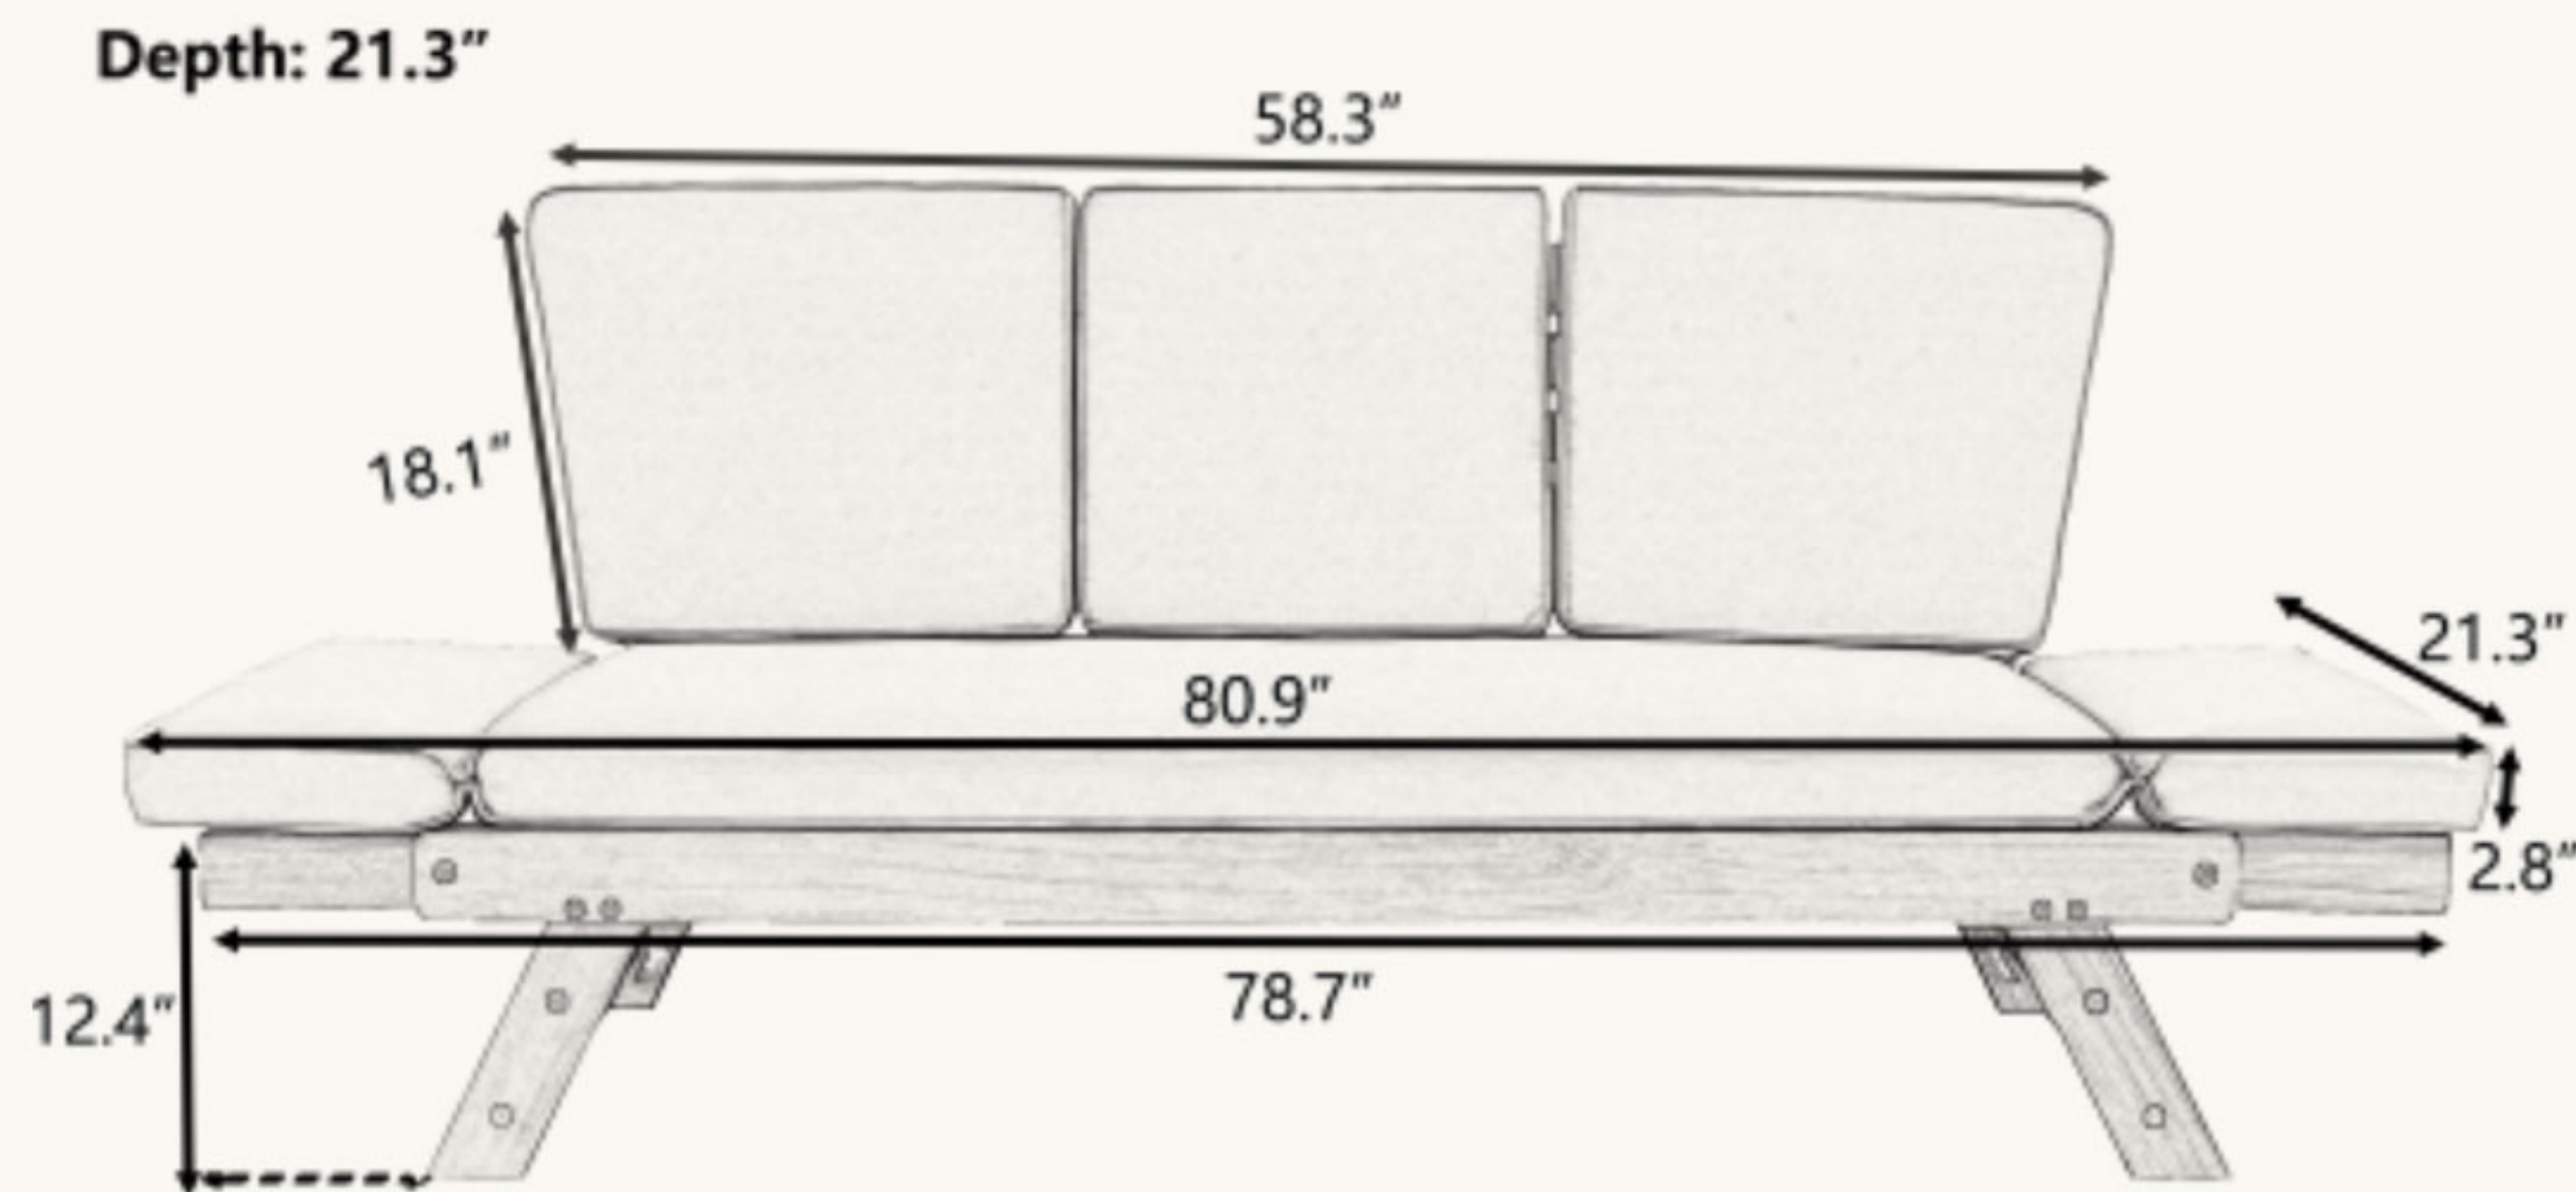

Dimensional Details

Product Dimensions

- Length (in.) :78.7
- Width (in.) :21.3
- Height (in.) :31.9
- Weight (lbs.):52.5

Package Size

- Length (in.) :60.43
- Width (in.) :25.79
- Height (in.) :15.35
- Weight (lbs.):68.35