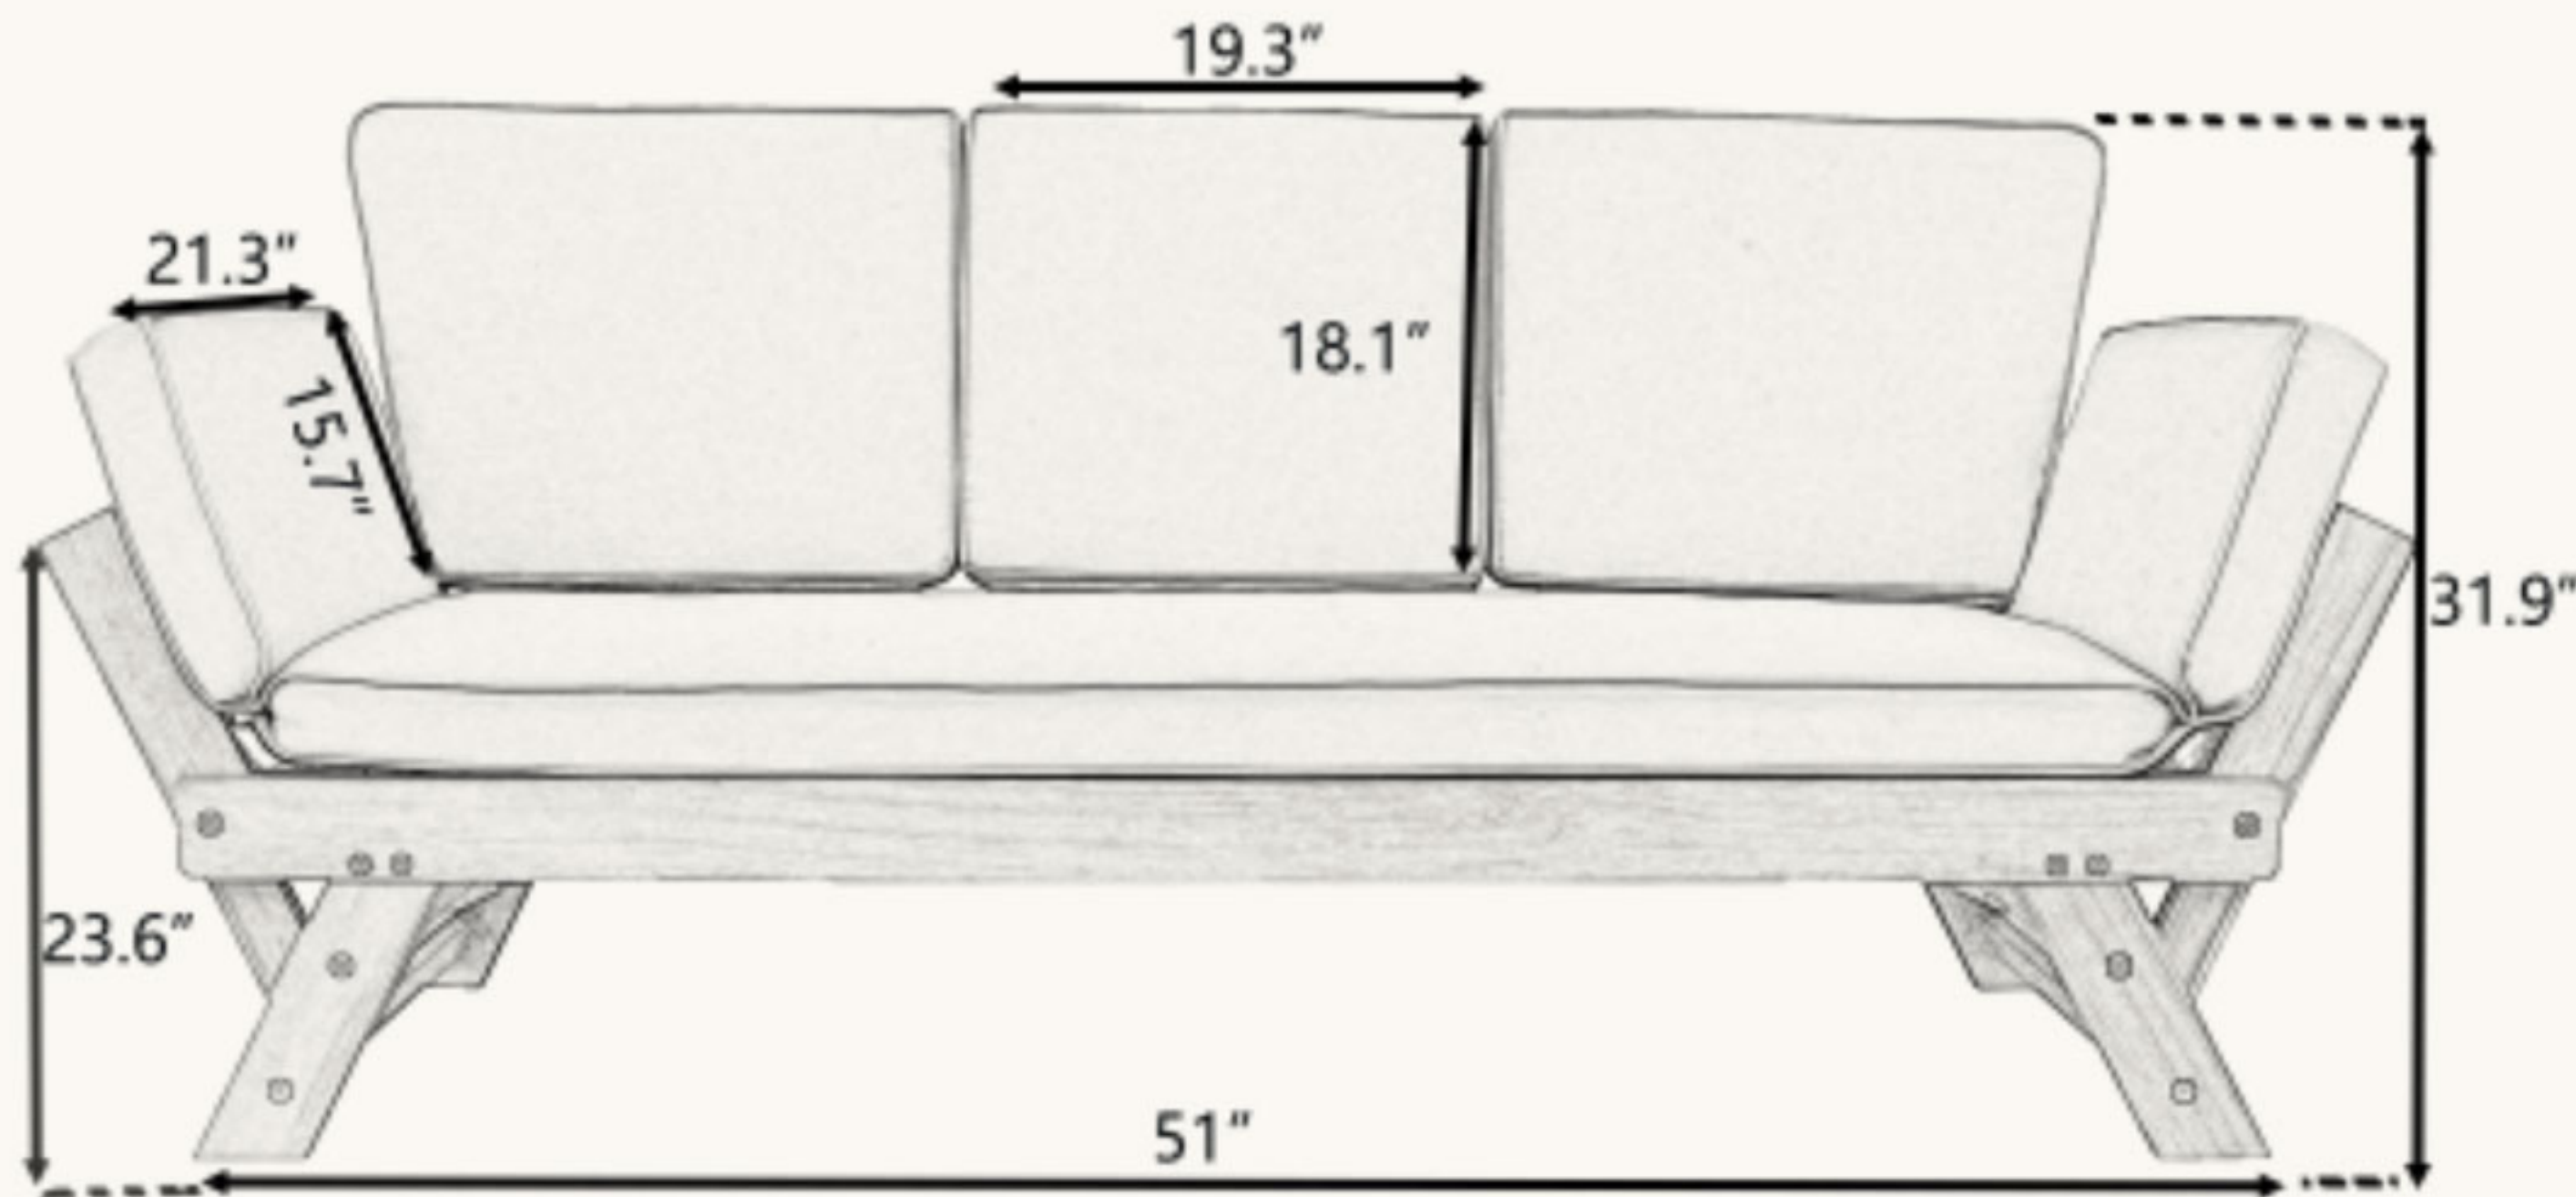

Dimensional Details

Product Dimensions

- Length (in.) :78.7
- Width (in.) :21.3
- Height (in.) :31.9
- Weight (lbs.):52.5

Package Size

- Length (in.) :60.43
- Width (in.) :25.79
- Height (in.) :15.35
- Weight (lbs.):68.35