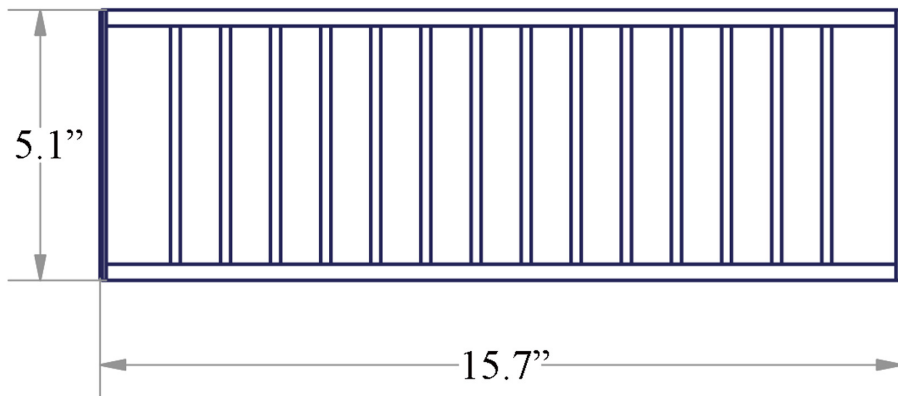

### Finishes:

\* WS Bath Collections reserves the right to revise dimensions or information on this sheet without notice

<b>Collection</b> Skaura	<b>Model  </b> Skaura 52844.29	<b>Dimensions Metric</b> <i>1 inch = 2.54 cm</i> <i>1 inch = 25.4 mm</i>	 1051 Lea Drive - Collegeville, PA 19426 Tel. 215 513 9400 - Fax 610 831 0215 <a href="http://www.ws bathcollections.com">www.ws bathcollections.com</a> - <a href="mailto:info@ws bathcollectins.com">info@ws bathcollectins.com</a>
-----------------------------	-----------------------------------	--	---

Collection  
Skudara

Model |  
Skudara 52844.29

Dimensions Metric  
*1 inch = 2.54 cm*  
*1 inch = 25.4 mm*

**WS**<sup>®</sup>  
BATH  
COLLECTIONS

1051 Lea Drive - Collegeville, PA 19426  
Tel. 215 513 9400 - Fax 610 831 0215  
[www.ws bathcollections.com](http://www.ws bathcollections.com) - [info@ws bathcollections.com](mailto:info@ws bathcollections.com)