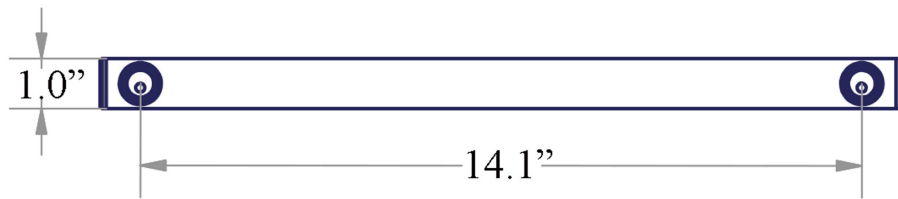

### Finishes:

\* WS Bath Collections reserves the right to revise dimensions or information on this sheet without notice

<b>Collection</b> Skaura	<b>Model  </b> Skaura 52844.29	<b>Dimensions Metric</b> <i>1 inch = 2.54 cm</i> <i>1 inch = 25.4 mm</i>	 1051 Lea Drive - Collegeville, PA 19426 Tel. 215 513 9400 - Fax 610 831 0215 <a href="http://www.ws bathcollections.com">www.ws bathcollections.com</a> - <a href="mailto:info@ws bathcollectins.com">info@ws bathcollectins.com</a>
-----------------------------	-----------------------------------	--	---

Collection  
Skudara

Model |  
Skudara 52844.29

Dimensions Metric  
*1 inch = 2.54 cm*  
*1 inch = 25.4 mm*

**WS**<sup>®</sup>  
BATH  
COLLECTIONS

1051 Lea Drive - Collegeville, PA 19426  
Tel. 215 513 9400 - Fax 610 831 0215  
[www.ws bathcollections.com](http://www.ws bathcollections.com) - [info@ws bathcollections.com](mailto:info@ws bathcollections.com)