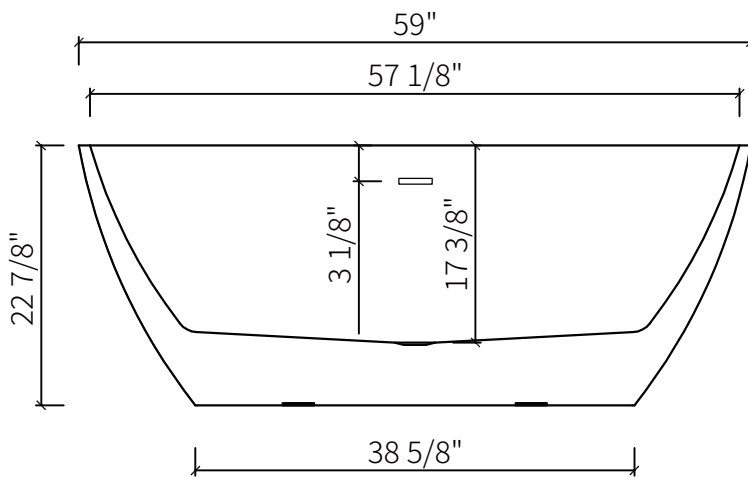

Dimension/Specification

Extensive Drain Pipe

Sku RX-A02-59