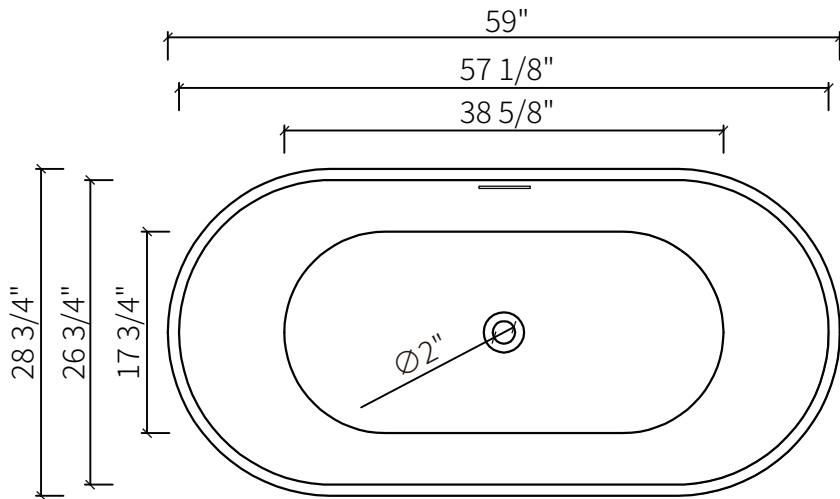

Dimension/Specification

Extensive Drain Pipe

Sku RX-A02-59