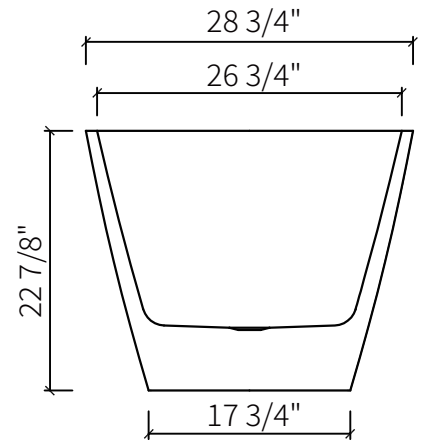

Dimension/Specification

Extensive Drain Pipe

Sku RX-A02-59