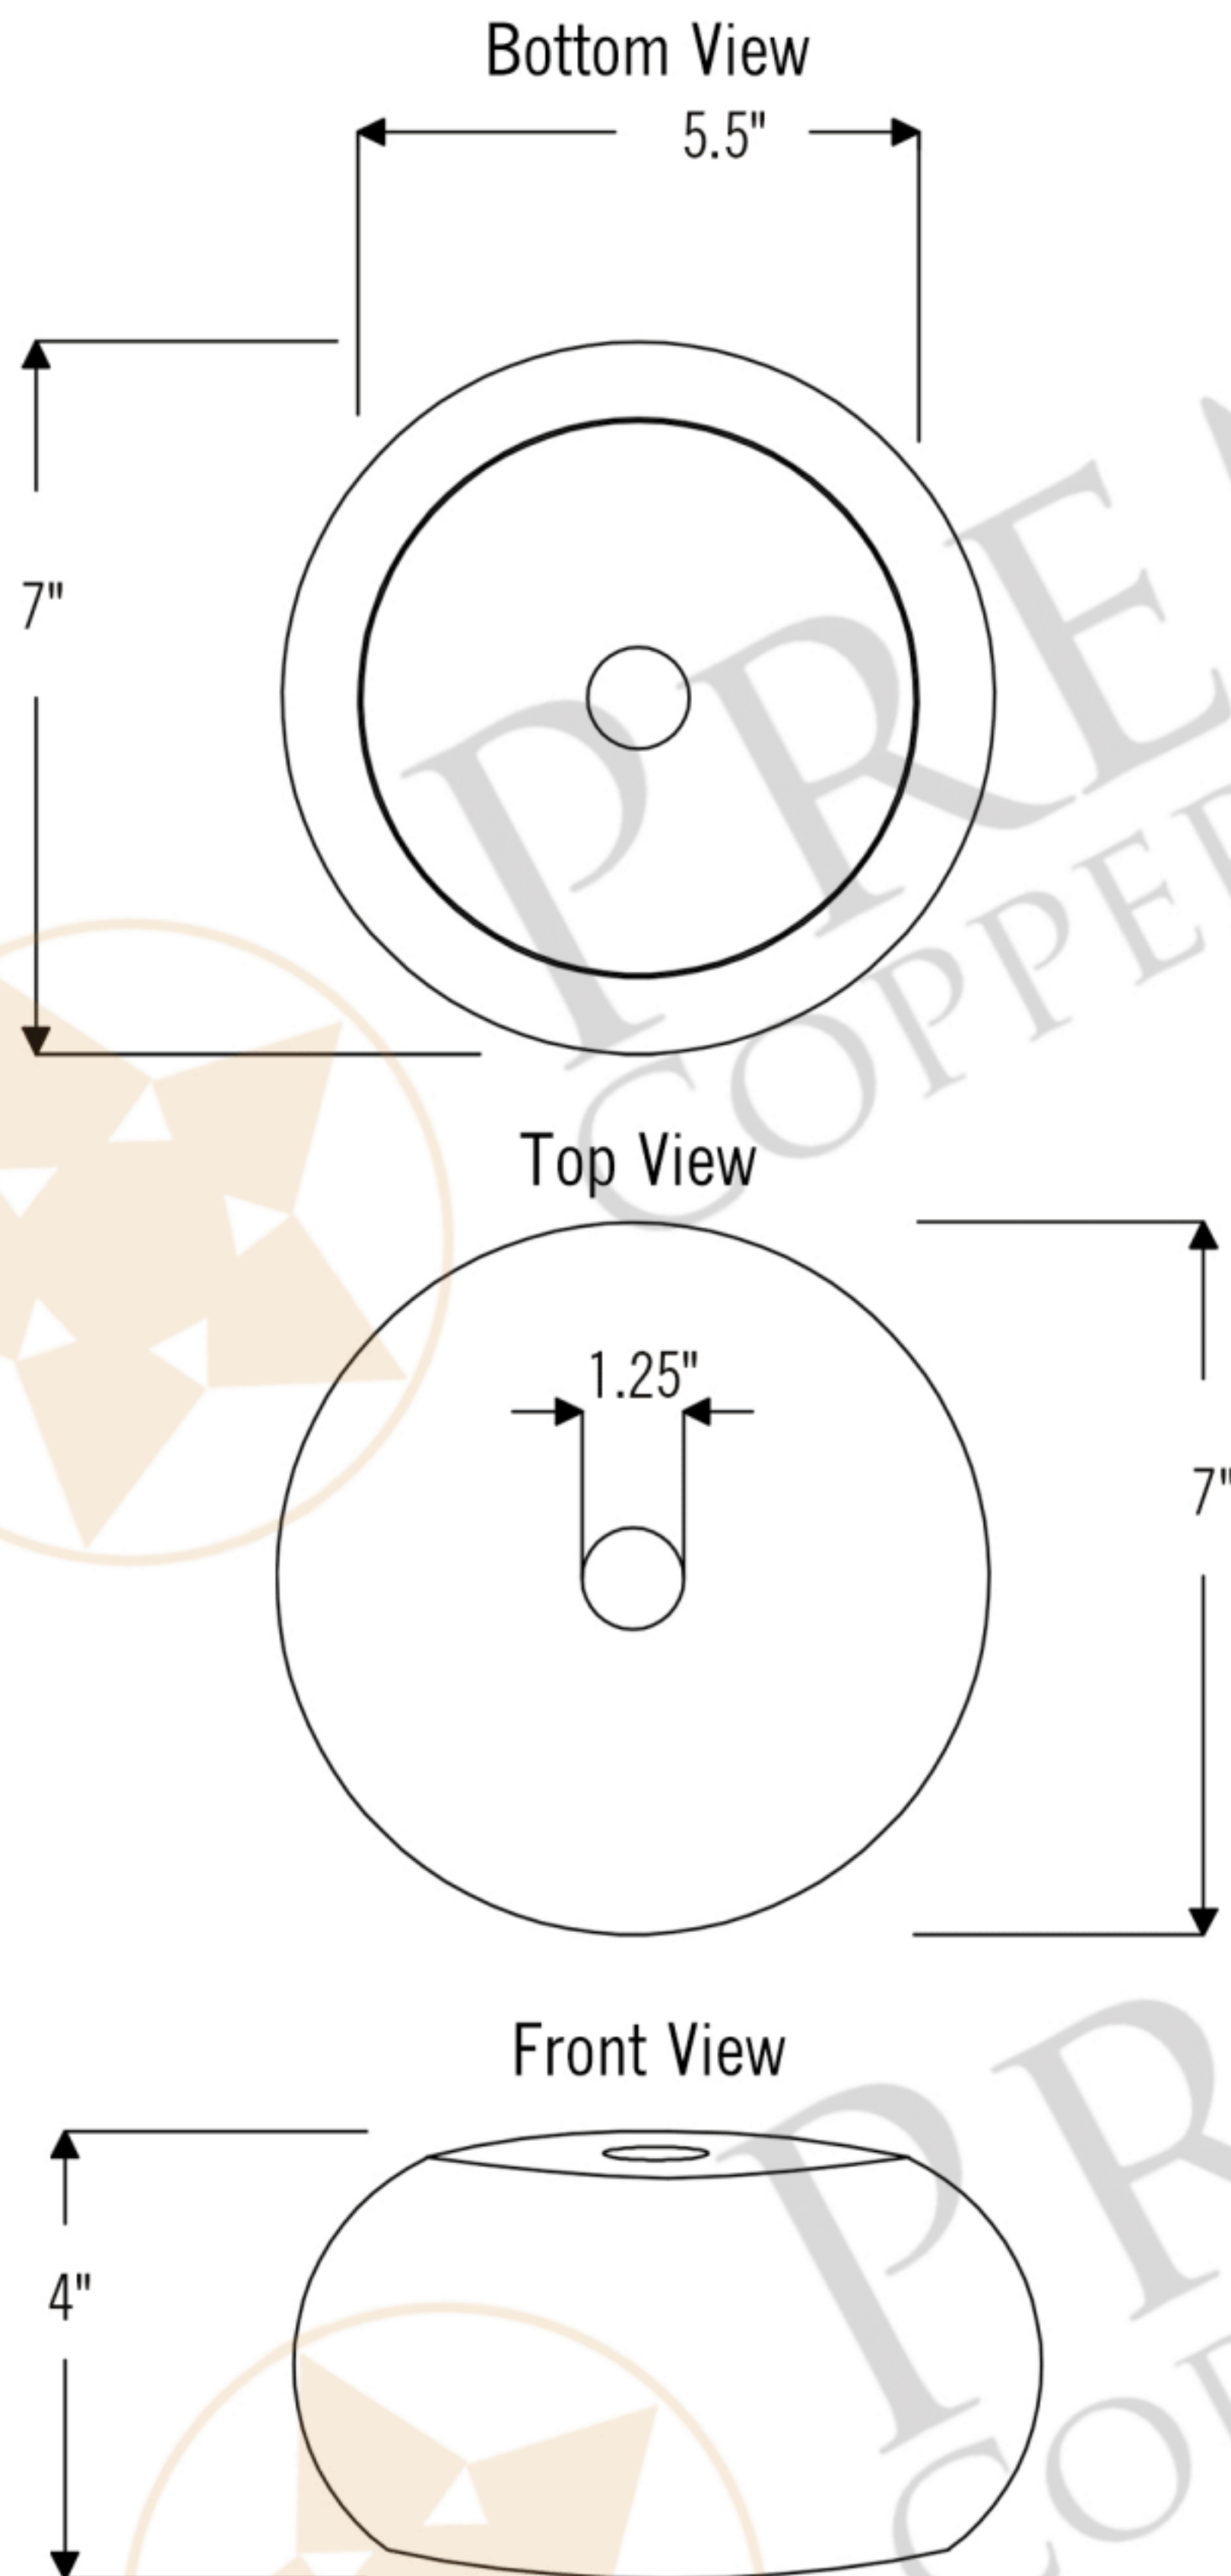

## MODEL NUMBER: L600DB

- \* Description: Hand Hammered Copper 7" Globe Pendant Light
- \* Outer Dimension: 7" x 4"
- \* Finish: Oil Rubbed Bronze
- \* Material Gauge: 18
- \* Adjustable Cord Length Max: 53"
- \* Canopy Dimensions: 4.25" Round
- \* Canopy Plate and Cord Color: Matte Black
- \* Mounting: Ceiling Mount
- \* Bulb Type: E12 Candelabra 60 watt max (not included)
- \* Certifications: UL Approved