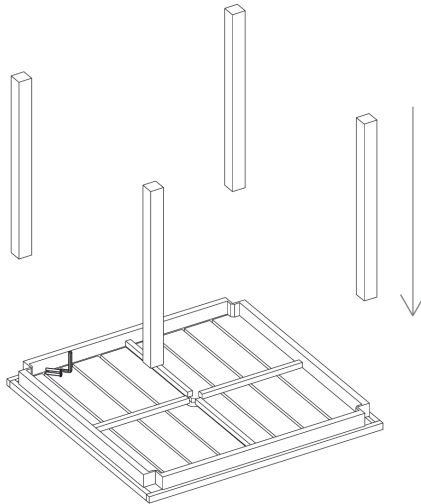

KFi STUDIOs | Eveleen Square Table Assembly

Components:

Washer (8)

Lock Washer (8)

Socket Bolt (8)

Allen Wrench (1)

Leg (4)

Top (1)

Step 1

Step 2

Step 3

Putting together your new table is easy! Please remove all items from box and ensure all components are present.

1-800-457-5073 | kfstudios.com