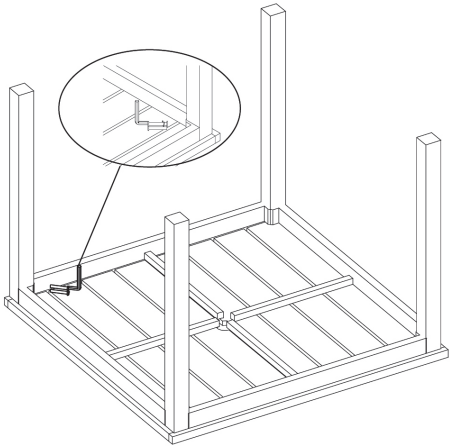

KFi STUDIOs | Eveleen Square Table Assembly

Components:

Washer (8)

Lock Washer (8)

Socket Bolt (8)

Allen Wrench (1)

Leg (4)

Top (1)

Step 1

Step 2

Step 3

Putting together your new table is easy! Please remove all items from box and ensure all components are present.

1-800-457-5073 | kfstudios.com