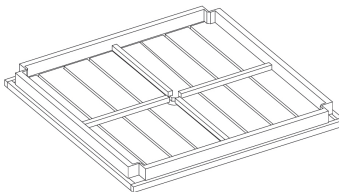

KFi STUDIOs | Eveleen Square Table Assembly

Components:

Washer (8)

Lock Washer (8)

Socket Bolt (8)

Allen Wrench (1)

Leg (4)

Top (1)