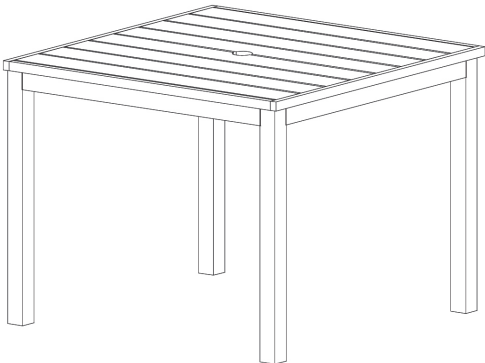

Step 3

Putting together your new table is easy! Please remove all items from box and ensure all components are present.

1-800-457-5073 | kfstudios.com