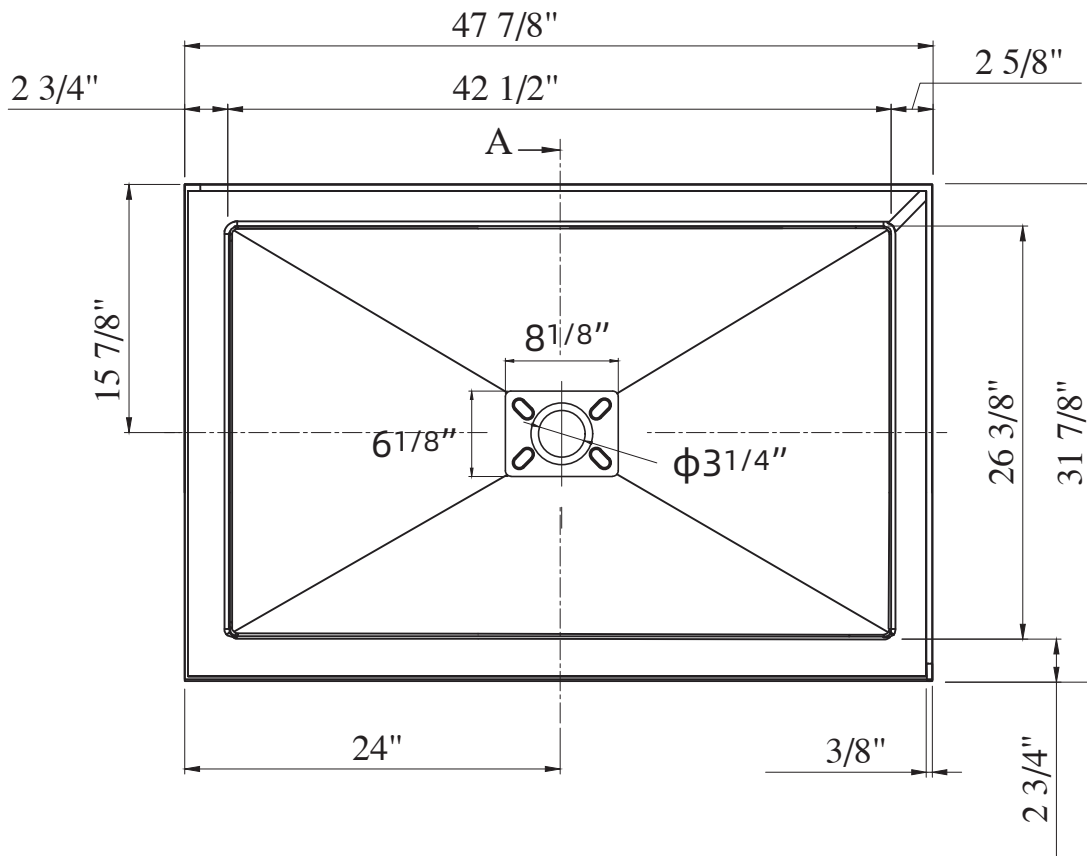

SIZE DETAILS

PRODUCT
INSTRUCTION
VIDEO

MODEL No. GS-SP4832F-DTL/C

Top View

Side View

Cap