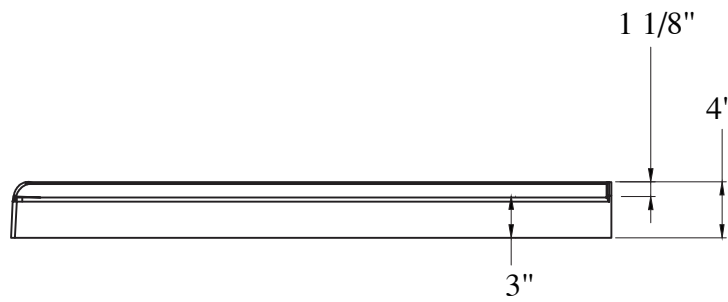

SIZE DETAILS

PRODUCT
INSTRUCTION
VIDEO

MODEL No. GS-SP4832F-DTL/C

Top View

Side View

Cap