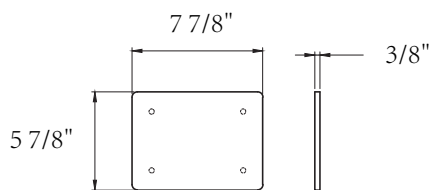

SIZE DETAILS

PRODUCT
INSTRUCTION
VIDEO

MODEL No. GS-SP4832F-DTL/C

Top View

Side View

Cap