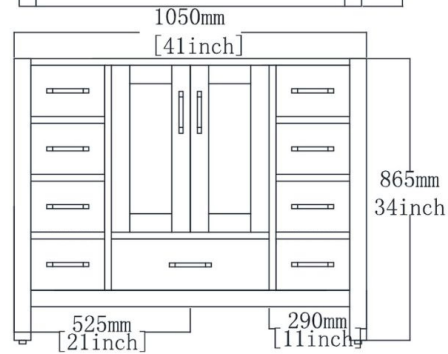

TECHNICAL DRAWING

Mirror

Cabinet

Countertop

Solid Wood Construction Bathroom Vanity