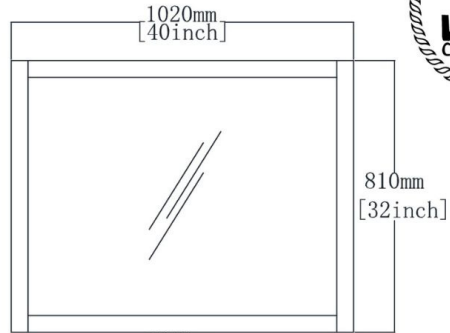

TECHNICAL DRAWING

Mirror

Cabinet

Countertop

Solid Wood Construction Bathroom Vanity