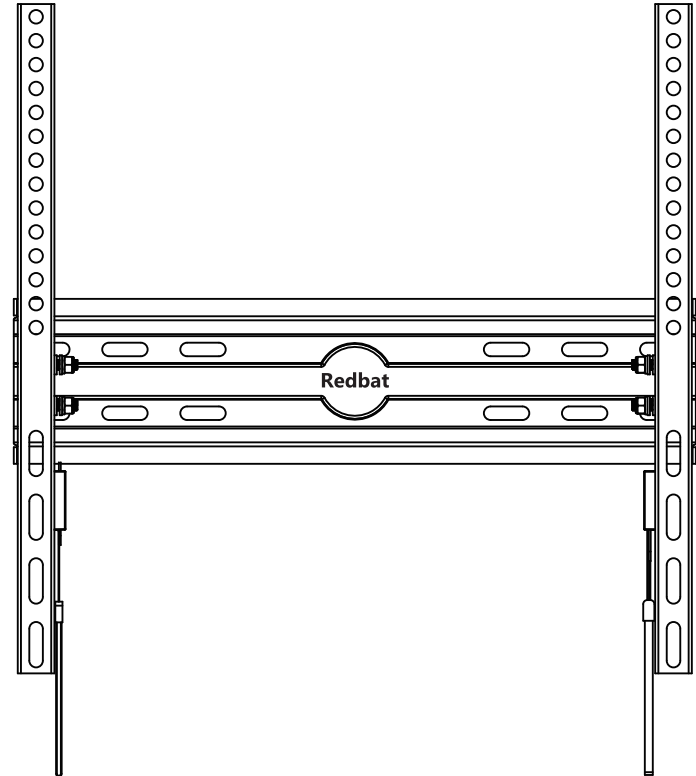

2.

(M-A) ~ (M-F)

3.

Redbat

INSTALLATION MANUAL

TILT TV Wall Mount RB116

VESA
75x75 100x100
200x200 400x400

Supplied Parts List

M4x12mm

(M-A) x4

M4x30mm

(M-B) x4

M6x15mm

(M-C) x4

M6x30mm

(M-D) x4

M8x15mm

(M-E) x4

M8x45mm

(M-F) x4

D8x5mm Plastic Sleeve

(M-G) x8

D8x10mm Plastic Sleeve

(M-H) x8