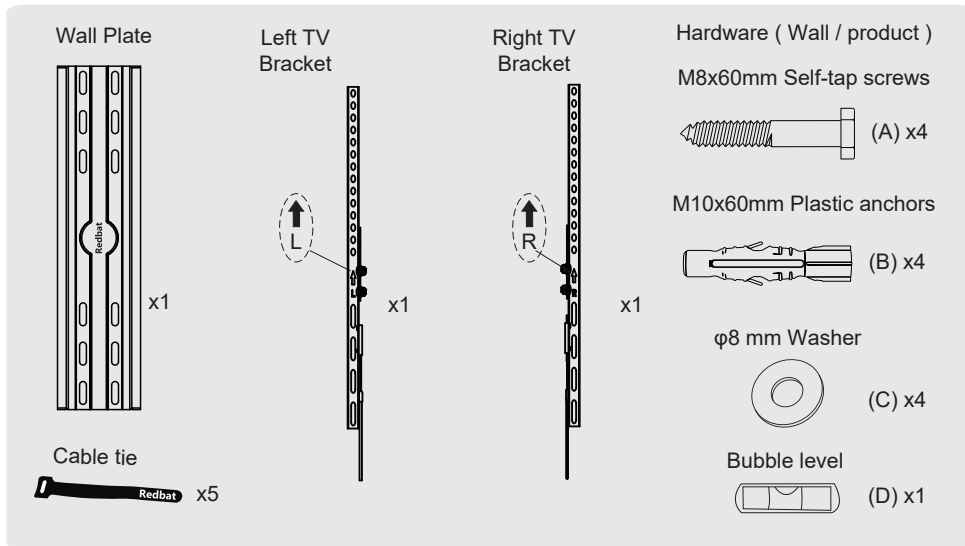

2.

(M-A) ~ (M-F)

3.

Redbat

INSTALLATION MANUAL

TILT TV Wall Mount RB116

VESA
75x75 100x100
200x200 400x400

Supplied Parts List

M4x12mm

(M-A) x4

M4x30mm

(M-B) x4

M6x15mm

(M-C) x4

M6x30mm

(M-D) x4

M8x15mm

(M-E) x4

M8x45mm

(M-F) x4

D8x5mm Plastic Sleeve

(M-G) x8

D8x10mm Plastic Sleeve

(M-H) x8

φ4/φ6/φ8 mm Washer

(M-I) x4

1a. Wood Stud Installation

1b. Concrete Wall Installation