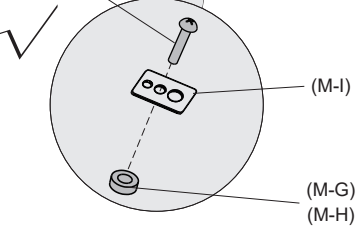

2.

(M-A) ~ (M-F)

3.

Redbat

INSTALLATION MANUAL

TILT TV Wall Mount RB116

VESA
75x75 100x100
200x200 400x400

Supplied Parts List

M4x12mm

(M-A) x4

M4x30mm

(M-B) x4

M6x15mm

(M-C) x4

M6x30mm

(M-D) x4

M8x15mm

(M-E) x4

M8x45mm

(M-F) x4

D8x5mm Plastic Sleeve

(M-G) x8

D8x10mm Plastic Sleeve

(M-H) x8