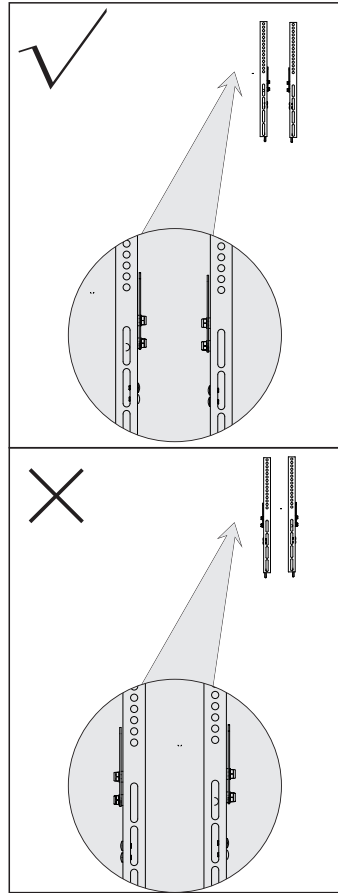

2.

(M-A) ~ (M-F)

3.

Redbat

INSTALLATION MANUAL

TILT TV Wall Mount RB116

VESA
75x75 100x100
200x200 400x400

Supplied Parts List

M4x12mm

(M-A) x4

M4x30mm

(M-B) x4

M6x15mm

(M-C) x4

M6x30mm

(M-D) x4

M8x15mm

(M-E) x4

M8x45mm

(M-F) x4

D8x5mm Plastic Sleeve

(M-G) x8

D8x10mm Plastic Sleeve

(M-H) x8

φ4/φ6/φ8 mm Washer

(M-I) x4

1a. Wood Stud Installation

1b. Concrete Wall Installation