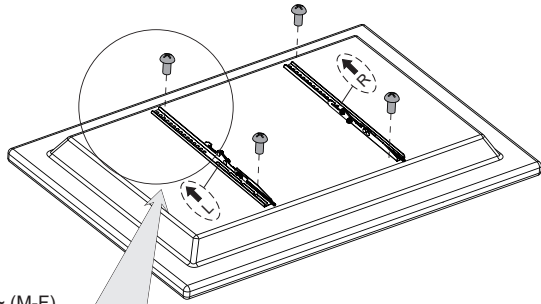

2.

(M-A) ~ (M-F)

3.

Redbat

INSTALLATION MANUAL

TILT TV Wall Mount RB116

VESA
75x75 100x100
200x200 400x400

Supplied Parts List

M4x12mm

(M-A) x4

M4x30mm

(M-B) x4

M6x15mm

(M-C) x4

M6x30mm

(M-D) x4

M8x15mm

(M-E) x4

M8x45mm

(M-F) x4

D8x5mm Plastic Sleeve

(M-G) x8

D8x10mm Plastic Sleeve

(M-H) x8