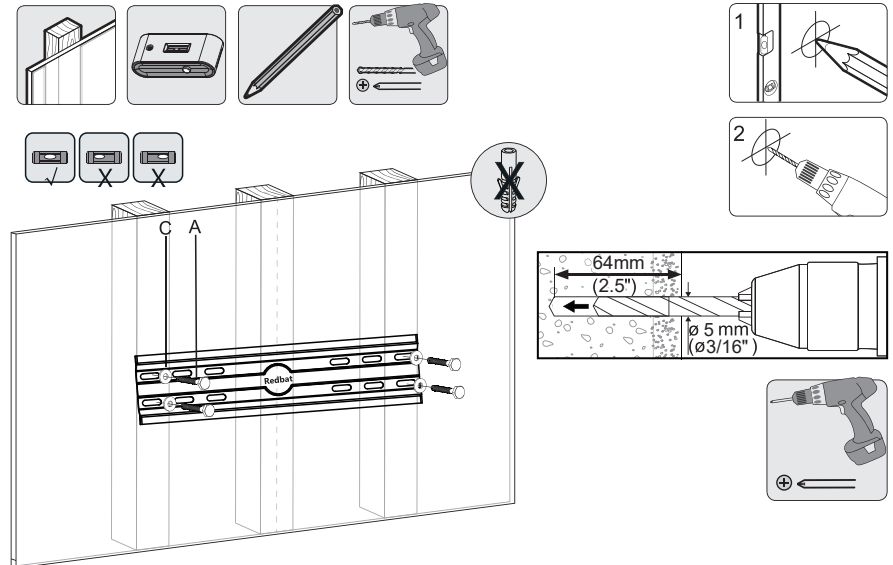

2.

(M-A) ~ (M-F)

3.

Redbat

INSTALLATION MANUAL

TILT TV Wall Mount RB116

VESA
75x75 100x100
200x200 400x400

Supplied Parts List

M8x15mm

(M-E) x4

M8x45mm

(M-F) x4

D8x5mm Plastic Sleeve

(M-G) x8

D8x10mm Plastic Sleeve

(M-H) x8

φ4/φ6/φ8 mm Washer

(M-I) x4

1a. Wood Stud Installation

1b. Concrete Wall Installation