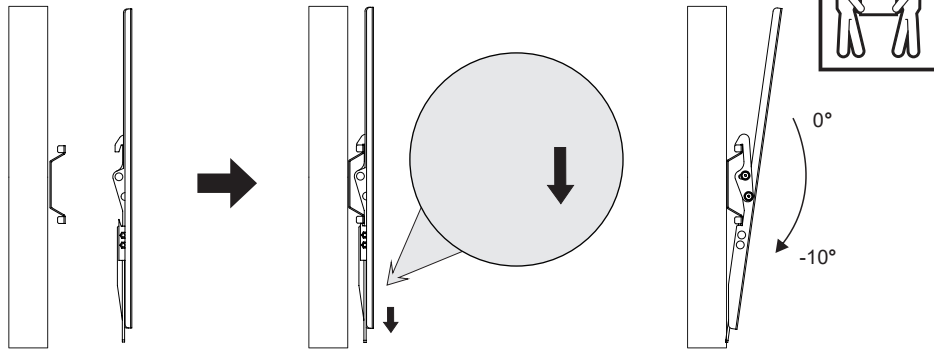

2.

(M-A) ~ (M-F)

3.

Redbat

INSTALLATION MANUAL

TILT TV Wall Mount RB116

VESA
75x75 100x100
200x200 400x400

Supplied Parts List

M4x12mm

(M-A) x4

M4x30mm

(M-B) x4

M6x15mm

(M-C) x4

M6x30mm

(M-D) x4

M8x15mm

(M-E) x4

M8x45mm

(M-F) x4

D8x5mm Plastic Sleeve

(M-G) x8

D8x10mm Plastic Sleeve

(M-H) x8