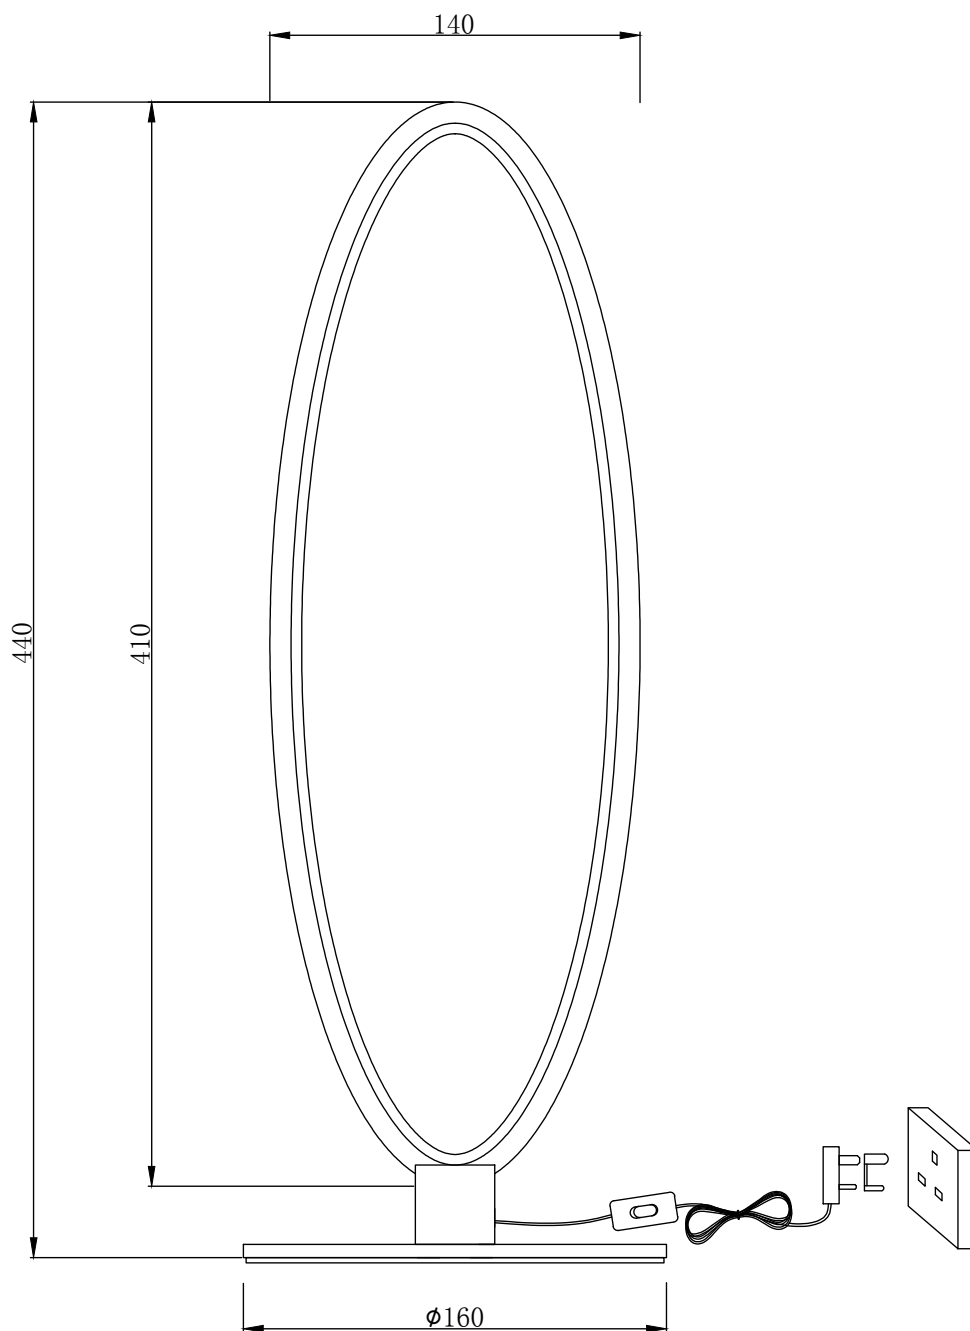

CERTIFICATION