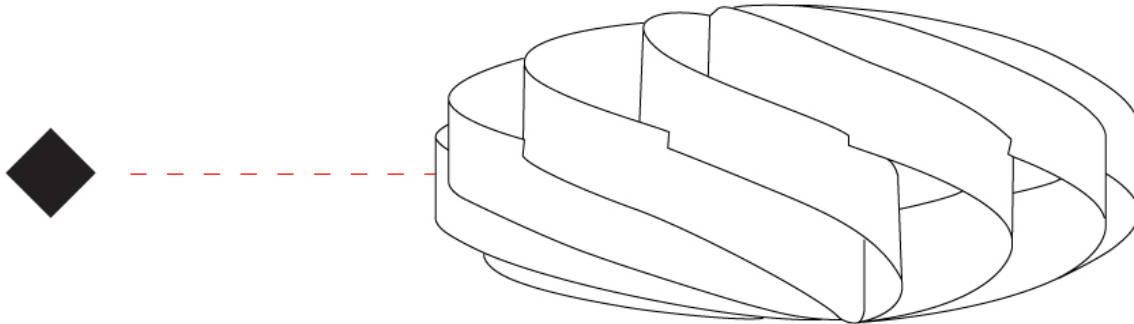

SWIRL SURFACE

D62005-SIL

YOUR SELECTED OPTIONS

Finish Options: Silver

PROJECT

TYPE

SPECIFIER

QUANTITY

DATE