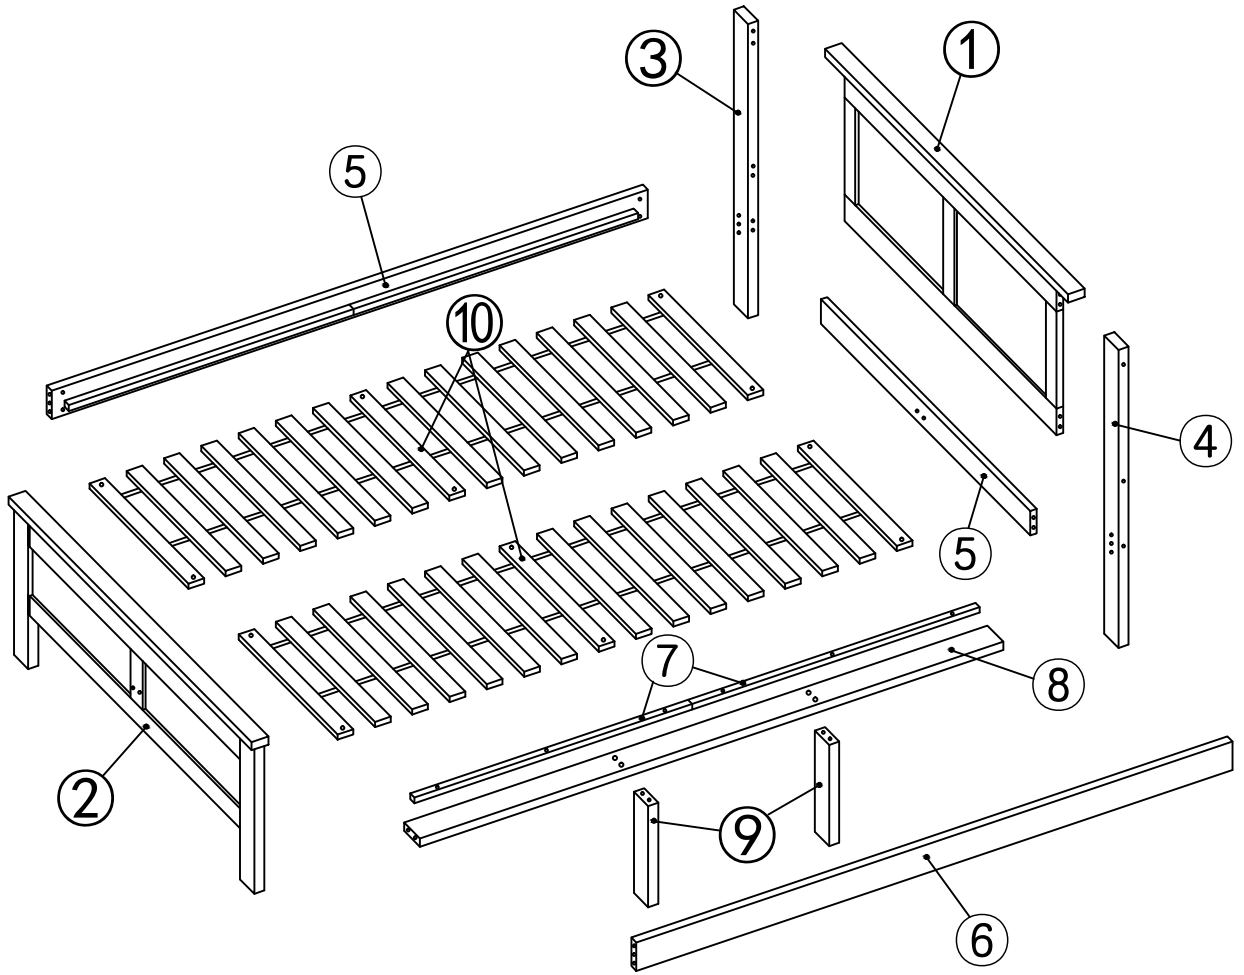

# Assembly instruction

140/160/180-BED

## HARDWARE

A	 M6X110mm	6
B	 M6X70mm	8
C		14
D	 Ø8X30mm	10

E	 Ø3.5X30mm	18
F		1
G	 Ø7x50mm	8

Assembly instructions and directions for use

D	 Ø8X30mm	6
---	---	---

# 02

D	 Ø8X30mm	4
---	---	---

# 06

E	 Ø3.5X30mm	12
---	---	----