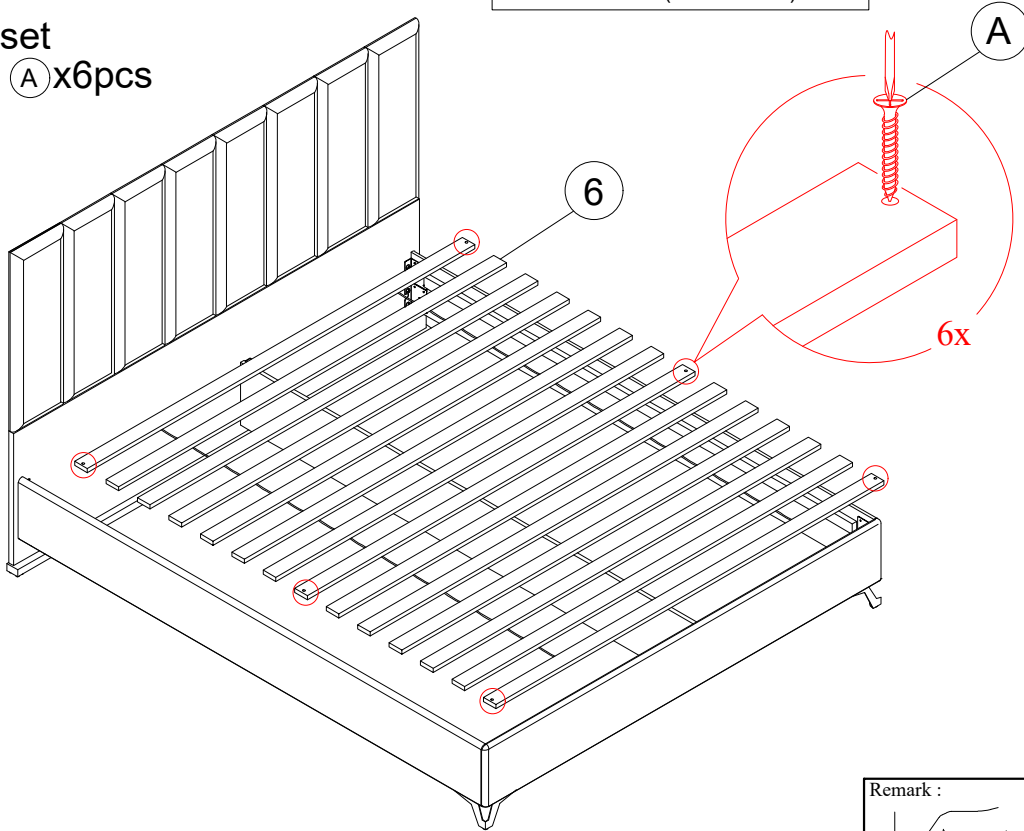

# ASSEMBLY INSTRUCTIONS

Please loosen the Truss screws on Headboard and Footboard panel.

Please Hook screw plate attached on Side rails and Center rail onto the Truss screws and tighten the Truss screws and secure the Side rails to Headboard and Footboard.

1

- Part ① x1pc
- Part ② x2pcs
- Part ③ x1pc
- Part ⑤ x1pc

2

- Part ④ x2pcs
- Hardware (B) x8pcs
- Hardware (C) x8pcs
- Hardware (D) x8pcs

Place assembled Footboard and Siderails above metal leg. Do not lock the bolt too tight, so that can be adjust.

# ASSEMBLY INSTRUCTIONS

3

Part ⑥x1set  
Hardware ①Ax6pcs

Extend the Slats over Side rails and secure by using Truss HD C/B screw with screwdriver (not included)

4

Remark :

Please peel to  
remove Protection Film