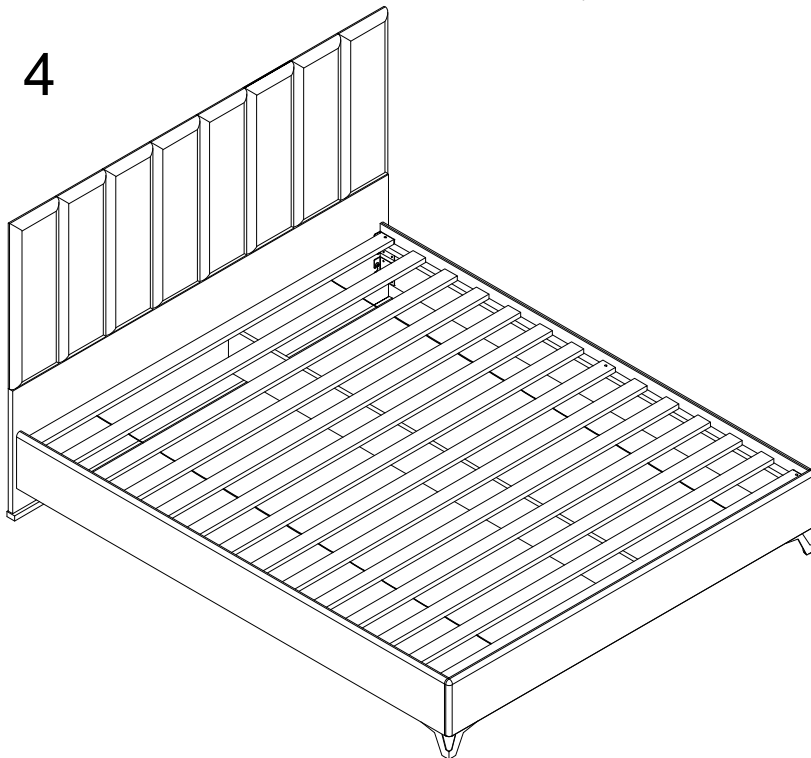

# ASSEMBLY INSTRUCTIONS

3

Part ⑥x1set  
Hardware ①Ax6pcs

Extend the Slats over Side rails and secure by using Truss HD C/B screw with screwdriver (not included)

4

Remark :

Please peel to  
remove Protection Film