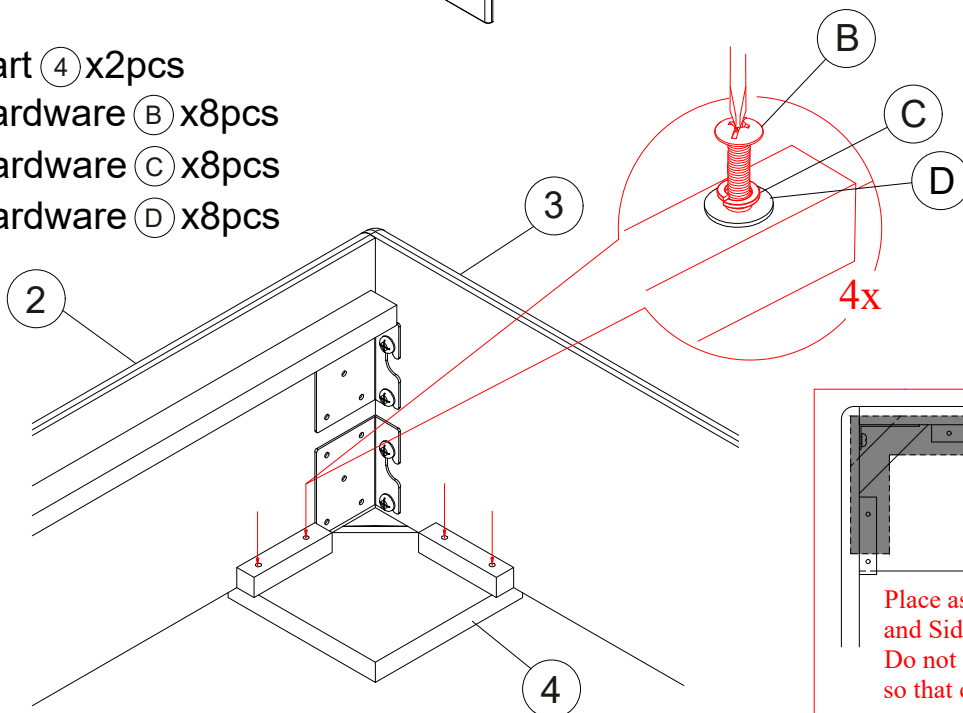

# ASSEMBLY INSTRUCTIONS

Please loosen the Truss screws on Headboard and Footboard panel.

Please Hook screw plate attached on Side rails and Center rail onto the Truss screws and tighten the Truss screws and secure the Side rails to Headboard and Footboard.

1

- Part ① x1pc
- Part ② x2pcs
- Part ③ x1pc
- Part ⑤ x1pc

2

- Part ④ x2pcs
- Hardware (B) x8pcs
- Hardware (C) x8pcs
- Hardware (D) x8pcs

Place assembled Footboard and Siderails above metal leg. Do not lock the bolt too tight, so that can be adjust.

# ASSEMBLY INSTRUCTIONS

3

Part ⑥x1set  
Hardware ①Ax6pcs

Extend the Slats over Side rails and secure by using Truss HD C/B screw with screwdriver (not included)

4

Remark :

Please peel to  
remove Protection Film