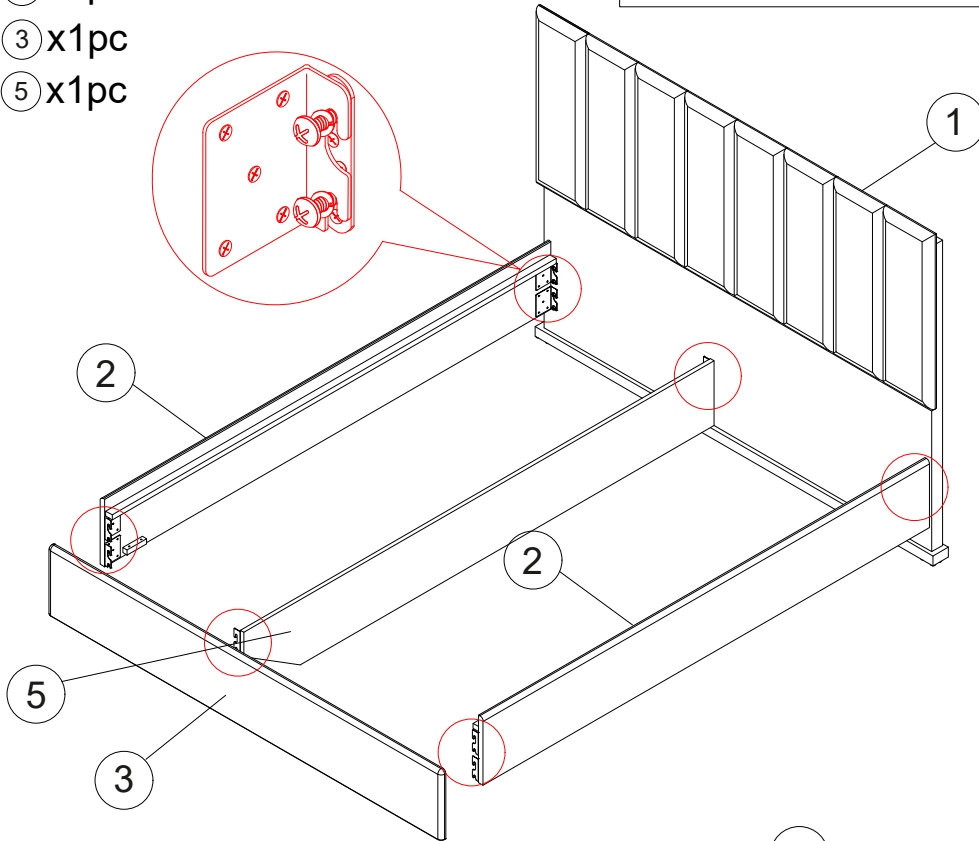

ASSEMBLY INSTRUCTIONS

Please loosen the Truss screws on Headboard and Footboard panel.

Please Hook screw plate attached on Side rails and Center rail onto the Truss screws and tighten the Truss screws and secure the Side rails to Headboard and Footboard.

1

- Part ① x1pc
- Part ② x2pcs
- Part ③ x1pc
- Part ⑤ x1pc