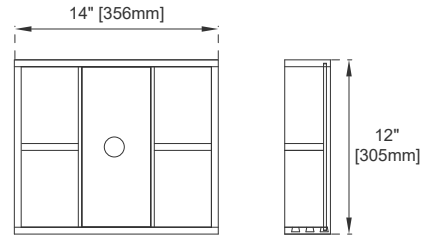

Overflow: Yes, Front Facing

Number of Doors: Three

Number of Drawers: Four

USB/Power Component: YES (ETL5011080)

Cord Length: 6'6"

Bamboo Storage Tray: One

Assembly Required: Installation of Optional 3cm Top with Sink

Drawer Box Material and Construction: 12mm Plywood/English Dovetail Joinery

Hardware: Whitewashed Walnut (Wood)

Fits Drain Hole Size: 1 3/4"

Full Extension, Soft Close Glides

European Soft Close Hinges

Aluminum Laminate Drawer Liners

Adjustable Levelers

Dimension

Width: 59-7/8"

Depth: 23-1/2"

Height: 33"

Rough-In Height: 21-1/2"

60"D VANITY

Pull

Bamboo Drawer Organizer

Top View

60"D VANITY

Front View

Front View

60"D VANITY

Side View

Side View