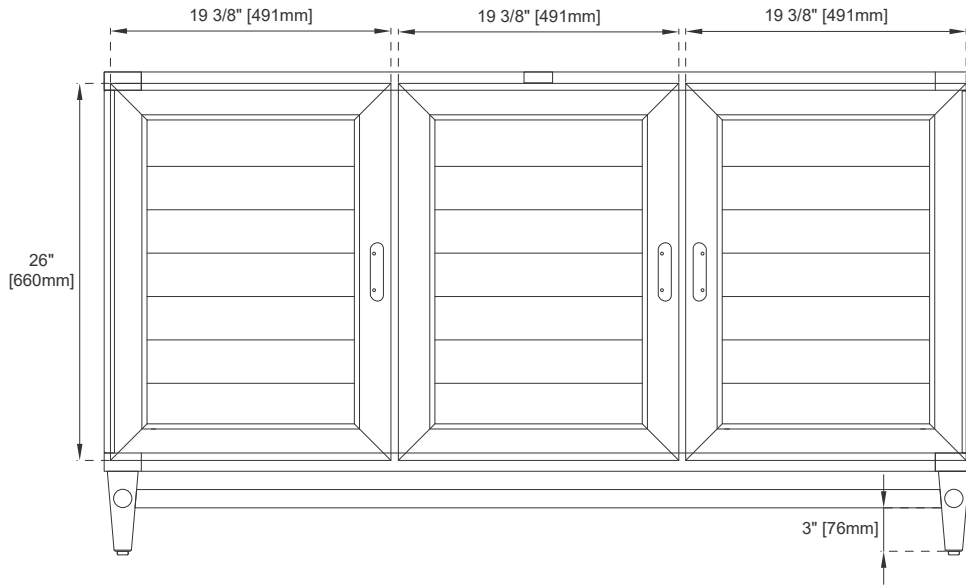

Overflow: Yes, Front Facing

Number of Doors: Three

Number of Drawers: Four

USB/Power Component: YES (ETL5011080)

Cord Length: 6'6"

Bamboo Storage Tray: One

Assembly Required: Installation of Optional 3cm Top with Sink

Drawer Box Material and Construction: 12mm Plywood/English Dovetail Joinery

Hardware: Whitewashed Walnut (Wood)

Fits Drain Hole Size: 1 3/4"

Full Extension, Soft Close Glides

European Soft Close Hinges

Aluminum Laminate Drawer Liners

Adjustable Levelers

Dimension

Width: 59-7/8"

Depth: 23-1/2"

Height: 33"

Rough-In Height: 21-1/2"

60"D VANITY

Pull

Bamboo Drawer Organizer

Top View

60"D VANITY

Front View

Front View

60"D VANITY

Side View

Side View