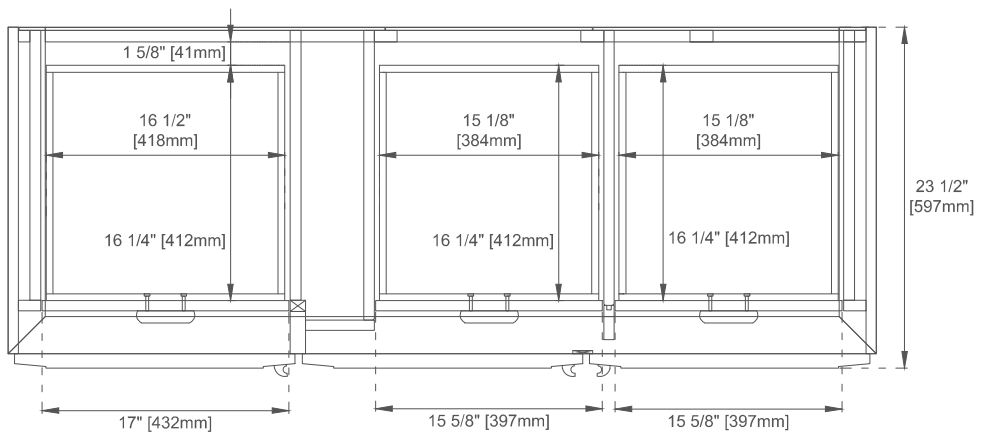

Overflow: Yes, Front Facing

Number of Doors: Three

Number of Drawers: Four

USB/Power Component: YES (ETL5011080)

Cord Length: 6'6"

Bamboo Storage Tray: One

Assembly Required: Installation of Optional 3cm Top with Sink

Drawer Box Material and Construction: 12mm Plywood/English Dovetail Joinery

Hardware: Whitewashed Walnut (Wood)

Fits Drain Hole Size: 1 3/4"

Full Extension, Soft Close Glides

European Soft Close Hinges

Aluminum Laminate Drawer Liners

Adjustable Levelers

Dimension

Width: 59-7/8"

Depth: 23-1/2"

Height: 33"

Rough-In Height: 21-1/2"

60"D VANITY

Pull

Bamboo Drawer Organizer

Top View

60"D VANITY

Front View

Front View

60"D VANITY

Side View

Side View