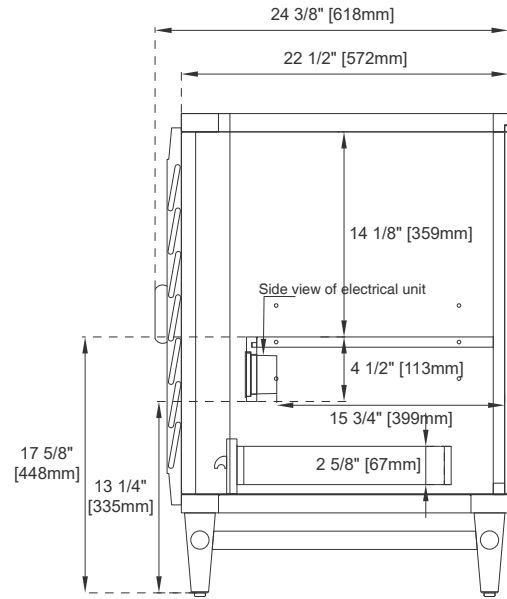

Overflow: Yes, Front Facing

Number of Doors: Three

Number of Drawers: Four

USB/Power Component: YES (ETL5011080)

Cord Length: 6'6"

Bamboo Storage Tray: One

Assembly Required: Installation of Optional 3cm Top with Sink

Drawer Box Material and Construction: 12mm Plywood/English Dovetail Joinery

Hardware: Whitewashed Walnut (Wood)

Fits Drain Hole Size: 1 3/4"

Full Extension, Soft Close Glides

European Soft Close Hinges

Aluminum Laminate Drawer Liners

Adjustable Levelers

Dimension

Width: 59-7/8"

Depth: 23-1/2"

Height: 33"

Rough-In Height: 21-1/2"

60"D VANITY

Pull

Bamboo Drawer Organizer

Top View

60"D VANITY

Front View

Front View

60"D VANITY

Side View

Side View