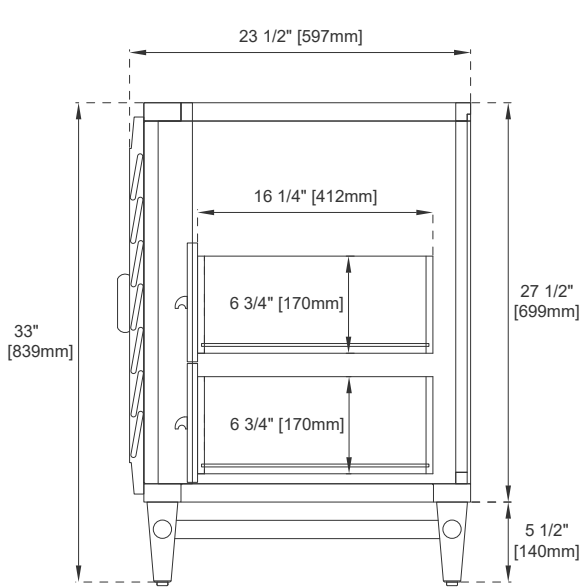

Overflow: Yes, Front Facing

Number of Doors: Three

Number of Drawers: Four

USB/Power Component: YES (ETL5011080)

Cord Length: 6'6"

Bamboo Storage Tray: One

Assembly Required: Installation of Optional 3cm Top with Sink

Drawer Box Material and Construction: 12mm Plywood/English Dovetail Joinery

Hardware: Whitewashed Walnut (Wood)

Fits Drain Hole Size: 1 3/4"

Full Extension, Soft Close Glides

European Soft Close Hinges

Aluminum Laminate Drawer Liners

Adjustable Levelers

Dimension

Width: 59-7/8"

Depth: 23-1/2"

Height: 33"

Rough-In Height: 21-1/2"

60"D VANITY

Pull

Bamboo Drawer Organizer

Top View

60"D VANITY

Front View

Front View

60"D VANITY

Side View

Side View