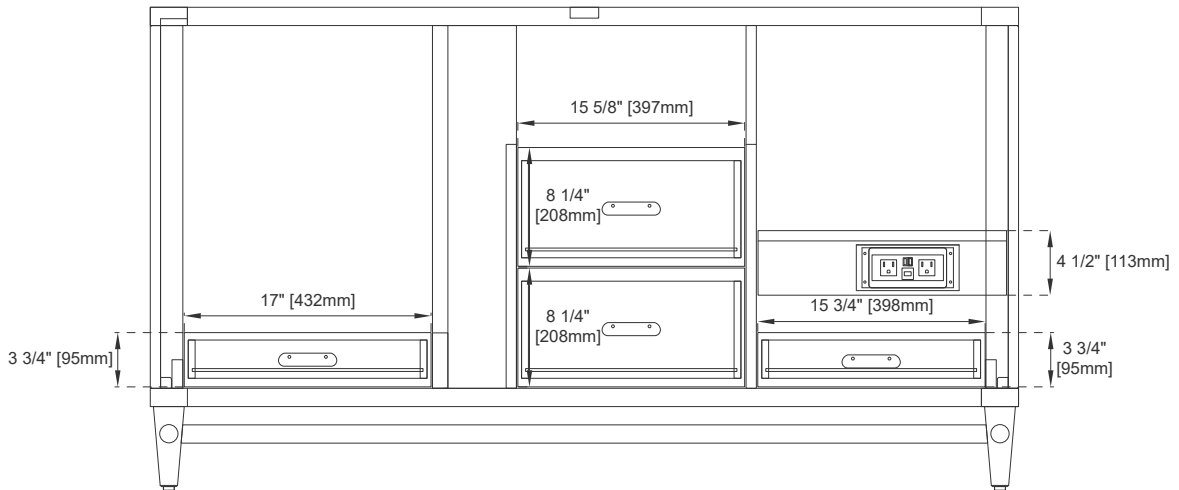

Overflow: Yes, Front Facing

Number of Doors: Three

Number of Drawers: Four

USB/Power Component: YES (ETL5011080)

Cord Length: 6'6"

Bamboo Storage Tray: One

Assembly Required: Installation of Optional 3cm Top with Sink

Drawer Box Material and Construction: 12mm Plywood/English Dovetail Joinery

Hardware: Whitewashed Walnut (Wood)

Fits Drain Hole Size: 1 3/4"

Full Extension, Soft Close Glides

European Soft Close Hinges

Aluminum Laminate Drawer Liners

Adjustable Levelers

Dimension

Width: 59-7/8"

Depth: 23-1/2"

Height: 33"

Rough-In Height: 21-1/2"

60"D VANITY

Pull

Bamboo Drawer Organizer

Top View

60"D VANITY

Front View

Front View

60"D VANITY

Side View

Side View