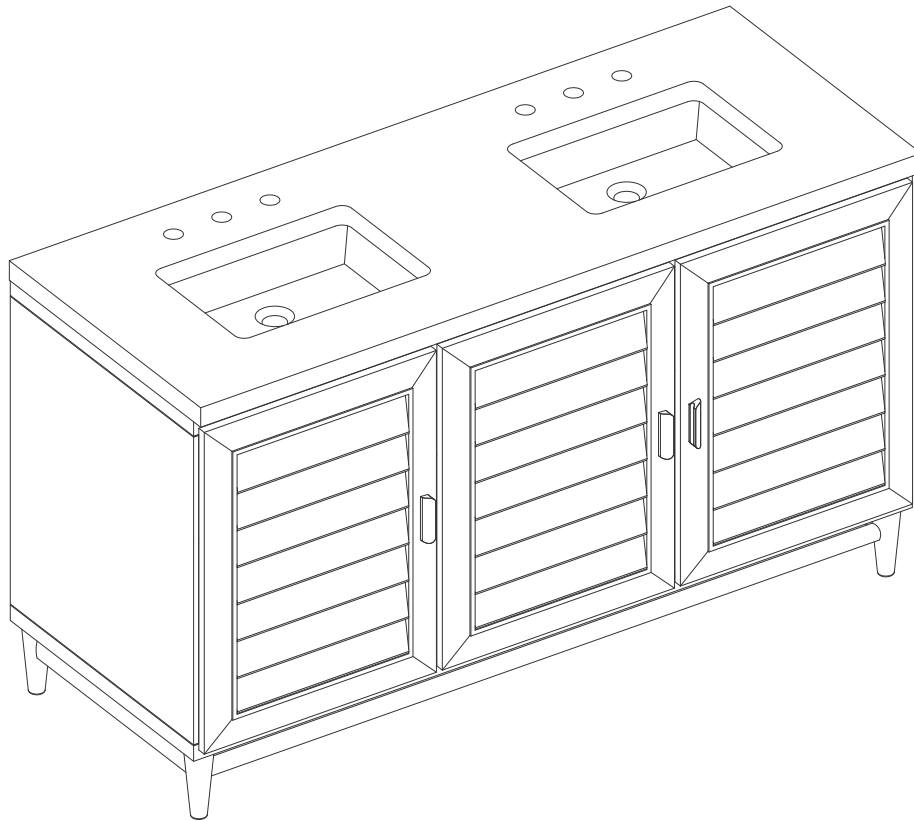

60"D VANITY

Features and Materials

Solids: Soft Maple and Yellow Poplar

Veneers: Birch

Panels: Plywood

Installation Type: Floor Standing

Number of Basins: Two, with Optional 3cm Top

Vanity Top Included: NO, Optional 3cm Tops Available with Sinks

Overflow: Yes, Front Facing

Number of Doors: Three

Number of Drawers: Four

USB/Power Component: YES (ETL5011080)

Cord Length: 6'6"

Bamboo Storage Tray: One

Assembly Required: Installation of Optional 3cm Top with Sink

Drawer Box Material and Construction: 12mm Plywood/English Dovetail Joinery

Hardware: Whitewashed Walnut (Wood)

Fits Drain Hole Size: 1 3/4"

Full Extension, Soft Close Glides

European Soft Close Hinges

Aluminum Laminate Drawer Liners

Adjustable Levelers

Dimension

Width: 59-7/8"

Depth: 23-1/2"

Height: 33"

Rough-In Height: 21-1/2"

60"D VANITY

Pull