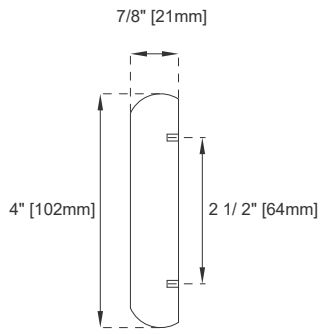

Drawer Box Material and Construction: 12mm Plywood/English Dovetail Joinery

Hardware: Whitewashed Walnut (Wood)

Fits Drain Hole Size: 1 3/4"

Full Extension, Soft Close Glides

European Soft Close Hinges

Aluminum Laminate Drawer Liners

Adjustable Levelers

Dimension

Width: 59-7/8"

Depth: 23-1/2"

Height: 33"

Rough-In Height: 21-1/2"

60"D VANITY

Pull

Bamboo Drawer Organizer

Top View

60"D VANITY

Front View

Front View

60"D VANITY

Side View

Side View