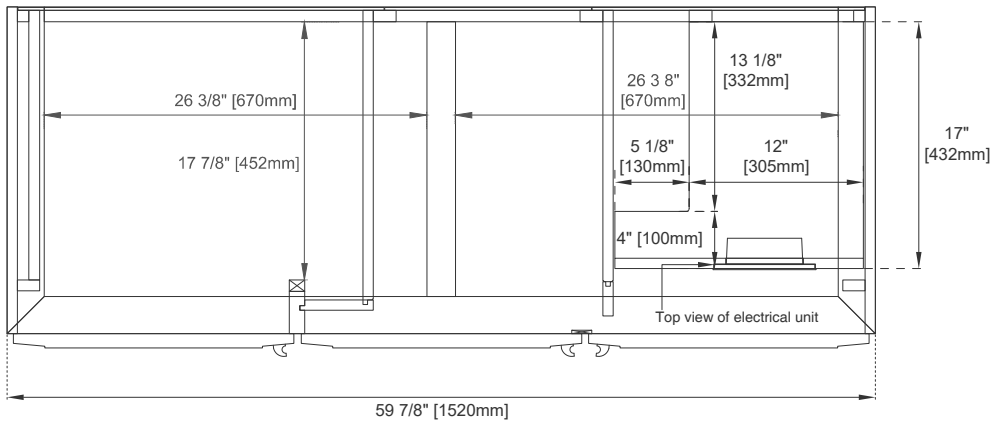

Overflow: Yes, Front Facing

Number of Doors: Three

Number of Drawers: Four

USB/Power Component: YES (ETL5011080)

Cord Length: 6'6"

Bamboo Storage Tray: One

Assembly Required: Installation of Optional 3cm Top with Sink

Drawer Box Material and Construction: 12mm Plywood/English Dovetail Joinery

Hardware: Whitewashed Walnut (Wood)

Fits Drain Hole Size: 1 3/4"

Full Extension, Soft Close Glides

European Soft Close Hinges

Aluminum Laminate Drawer Liners

Adjustable Levelers

Dimension

Width: 59-7/8"

Depth: 23-1/2"

Height: 33"

Rough-In Height: 21-1/2"

60"D VANITY

Pull

Bamboo Drawer Organizer

Top View

60"D VANITY

Front View

Front View

60"D VANITY

Side View

Side View