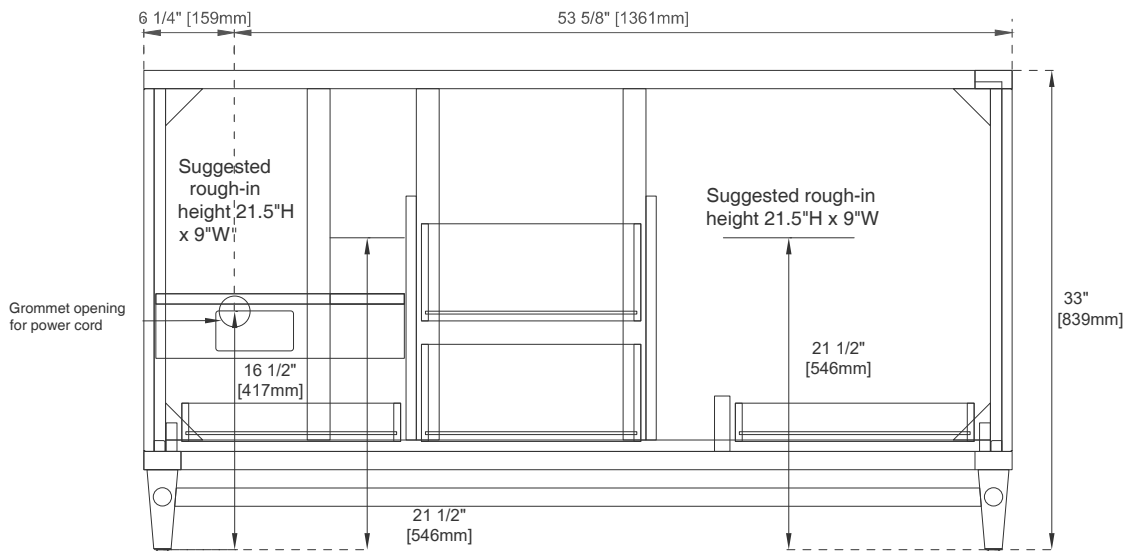

Drawer Box Material and Construction: 12mm Plywood/English Dovetail Joinery

Hardware: Whitewashed Walnut (Wood)

Fits Drain Hole Size: 1 3/4"

Full Extension, Soft Close Glides

European Soft Close Hinges

Aluminum Laminate Drawer Liners

Adjustable Levelers

Dimension

Width: 59-7/8"

Depth: 23-1/2"

Height: 33"

Rough-In Height: 21-1/2"

60"D VANITY

Pull

Bamboo Drawer Organizer

Top View

60"D VANITY

Front View

Front View

60"D VANITY

Side View

Side View