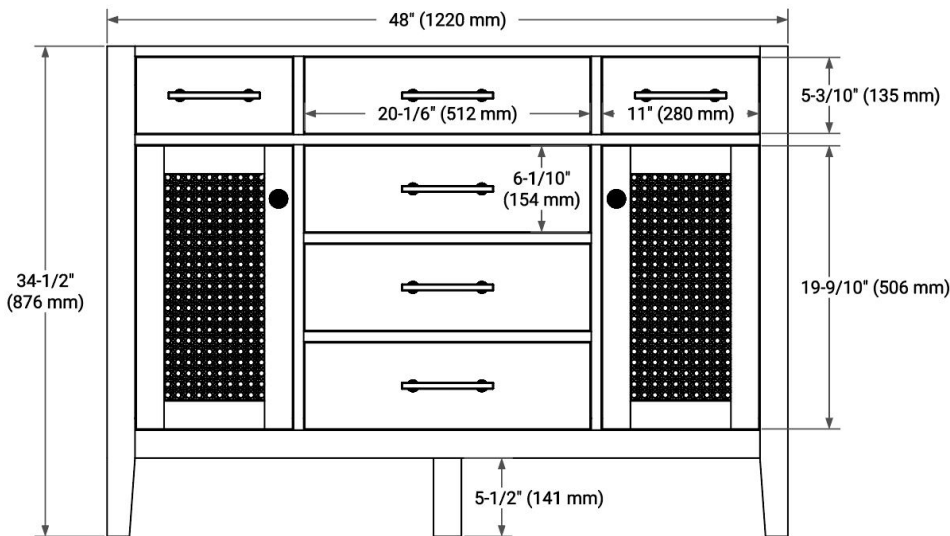

48" SINGLE SINK BASE CABINET

BASE CABINET DIMENSIONS

48" W x 21.5" D x 34.5" H

FEATURES

- Solid Oak wood and Plywood veneers
- Soft-close system
- Dovetail construction
- 45 degrees fall-out drawer
- Natural rattan-decorated doors

AVAILABLE COLORS

Oak

HARDWARE FINISHES

Matte Black

FRONT VIEW

SIDE VIEW

PLAN VIEW

49" SINGLE OVAL SINK COUNTERTOP WITH 1.5 IN. THICKNESS

OVERALL DIMENSIONS

49" W x 22" D x 1.5" H

COUNTERTOP OPTIONS

Carrara Marble

White Quartz

FEATURES

- Solid countertop with mitered edges & seams
- Undermount white oval sink
- Pre-drilled for 8" widespread faucet

INCLUDED

- Countertop
- Matching Backsplash
- Oval Sink

COUNTERTOP PLAN VIEW

EDGE SIDE VIEW

THREE DIMENSIONAL COUNTERTOP VIEW