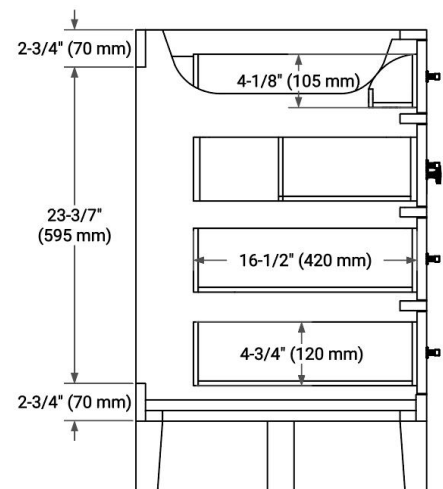

48" SINGLE SINK BASE CABINET

BASE CABINET DIMENSIONS

48" W x 21.5" D x 34.5" H

FEATURES

- Solid Oak wood and Plywood veneers
- Soft-close system
- Dovetail construction
- 45 degrees fall-out drawer
- Natural rattan-decorated doors

AVAILABLE COLORS

Oak

HARDWARE FINISHES

Matte Black

FRONT VIEW

SIDE VIEW

PLAN VIEW

49" SINGLE OVAL SINK COUNTERTOP WITH 1.5 IN. THICKNESS

OVERALL DIMENSIONS

49" W x 22" D x 1.5" H

COUNTERTOP OPTIONS

Carrara Marble

White Quartz

FEATURES

- Solid countertop with mitered edges & seams
- Undermount white oval sink
- Pre-drilled for 8" widespread faucet

INCLUDED

- Countertop
- Matching Backsplash
- Oval Sink

COUNTERTOP PLAN VIEW

EDGE SIDE VIEW

THREE DIMENSIONAL COUNTERTOP VIEW