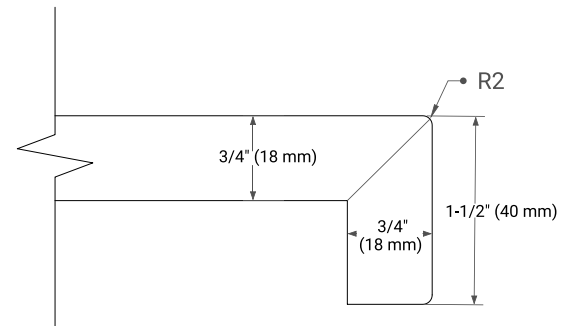

48" SINGLE SINK BASE CABINET

BASE CABINET DIMENSIONS

48" W x 21.5" D x 34.5" H

FEATURES

- Solid Oak wood and Plywood veneers
- Soft-close system
- Dovetail construction
- 45 degrees fall-out drawer
- Natural rattan-decorated doors

OVERALL DIMENSIONS

49" W x 22" D x 1.5" H

COUNTERTOP OPTIONS

Carrara Marble

White Quartz

FEATURES

- Solid countertop with mitered edges & seams
- Undermount white oval sink
- Pre-drilled for 8" widespread faucet

INCLUDED

- Countertop
- Matching Backsplash
- Oval Sink

COUNTERTOP PLAN VIEW

EDGE SIDE VIEW

THREE DIMENSIONAL COUNTERTOP VIEW