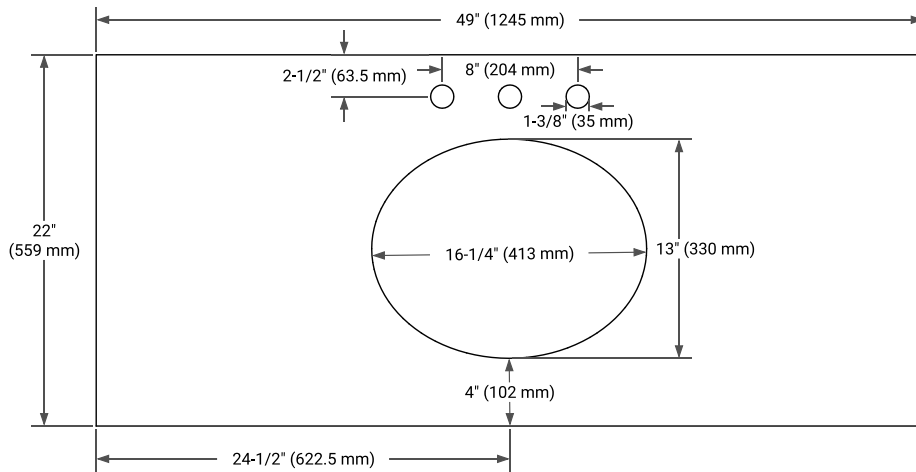

48" SINGLE SINK BASE CABINET

BASE CABINET DIMENSIONS

48" W x 21.5" D x 34.5" H

FEATURES

- Solid Oak wood and Plywood veneers
- Soft-close system
- Dovetail construction
- 45 degrees fall-out drawer
- Natural rattan-decorated doors

OVERALL DIMENSIONS

49" W x 22" D x 1.5" H

COUNTERTOP OPTIONS

Carrara Marble

White Quartz

FEATURES

- Solid countertop with mitered edges & seams
- Undermount white oval sink
- Pre-drilled for 8" widespread faucet

INCLUDED

- Countertop
- Matching Backsplash
- Oval Sink

COUNTERTOP PLAN VIEW

EDGE SIDE VIEW

THREE DIMENSIONAL COUNTERTOP VIEW