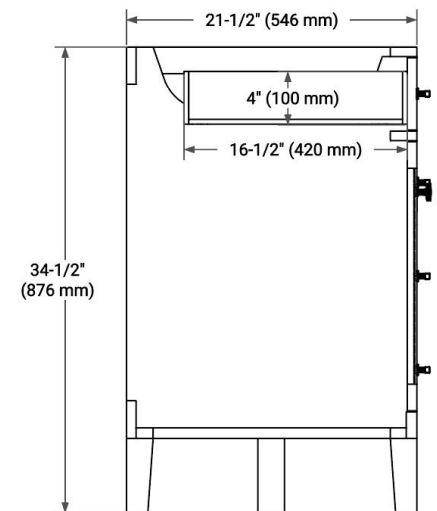

48" SINGLE SINK BASE CABINET

BASE CABINET DIMENSIONS

48" W x 21.5" D x 34.5" H

FEATURES

- Solid Oak wood and Plywood veneers
- Soft-close system
- Dovetail construction
- 45 degrees fall-out drawer
- Natural rattan-decorated doors

AVAILABLE COLORS

Oak

HARDWARE FINISHES

Matte Black

FRONT VIEW

SIDE VIEW

PLAN VIEW

49" SINGLE OVAL SINK COUNTERTOP WITH 1.5 IN. THICKNESS

OVERALL DIMENSIONS

49" W x 22" D x 1.5" H

COUNTERTOP OPTIONS

Carrara Marble

White Quartz

FEATURES

- Solid countertop with mitered edges & seams
- Undermount white oval sink
- Pre-drilled for 8" widespread faucet

INCLUDED

- Countertop
- Matching Backsplash
- Oval Sink

COUNTERTOP PLAN VIEW

EDGE SIDE VIEW

THREE DIMENSIONAL COUNTERTOP VIEW