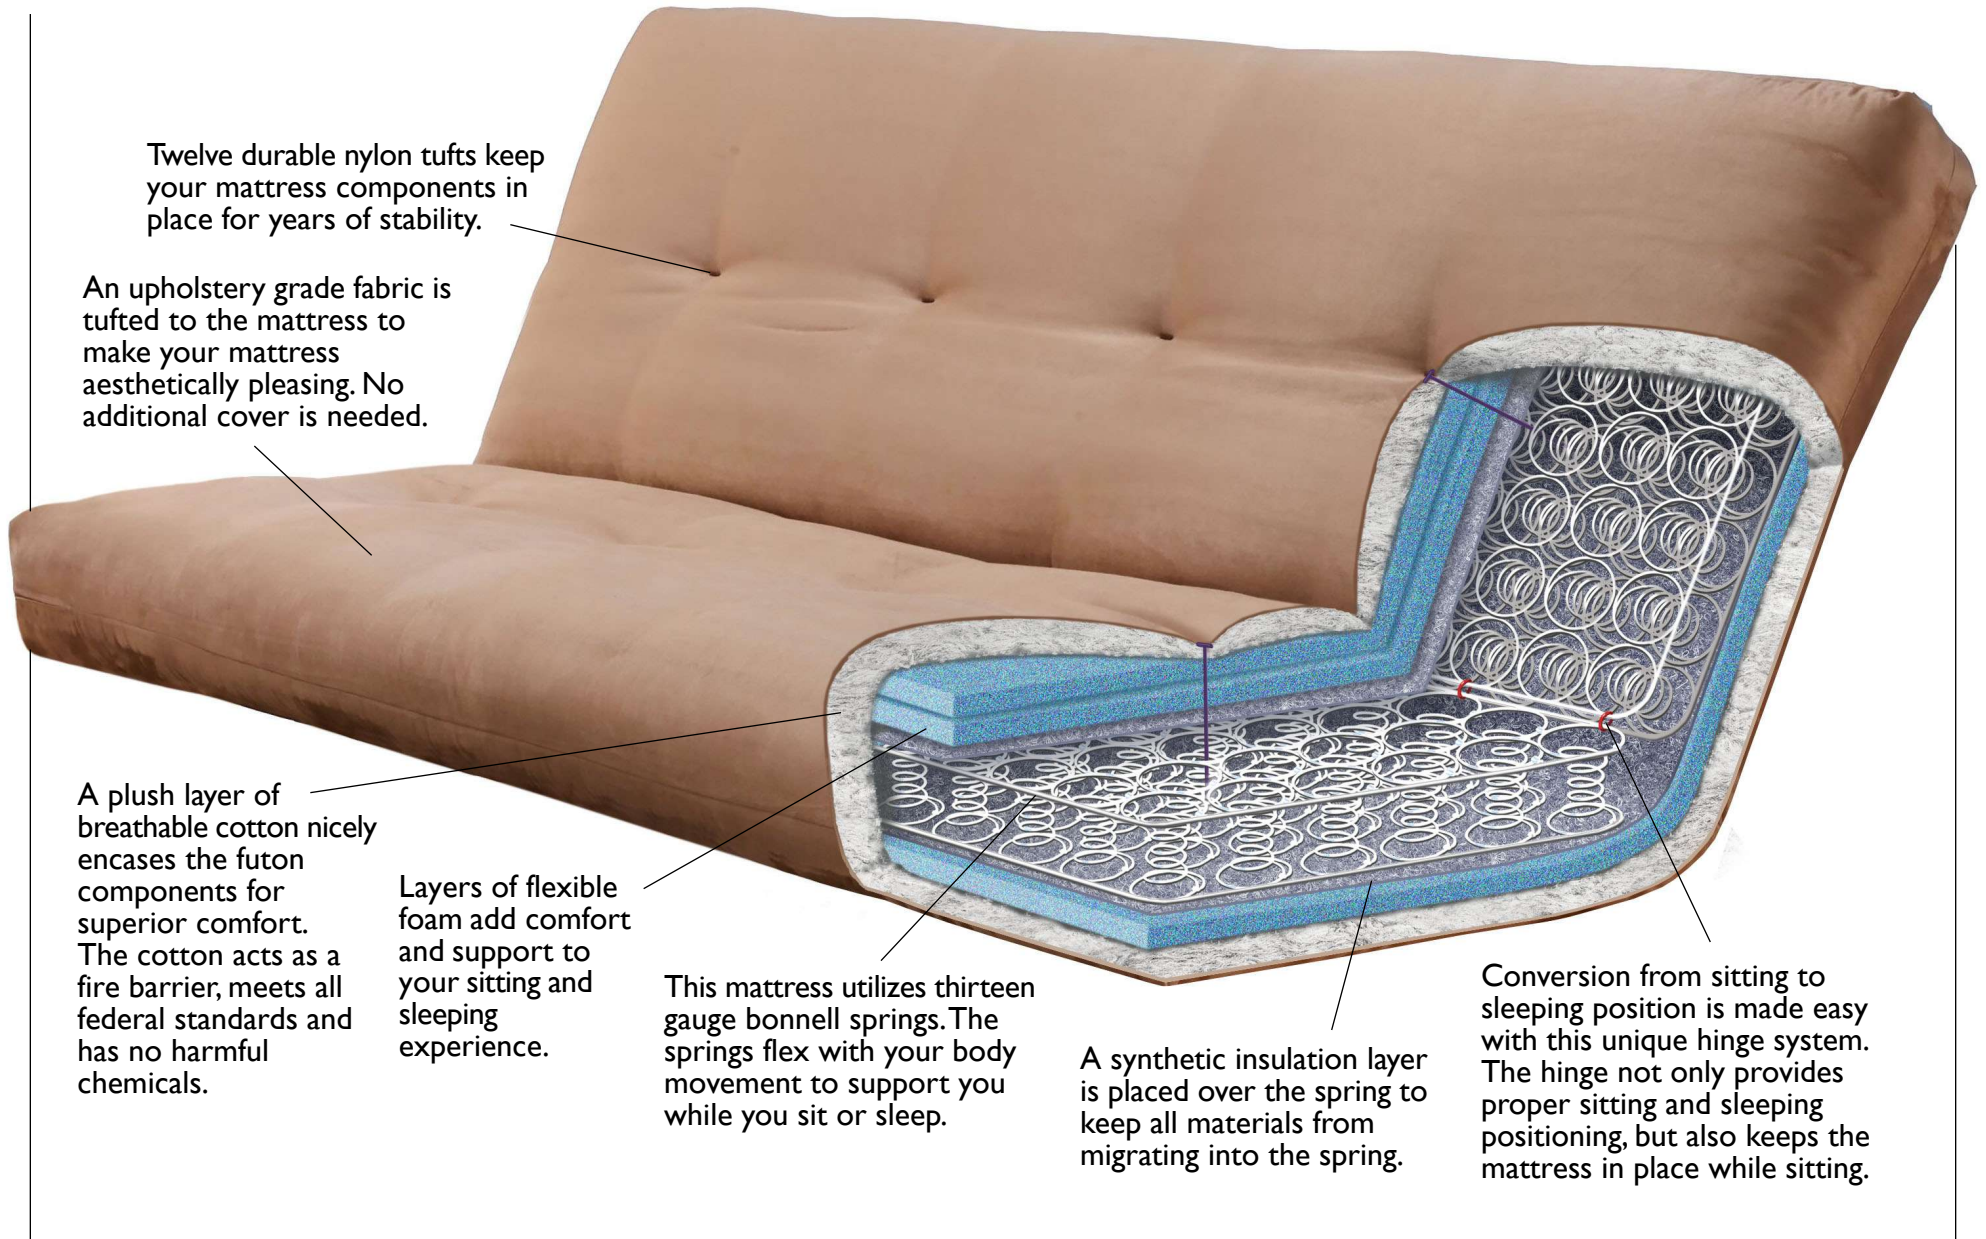

FINEST QUALITY FUTON MATTRESSES

Twelve durable nylon tufts keep your mattress components in place for years of stability.

An upholstery grade fabric is tufted to the mattress to make your mattress aesthetically pleasing. No additional cover is needed.

A plush layer of breathable cotton nicely encases the futon components for superior comfort. The cotton acts as a fire barrier, meets all federal standards and has no harmful chemicals.

Layers of flexible foam add comfort and support to your sitting and sleeping experience.

This mattress utilizes thirteen gauge bonnell springs. The springs flex with your body movement to support you while you sit or sleep.

A synthetic insulation layer is placed over the spring to keep all materials from migrating into the spring.

Conversion from sitting to sleeping position is made easy with this unique hinge system. The hinge not only provides proper sitting and sleeping positioning, but also keeps the mattress in place while sitting.