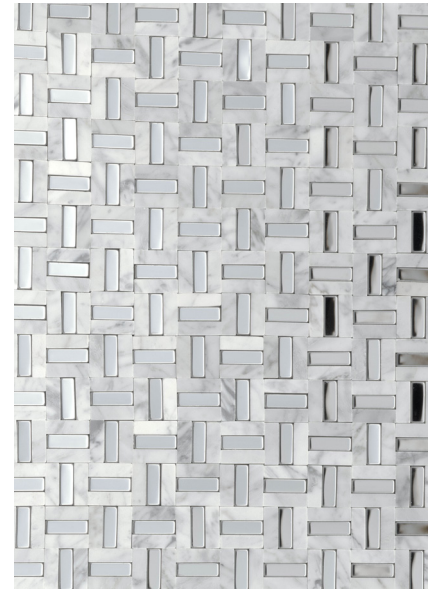

Link™ groutless stone mosaic provides a unique, three dimensional stone look in an easy-to-install format. The beautiful, yet durable, marble stone is ideal for any application. Available in Hex, Cube, Herringbone, Linear designs as well as a modern look with metal accents.

LINK™
Marble Groutless Mosaic

White 1" Hex

White Cube

White Herringbone

White Linear

White and Gold

White and Silver

Sizes					
	12" x 17" Mesh 12.09 x 16.93"	12" x 18" Mesh 12 x 17.99"	12" x 18" Mesh 12 x 17.99"	12" x 18" Mesh 12 x 17.99"	12" x 18" Mesh 12.2 x 17.99"
Thickness	8mm	8mm	8mm	8mm	8mm