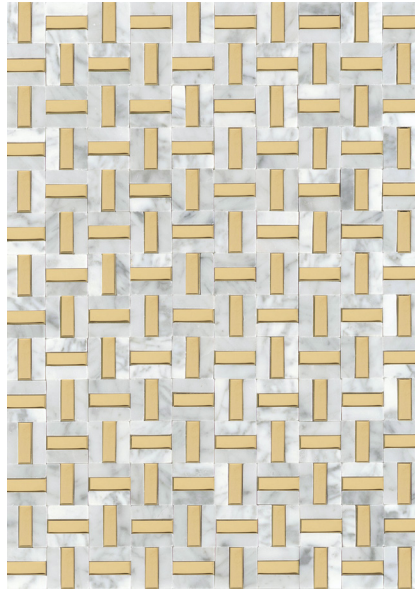

Link™ groutless stone mosaic provides a unique, three dimensional stone look in an easy-to-install format. The beautiful, yet durable, marble stone is ideal for any application. Available in Hex, Cube, Herringbone, Linear designs as well as a modern look with metal accents.

LINK™
Marble Groutless Mosaic

White 1" Hex

White Cube

White Herringbone

White Linear

White and Gold

White and Silver

Sizes					
	12" x 17" Mesh 12.09 x 16.93"	12" x 18" Mesh 12 x 17.99"	12" x 18" Mesh 12 x 17.99"	12" x 18" Mesh 12 x 17.99"	12" x 18" Mesh 12.2 x 17.99"
Thickness	8mm	8mm	8mm	8mm	8mm