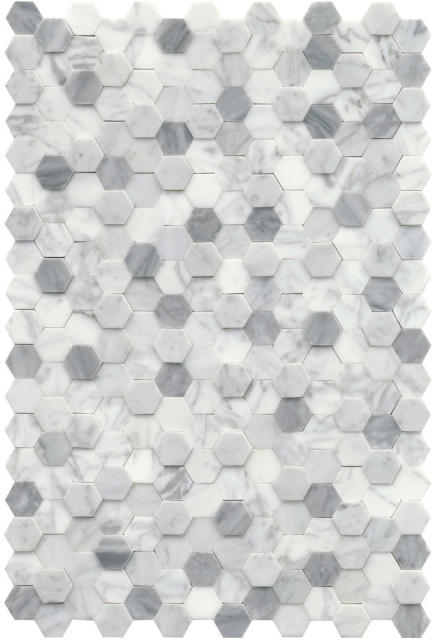

Link™ groutless stone mosaic provides a unique, three dimensional stone look in an easy-to-install format. The beautiful, yet durable, marble stone is ideal for any application. Available in Hex, Cube, Herringbone, Linear designs as well as a modern look with metal accents.

LINK™
Marble Groutless Mosaic

White 1" Hex

White Cube

White Herringbone

White Linear

White and Gold

White and Silver

Sizes					
	12" x 17" Mesh 12.09 x 16.93"	12" x 18" Mesh 12 x 17.99"	12" x 18" Mesh 12 x 17.99"	12" x 18" Mesh 12 x 17.99"	12" x 18" Mesh 12.2 x 17.99"
Thickness	8mm	8mm	8mm	8mm	8mm