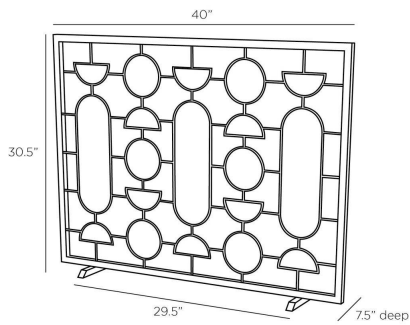

ARTERIO S

ADAMO FIRESCREEN

AFI04
H: 30.5 IN, W: 40 IN, D: 7.5 IN,
Natural Iron

A sophisticated way to block stray embers, Adamo was forged of natural iron with an inset screen of woven mesh. Fine geometric linework accents its structure, encompassing pleasing ovals, circles, and oblong shapes.

APPEARANCE

Material	Iron
Finish	Natural Iron
Top Coat/Sealant	Yes

DIMENSIONS

Foot Print	W: 29.5 IN, D: 7.5 IN
------------	-----------------------

SHIPPING

Product Weight	26 lbs
Gross Weight 1	34.17 lbs
Shipping Box 1	H: 16.5 IN, L: 7.5 IN, W: 14.5 IN