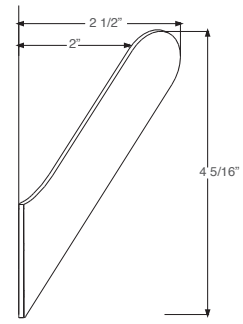

Merkled Tiny Hooks - Spec Sheet

Aluminum:

Size: 3 1/4" x 7 3/8" x 4 3/8" (from wall)

Weight: 2.9 oz

Directions: left or right

Available Colors: grey, white, burnt orange, violet, green, red, emerald, mint green, matte fine textured black

Materials: powder-coated aluminum

Brass or Stainless:

Size: 3 1/4" x 7 3/8" x 4 3/8" (from wall)

Weight: 7 oz

Directions: left or right

Materials: solid brass or stainless with satin finish

Ideas for display:

Single Left

Single Right

Antler

Row Mix

Row Left

Row Right

Cluster Mix

Tree

Cluster Left

Cluster Right

Hardware Recommendations:

*Hooks have total weight bearing capacity of 25 lbs when proper anchors are used

*Designed for screws #6 - #8

*Anchors provided are for drywall - install with 3/16" drill bit