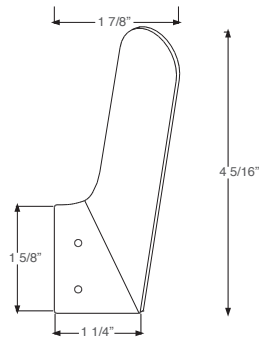

Merkled Tiny Hooks - Spec Sheet

Aluminum:

Size: 3 1/4" x 7 3/8" x 4 3/8" (from wall)

Weight: 2.9 oz

Directions: left or right

Available Colors: grey, white, burnt orange, violet, green, red, emerald, mint green, matte fine textured black

Materials: powder-coated aluminum

Brass or Stainless:

Size: 3 1/4" x 7 3/8" x 4 3/8" (from wall)

Weight: 7 oz

Directions: left or right

Materials: solid brass or stainless with satin finish

Ideas for display:

Single Left

Single Right

Antler

Row Mix

Row Left

Row Right

Cluster Mix

Tree

Cluster Left

Cluster Right

Hardware Recommendations:

*Hooks have total weight bearing capacity of 25 lbs when proper anchors are used

*Designed for screws #6 - #8

*Anchors provided are for drywall - install with 3/16" drill bit