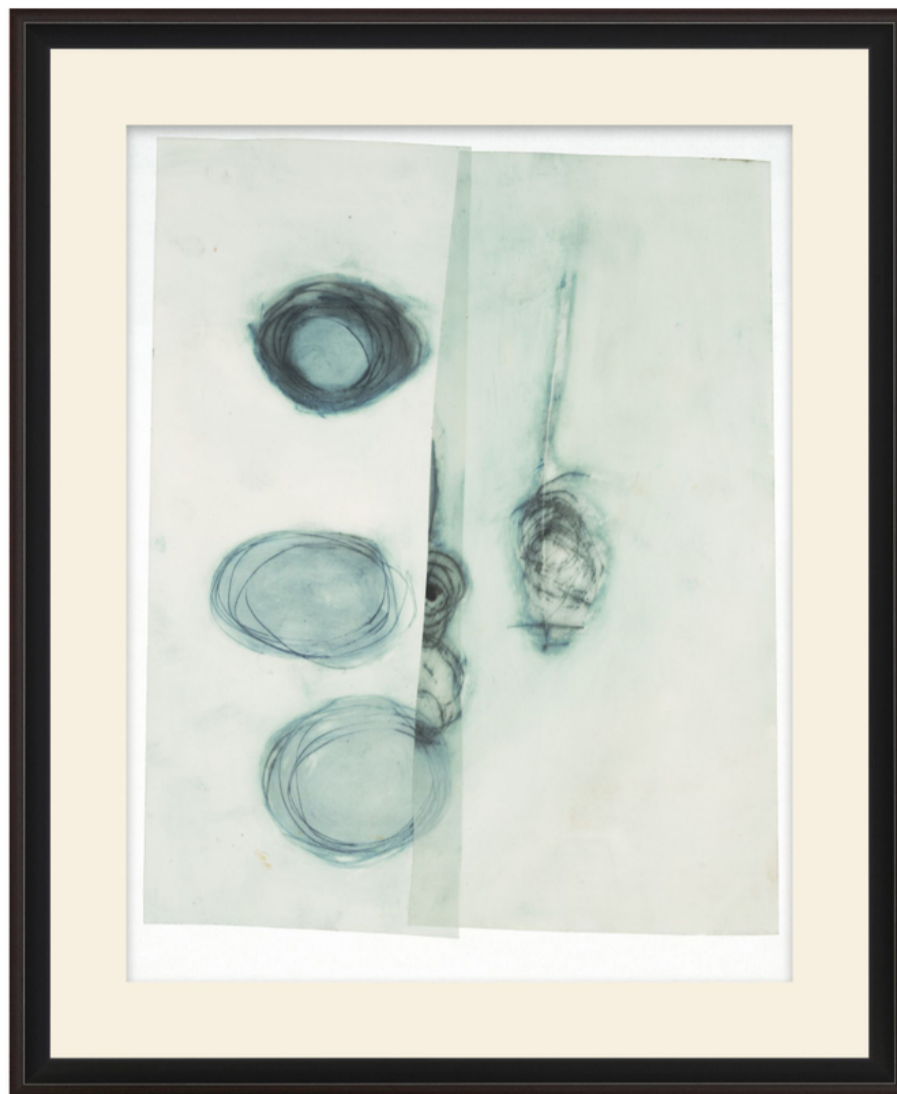

# THEODORE ALEXANDER

## Dream Mist 1

D2469S49449-4026

Dream Mist 1 is an intriguing abstract dual-composition print that employs a radiograph-like technique resulting in a translucent effect. On the left side of the composition, three ovoid objects are outlined in rings of charcoal. The right side of the print slightly overlays on the left and features two abstract objects along with a utensil-like object. The transparent, simplified color palette in seafoam green and charcoal adds to the work's mystery.

A delicate and balanced composition on textured paper, Dream Mist 1 invites the viewer to engage with abstract objects at the visual level. Part of the carefully curated and exclusive ART by TA Collection, this original work of art is a beautiful companion to Dream Mist 2.

► Frame Width: 1 in

W 34 x D 1¼ x H 42 inches

**Material(s):**

**Collection:** Art by TA

**Style:** Modern / Formal Modern

**Type:** Décor / Wall Art