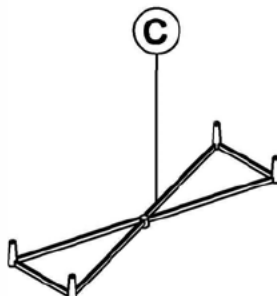

# CONSOLE TABLE ASSEMBLY INSTRUCTIONS

## PARTS PACKING CONFIGURATIONS

- A : LEG 4PCS
- B : TOP FRAME 1PC
- C : BOTTOM FRAME 1PC
- D : GLASS 1PC

### HARDWARE PACKED IN BOX

NO	DESCRIPTION	PHOTO	QUANTITY
a	NYLON GLIDE		4 PCS