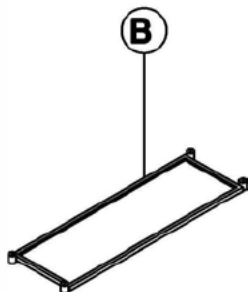

# CONSOLE TABLE ASSEMBLY INSTRUCTIONS

## PARTS PACKING CONFIGURATIONS

- A : LEG 4PCS
- B : TOP FRAME 1PC
- C : BOTTOM FRAME 1PC
- D : GLASS 1PC

### HARDWARE PACKED IN BOX

NO	DESCRIPTION	PHOTO	QUANTITY
a	NYLON GLIDE		4 PCS