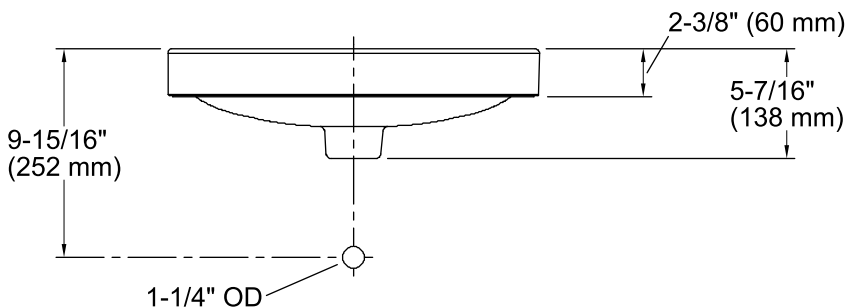

Technical Information

All product dimensions are nominal.

Bowl configuration:	Single
Installation:	Above-counter
Bowl area (Only)	Length: 17-11/16" (449 mm) Width: 15-5/16" (389 mm) Water depth: 3-1/2" (89 mm)
Drain hole:	1-3/4" (44 mm)
Template:	Above-counter, 1020955-7, required, included

Notes

Install this product according to the installation guide.

Product does not have an overflow.

Choose a faucet that will provide adequate clearance and will direct the water stream to the center of the bathroom sink.

IMPORTANT! Product rests on a countertop. Consider height of product when planning the installation.

NOTICE: Countertop manufacturer or cutter must use the cut-out template provided with the product, or a current cut-out template provided by Kohler (call 1-800-4KOHLER). Kohler is not responsible for cutout errors when incorrect cut-out template is used.

ADA compliant when installed to the specific requirements of these regulations.