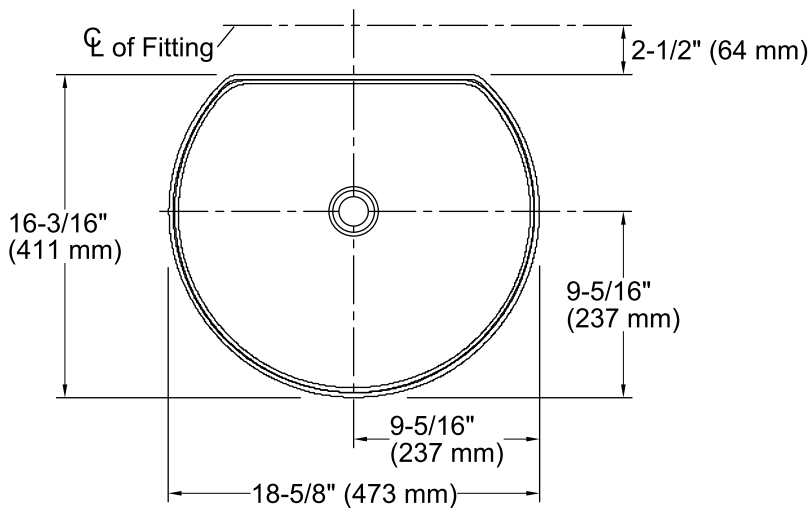

Technical Information

All product dimensions are nominal.

Bowl configuration:	Single
Installation:	Above-counter
Bowl area (Only)	Length: 17-11/16" (449 mm) Width: 15-5/16" (389 mm) Water depth: 3-1/2" (89 mm)
Drain hole:	1-3/4" (44 mm)
Template:	Above-counter, 1020955-7, required, included

Notes

Install this product according to the installation guide.

Product does not have an overflow.

Choose a faucet that will provide adequate clearance and will direct the water stream to the center of the bathroom sink.

IMPORTANT! Product rests on a countertop. Consider height of product when planning the installation.

NOTICE: Countertop manufacturer or cutter must use the cut-out template provided with the product, or a current cut-out template provided by Kohler (call 1-800-4KOHLER). Kohler is not responsible for cutout errors when incorrect cut-out template is used.

ADA compliant when installed to the specific requirements of these regulations.