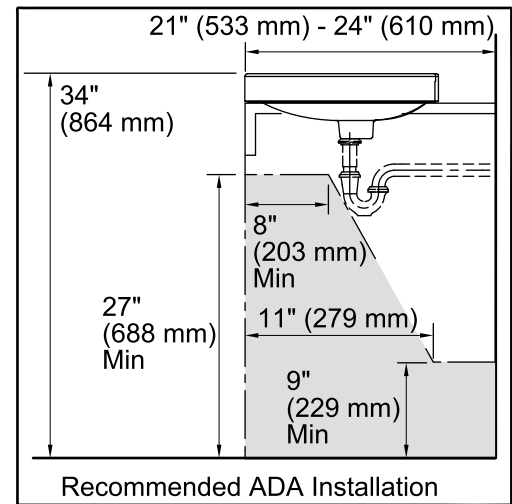

Technical Information

All product dimensions are nominal.

Bowl configuration:	Single
Installation:	Above-counter
Bowl area (Only)	Length: 17-11/16" (449 mm) Width: 15-5/16" (389 mm) Water depth: 3-1/2" (89 mm)
Drain hole:	1-3/4" (44 mm)
Template:	Above-counter, 1020955-7, required, included

Notes

Install this product according to the installation guide.

Product does not have an overflow.

Choose a faucet that will provide adequate clearance and will direct the water stream to the center of the bathroom sink.

IMPORTANT! Product rests on a countertop. Consider height of product when planning the installation.

NOTICE: Countertop manufacturer or cutter must use the cut-out template provided with the product, or a current cut-out template provided by Kohler (call 1-800-4KOHLER). Kohler is not responsible for cutout errors when incorrect cut-out template is used.

ADA compliant when installed to the specific requirements of these regulations.