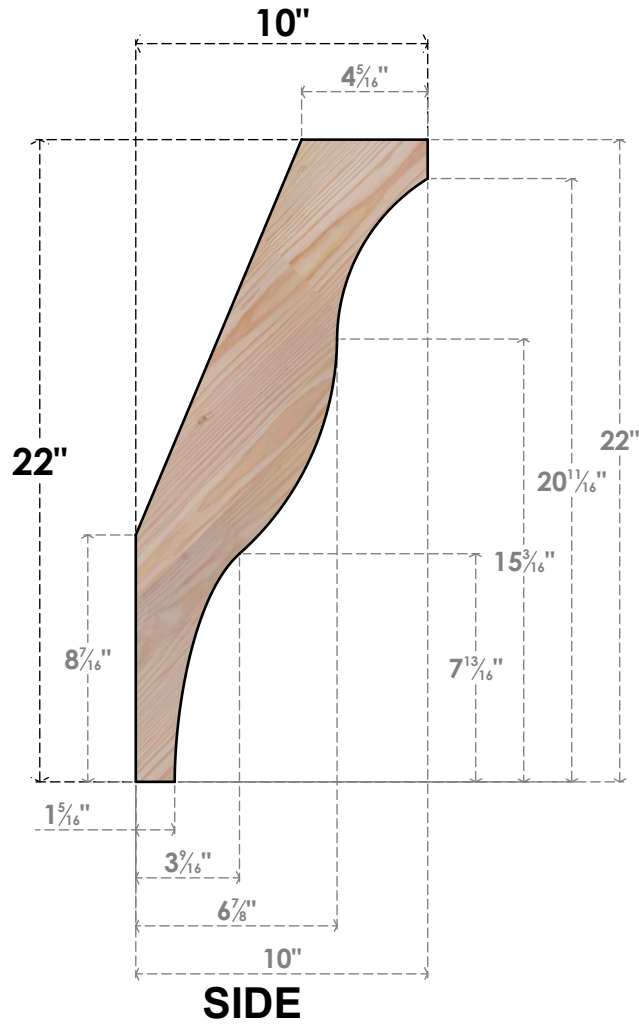

BRC06X10X22FST00SDF

5 1/2"W X 10"D X 22"H FUNSTON SMOOTH BRACE, DOUGLAS FIR

EKENA MILLWORK
 2300 WEST MAIN ST.
 CLARKSVILLE, TX 75426
 TOLL FREE: 866-607-0453
 WWW.EKENAMILLWORK.COM

NOTES

1. INSTALLATION TO BE COMPLETED IN ACCORDANCE WITH MANUFACTURER'S SPECIFICATIONS.
2. DRAWING MAY NOT BE TO SCALE
3. THIS DRAWING IS INTENDED FOR DESIGN AND PLANNING PURPOSES ONLY.
4. ALL INFORMATION CONTAINED HEREIN WAS CURRENT AT THE TIME OF DEVELOPMENT BUT MUST BE REVIEWED AND APPROVED BY THE PRODUCT MANUFACTURER TO BE CONSIDERED ACCURATE.
5. PRODUCTS ARE NOT KILN DRIED. THIS ITEM IS UNIQUE AND WILL CONTAIN THE NATURAL VARIATIONS THAT THE WOOD SPECIES OFFERS. THIS MAY RESULT IN VARIATIONS UP TO 1/4"