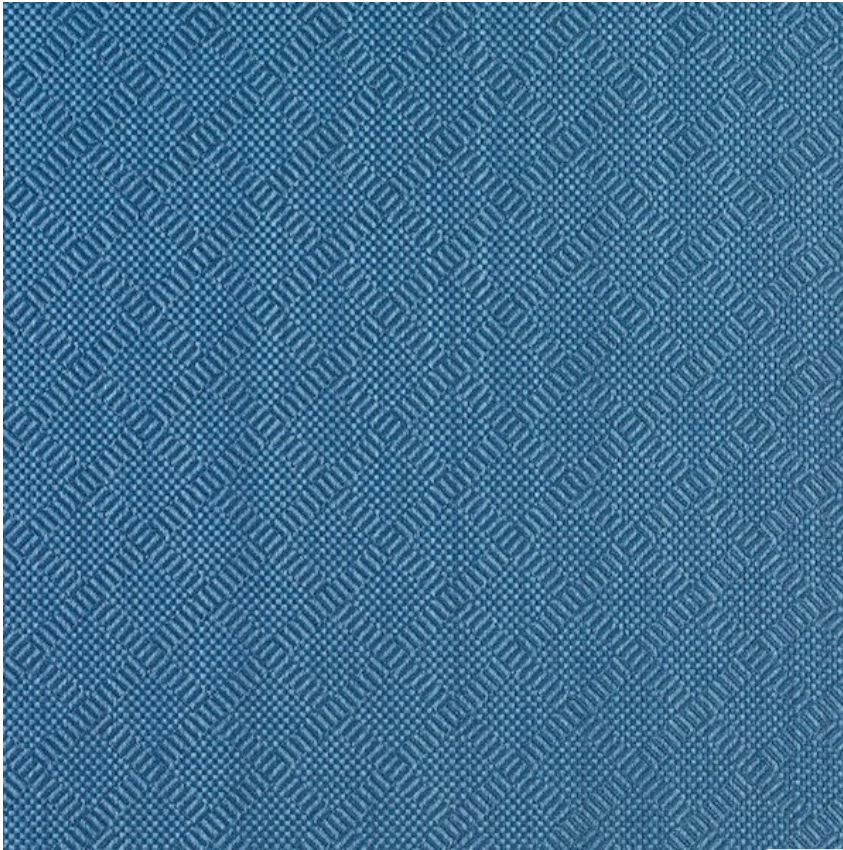

60301

VILLIS STRIE'

COLOR: LAPIS

TYPE: FABRICS

WHAT MAKES THIS SPECIAL

Since 1889 we've been setting the bar with our exceptional products. A passion for beauty, respect for classicism and eye for the cutting edge are woven into everything we do.

Content

47% RAYON, 53%
COTTON

Country of Finish

UNITED STATES OF
AMERICA

Country of Origin

UNITED STATES OF
AMERICA

Flame Test

Finish Req for
CAL117

Horizontal Repeat

2" (5CM)

Item Width

54" WIDE (137CM)

Light Fastness

UNRATED

Match

HALF DROP