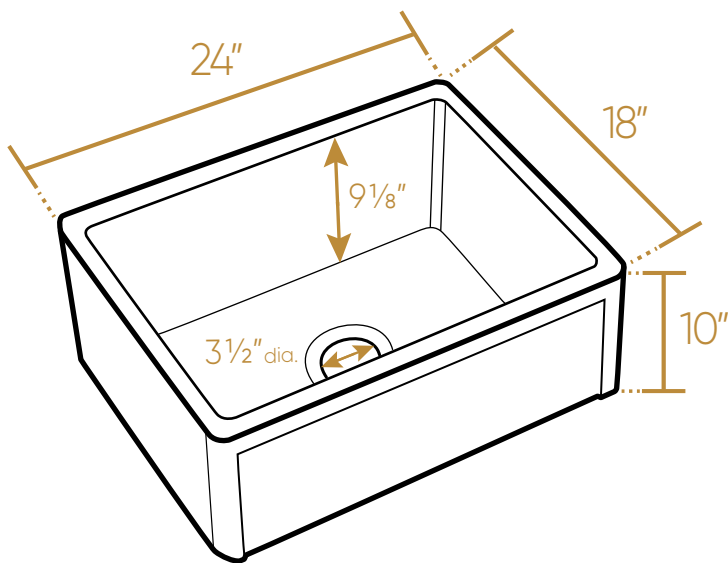

## WHRP2418-W

TOP

L x W x H

Overall Dimensions  
24" x 18" x 10"

Inside Bowl Dimensions  
20<sup>7</sup>/<sub>8</sub>" x 15<sup>1</sup>/<sub>8</sub>" x 9<sup>1</sup>/<sub>8</sub>"

112 lbs.

As Whitehaus Collection Farmhaus Fireclay Sinks are individually handmade, sink sizes can vary and all dimensions are approximate. We strongly recommend that your sink be supplied to your cabinetmaker prior to the fabrication of your kitchen cabinets and countertops. Cutouts are not to be made until they are checked against your sink. Whitehaus Collection recommends the use of a protective grid in the bottom of the sink to avoid potential scuffing from heavy-duty cookware.