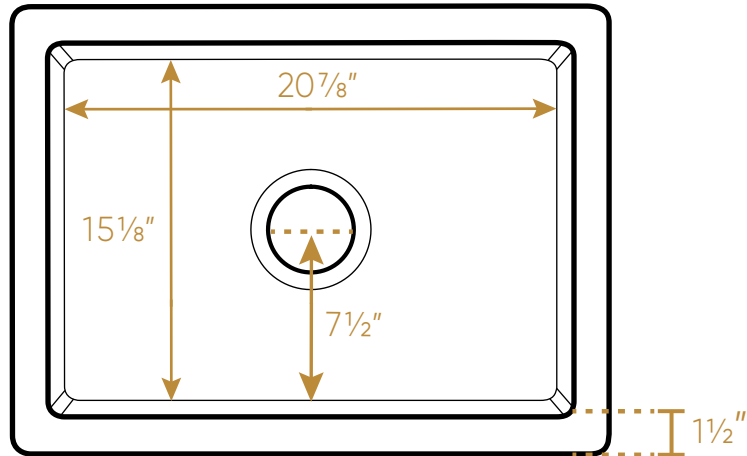

## WHRP2418-W

TOP

L x W x H

Overall Dimensions  
24" x 18" x 10"

Inside Bowl Dimensions  
20<sup>7</sup>/<sub>8</sub>" x 15<sup>1</sup>/<sub>8</sub>" x 9<sup>1</sup>/<sub>8</sub>"

112 lbs.

As Whitehaus Collection Farmhaus Fireclay Sinks are individually handmade, sink sizes can vary and all dimensions are approximate. We strongly recommend that your sink be supplied to your cabinetmaker prior to the fabrication of your kitchen cabinets and countertops. Cutouts are not to be made until they are checked against your sink. Whitehaus Collection recommends the use of a protective grid in the bottom of the sink to avoid potential scuffing from heavy-duty cookware.