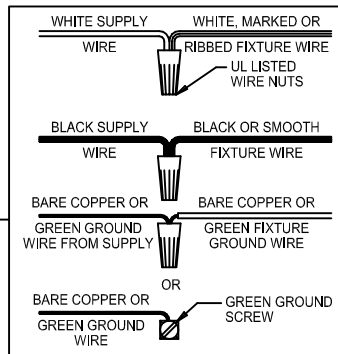

Assembly & Installation Instructions

CAUTION: Read instructions carefully and turn electricity off at main circuit breaker panel before beginning installation.

WARNING - If any Special Control Devices are used with this Fixture, Follow the Instructions Carefully to assure full compliance with N.E.C. requirements. If there are any questions, contact a Qualified Electrical Contractor.

CAUTION - All glass is fragile, use care when handling Glass component(s) and or Lamp(s).

CANOPY MOUNTING & WIRE CONNECTION ASSEMBLY STEPS:

1. E → A
2. B,A → C
3. N → P
4. F → G
5. D,H → A
6. M → J
7. L,K → J
8. R,Q → K