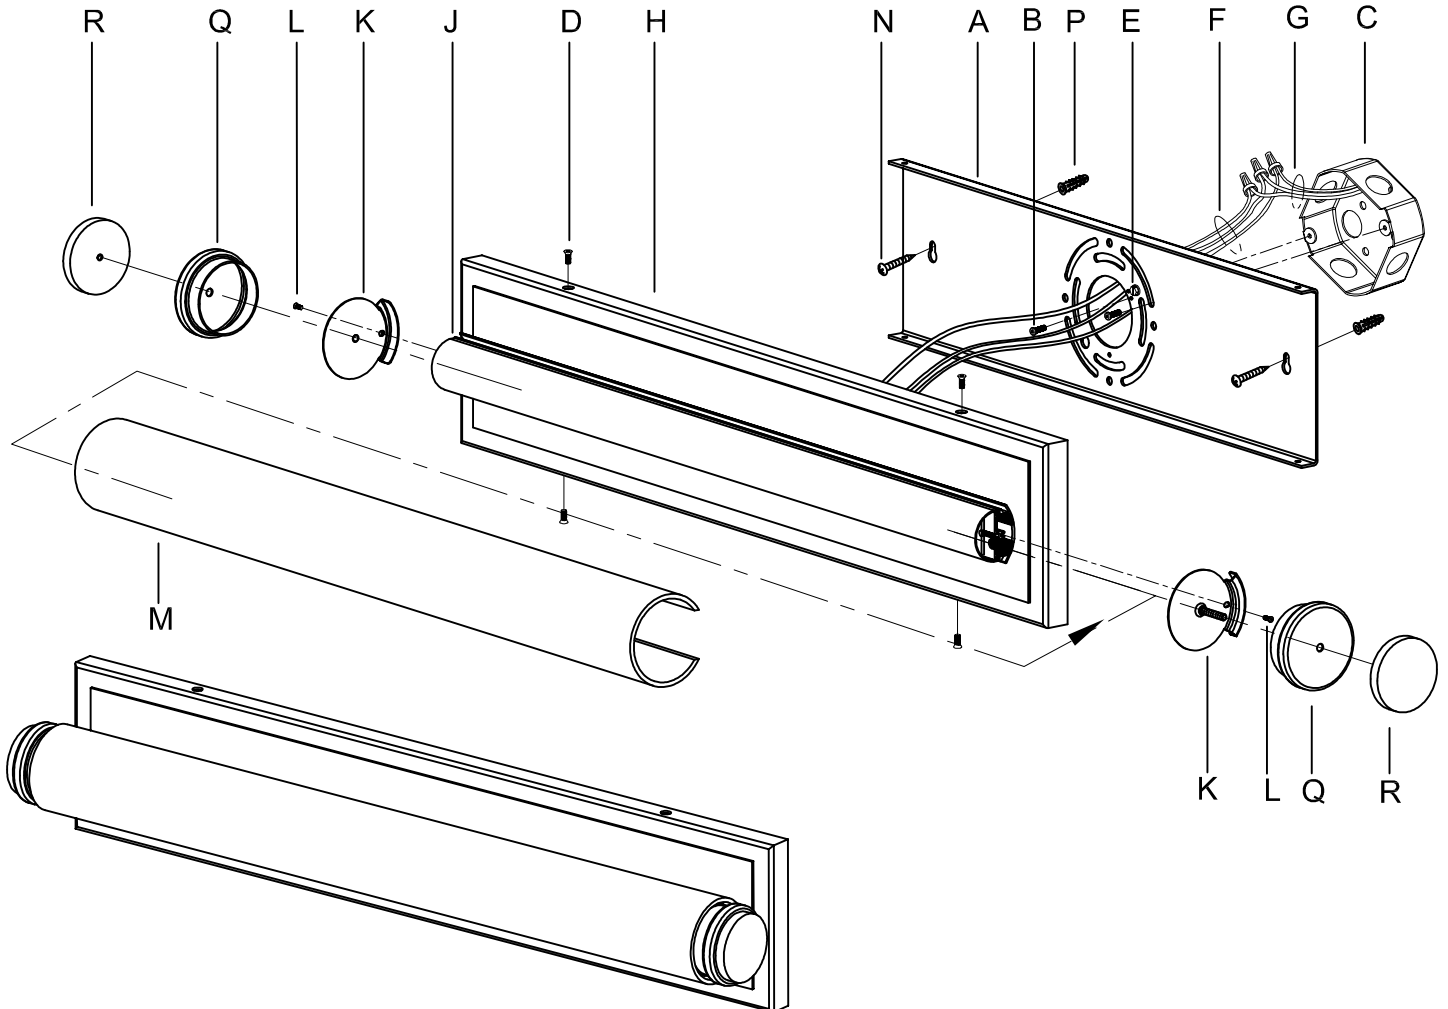

Assembly & Installation Instructions

CAUTION: Read instructions carefully and turn electricity off at main circuit breaker panel before beginning installation.

*****

WARNING - If any Special Control Devices are used with this Fixture, Follow the Instructions Carefully to assure full compliance with N.E.C. requirements. If there are any questions, contact a Qualified Electrical Contractor.

WARNING - This product contains chemicals known to the State of California to cause cancer, birth defects and /or other reproductive harm. Thoroughly wash hands after installing, handling, cleaning, or otherwise touching this product.

CAUTION - All glass is fragile, use care when handling Glass component(s) and or Lamp(s).

*****

CANOPY MOUNTING & WIRE CONNECTION ASSEMBLY STEPS:

1. E → A
2. B,A → C
3. N → P
4. F → G
5. D,H → A
6. M → J
7. L,K → J
8. R,Q → K

B,C & G
(NOT FURNISHED)
(NO INCLUIDA)
(NON FOURNIE)