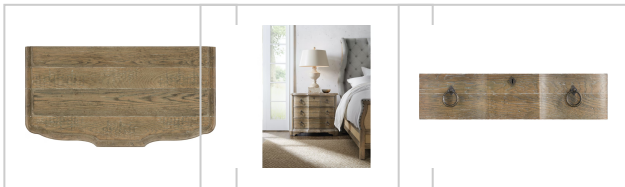

Hooker Furniture Bedroom Boheme Bastogne Three-Drawer Nightstand

Hooker Furniture
www.hookerfurniture.com

SKU: 5750-90016-MWD

Width: 34.75" (88.3 cm)

Depth: 18.5" (47 cm)

Height: 30" (76.2 cm)

Weight: 101.2 lb (45.5 kg)

Volume: 15.94 cu ft (0.4 m³)

Carton Width: 21.5 (54.6 cm)

Carton Length: 38.25" (97.2 cm)

Carton Height: 33.5 (85.1 cm)

Carton Weight: 125.4 lb (56.4 kg)

Type: Nightstands

Category: Bedroom

Collection: Boheme

Color: Antique Milk Paint

Number of Shelves: 0

Number of Drawers: 3

Number of Leaves: 0

Style: Traditional

Finish: Light Wood

Brand: Hooker Furniture

Product Description: With organic beauty and a softly shaped silhouette, the Bastogne Nightstand is finished in the sophisticated Antique Milk Paint, a light brown finish with nearly opaque antique milk paint overcoat offering a brush-painted effect. With three drawers and a drop-in felt liner in the top drawer, the bottom drawer is cedar-lined. Features a handy 3-plug outlet and one live USB port, along with a three-intensity touch switch on each side and a light underneath.

Collection Features: Inspired by the Belgian design aesthetic, Boheme expresses the elegance of simplicity and the essence of comfort. Lyrical and intentional, Boheme offers a subtle array of three antique gray-white finishes, speaking to Belgium's penchant for all things gray. A neutral palette of gray, blue, white and soft brown blends lyrically with an array of textures and shapes to create Boheme. The poetic beauty of each piece is unveiled in Boheme through texture, color, piece character and artistic shapes.

Status: Active