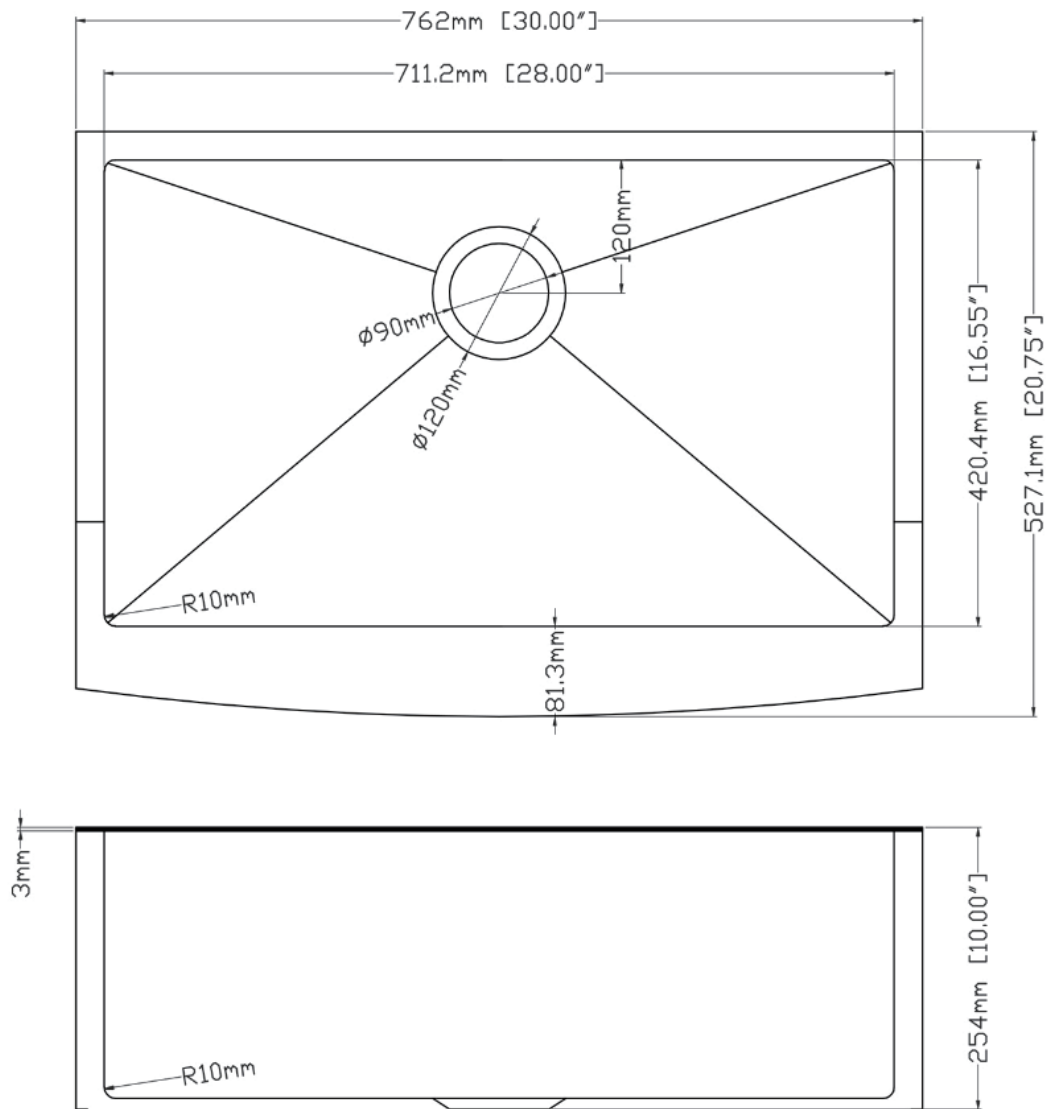

Dimension/Specification

RX-SS47-3021G