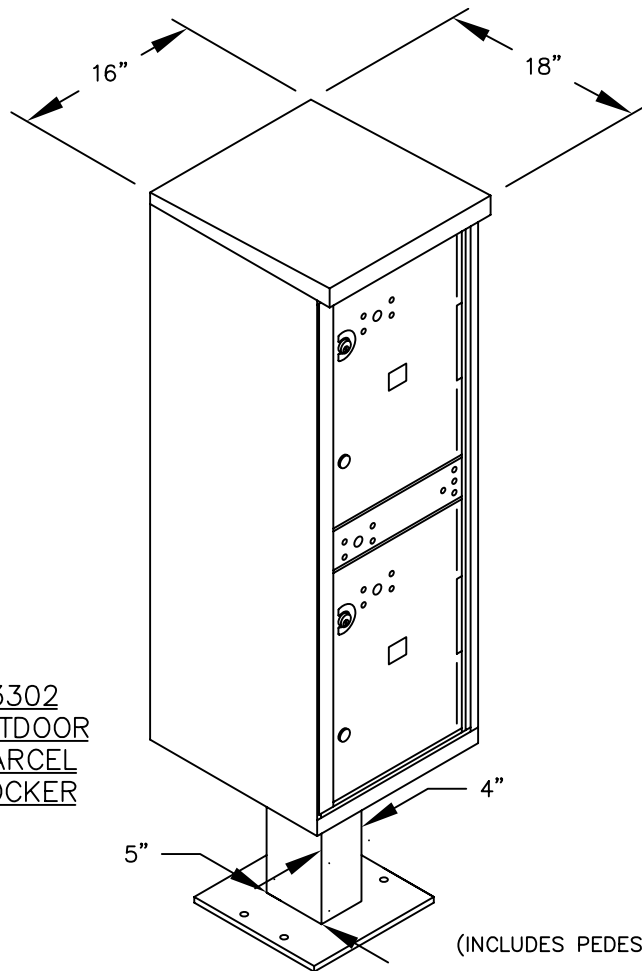

PEDESTAL BASE
BOLT PATTERN

3302
OUTDOOR
PARCEL
LOCKER

(INCLUDES PEDESTAL)

MODEL #3302
OUTDOOR PARCEL LOCKER

AVAILABLE COLORS:
SANDSTONE, BRONZE, GREEN, BLACK, WHITE
OR GRAY (FOR REPLACEMENT UNITS)

DRAWN: 10/10