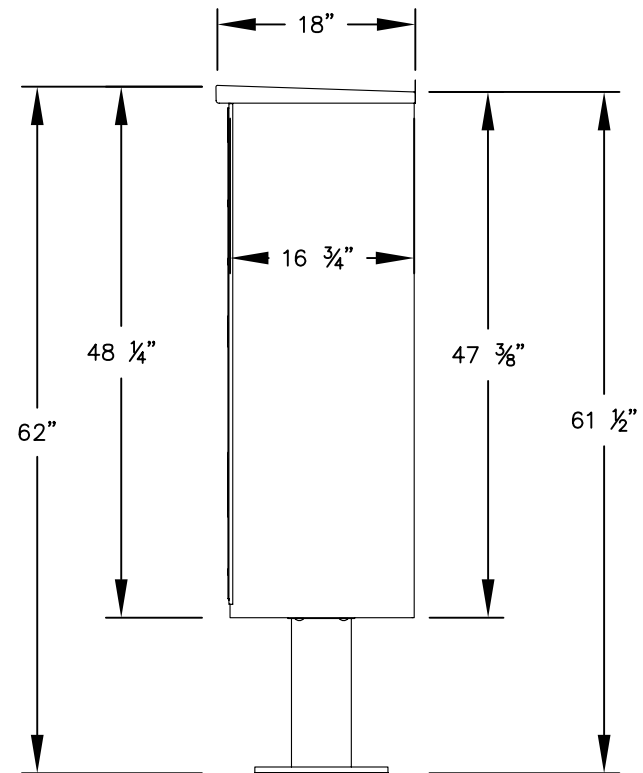

PEDESTAL BASE
BOLT PATTERN

3302
OUTDOOR
PARCEL
LOCKER

(INCLUDES PEDESTAL)

MODEL #3302
OUTDOOR PARCEL LOCKER

AVAILABLE COLORS:
SANDSTONE, BRONZE, GREEN, BLACK, WHITE
OR GRAY (FOR REPLACEMENT UNITS)

DRAWN: 10/10