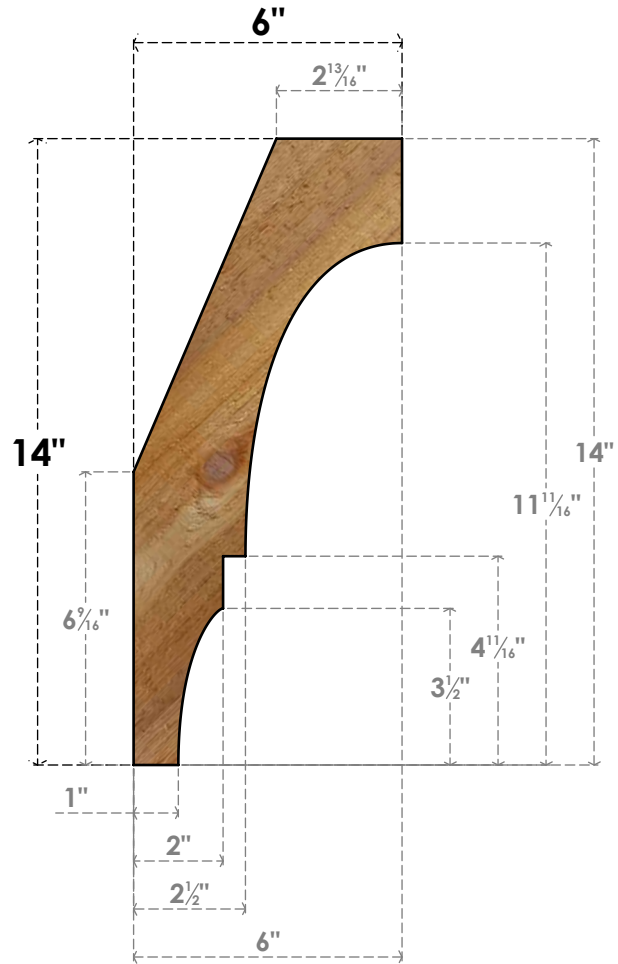

BRC04X06X14BOA00RWR

4"W X 6"D X 14"H BALBOA ROUGH SAWN BRACE, WESTERN RED CEDAR

SIDE

FRONT

EKENA MILLWORK
 2300 WEST MAIN ST.
 CLARKSVILLE, TX 75426
 TOLL FREE: 866-607-0453
 WWW.EKENAMILLWORK.COM

NOTES

1. INSTALLATION TO BE COMPLETED IN ACCORDANCE WITH MANUFACTURER'S SPECIFICATIONS.
2. DRAWING MAY NOT BE TO SCALE
3. THIS DRAWING IS INTENDED FOR DESIGN AND PLANNING PURPOSES ONLY.
4. ALL INFORMATION CONTAINED HEREIN WAS CURRENT AT THE TIME OF DEVELOPMENT BUT MUST BE REVIEWED AND APPROVED BY THE PRODUCT MANUFACTURER TO BE CONSIDERED ACCURATE.
5. PRODUCTS ARE NOT KILN DRIED. THIS ITEM IS UNIQUE AND WILL CONTAIN THE NATURAL VARIATIONS THAT THE WOOD SPECIES OFFERS. THIS MAY RESULT IN VARIATIONS UP TO 1/4"