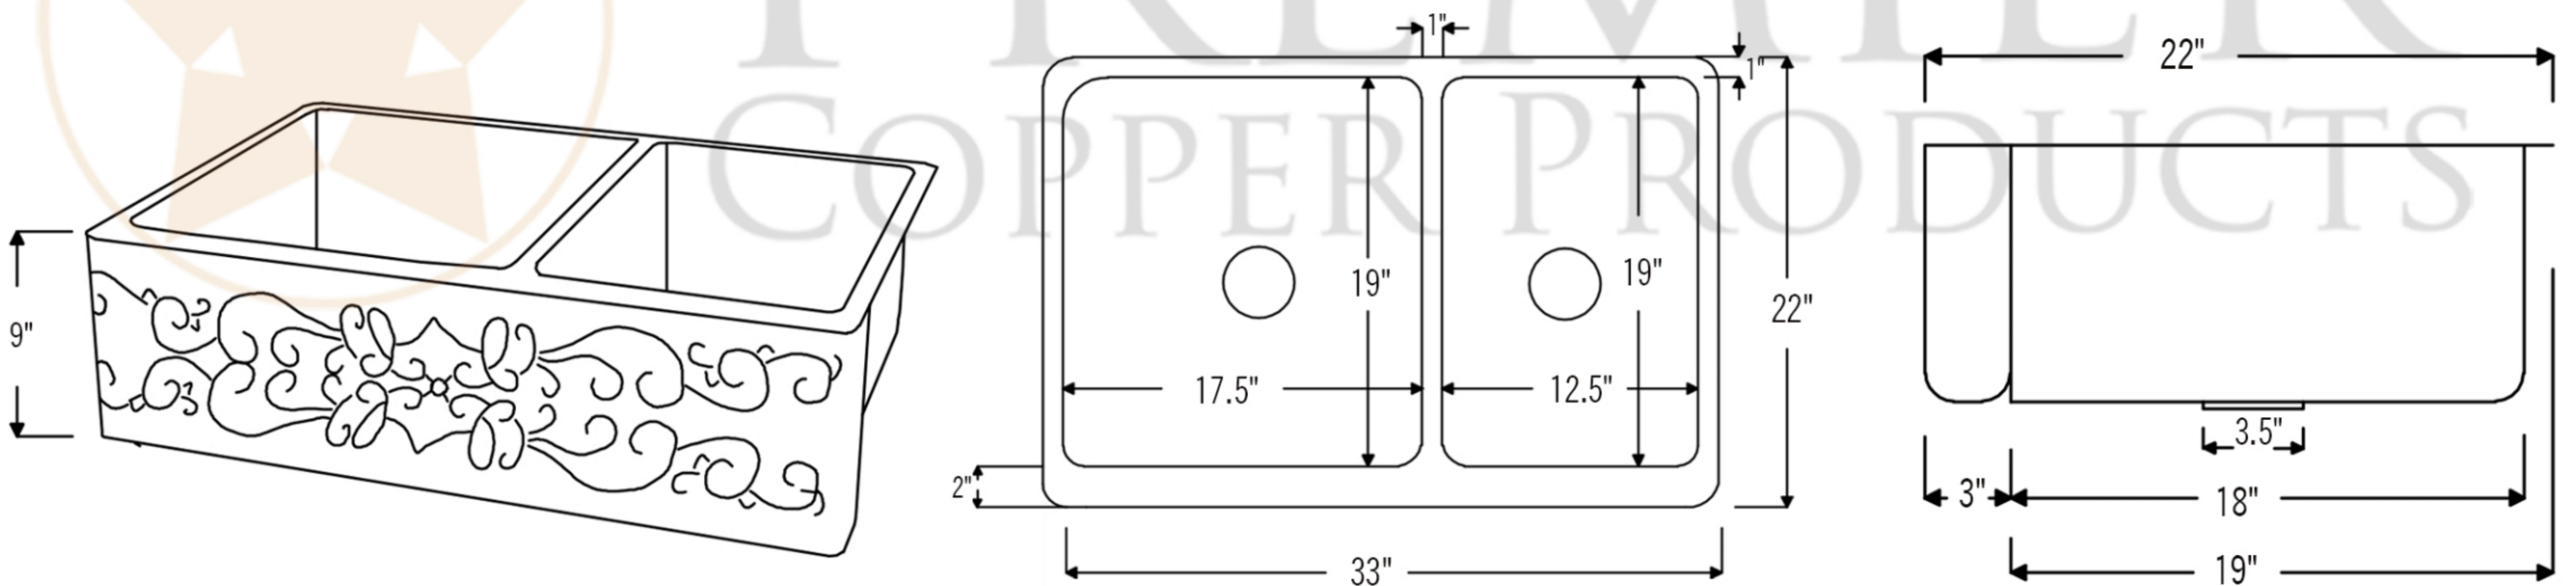

### PACKAGE INCLUDES THE FOLLOWING ITEMS:

- \* 33" Hammered Copper Kitchen Apron 60/40 Double Basin Sink w/ Scroll Design/ ORB Finish (Model# KA60DB33229S)
- \* Single Handle Kitchen Faucet with Pullout Spray - Oil Rubbed Bronze (K-PD01ORB)
- \* Solid Brass Soap & Lotion Dispenser - Oil Rubbed Bronze (PCP-701ORB)
- \* 3.5" Garbage Disposal Drain w/ Basket / ORB Finish (Model# D-130ORB)
- \* 3.5" Kitchen Basket Strainer Drain / ORB Finish (Model# D-132ORB)
- \* Oil Rubbed Bronze Installation Silicone (Model# C900-ORB)
- \* Copper Sink Wax (Model# W900-WAX)

### SINK DETAILS (Model# KA60DB33229S)

- \* 33" Hammered Copper Kitchen Apron 60/40 Double Basin Sink w/ Scroll Design
- \* Color: Oil Rubbed Bronze
- \* Outer Dimension: 33" x 22" x 9"
- \* Inner Dimension: L: 17.5" x 19" x 9" R: 12.5" x 19" x 9"
- \* Rim: Left, Back, Right - 1" / Front - 2"
- \* Drain Opening: 3.5" Standard
- \* Material Gauge: 14
- \* CODE / STANDARD COMPLIANCE: IAPMO / cUPC LISTED

### FAUCET DETAILS (Model# K-PD01ORB)

- \* Single Handle Kitchen Faucet with Pullout Spray
- \* Color: Oil Rubbed Bronze
- \* Solid Brass Construction
- \* Ceramic Disc Cartridges
- \* Overall Height: 16.687"
- \* Overall Width: 9.875"
- \* Spout Reach: 8.5"
- \* ASME A112.18.1/CSA B125.1, NSF/ANSI 61, California Lead Plumbing Law, ADA and Prop 65 Compliant

### SOAP DISPENSER DETAILS (Model# PCP-701ORB)

- \* Deluxe Soap and Lotion Dispenser
- \* Color: Oil Rubbed Bronze
- \* Solid Brass Head & Plastic Bottle
- \* 4" Spout Reach
- \* 500 ML Plastic Bottle
- \* Prop 65 Compliant