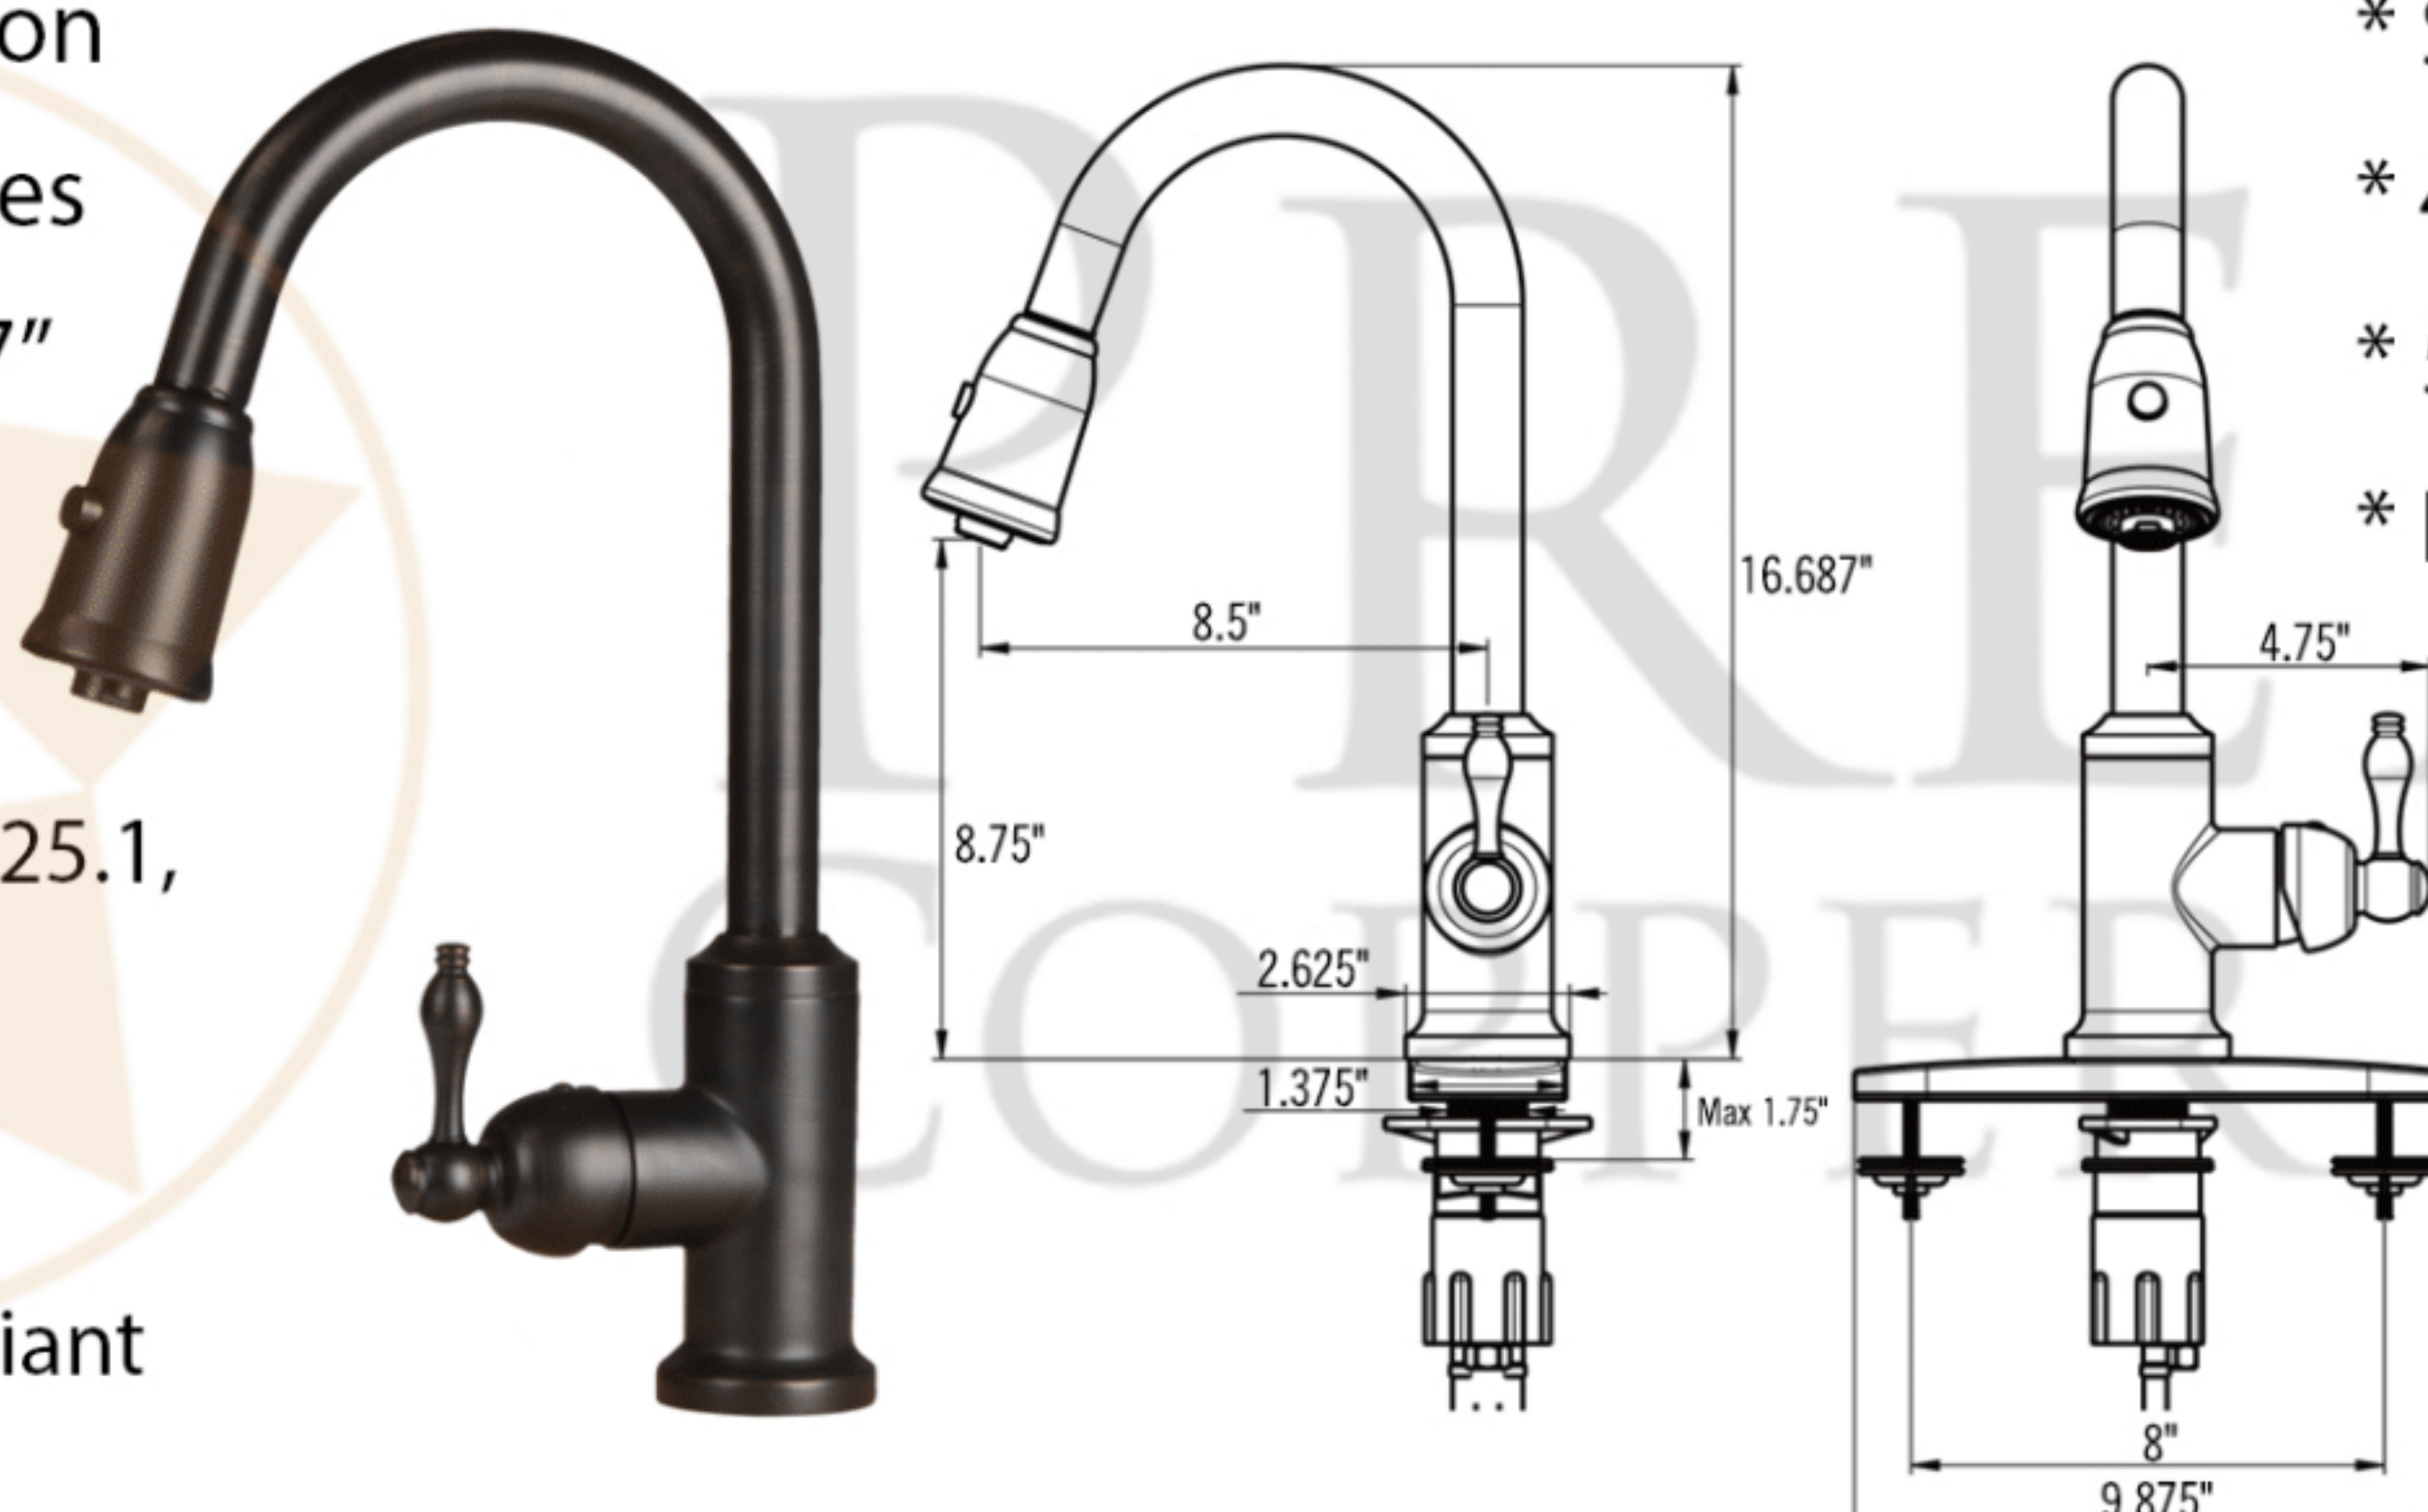

### PACKAGE INCLUDES THE FOLLOWING ITEMS:

- \* 33" Hammered Copper Kitchen Apron 60/40 Double Basin Sink w/ Scroll Design/ ORB Finish (Model# KA60DB33229S)
- \* Single Handle Kitchen Faucet with Pullout Spray - Oil Rubbed Bronze (K-PD01ORB)
- \* Solid Brass Soap & Lotion Dispenser - Oil Rubbed Bronze (PCP-701ORB)
- \* 3.5" Garbage Disposal Drain w/ Basket / ORB Finish (Model# D-130ORB)
- \* 3.5" Kitchen Basket Strainer Drain / ORB Finish (Model# D-132ORB)
- \* Oil Rubbed Bronze Installation Silicone (Model# C900-ORB)
- \* Copper Sink Wax (Model# W900-WAX)

### SINK DETAILS (Model# KA60DB33229S)

- \* 33" Hammered Copper Kitchen Apron 60/40 Double Basin Sink w/ Scroll Design
- \* Color: Oil Rubbed Bronze
- \* Outer Dimension: 33" x 22" x 9"
- \* Inner Dimension: L: 17.5" x 19" x 9" R: 12.5" x 19" x 9"
- \* Rim: Left, Back, Right - 1" / Front - 2"
- \* Drain Opening: 3.5" Standard
- \* Material Gauge: 14
- \* CODE / STANDARD COMPLIANCE: IAPMO / cUPC LISTED

### FAUCET DETAILS (Model# K-PD01ORB)

- \* Single Handle Kitchen Faucet with Pullout Spray
- \* Color: Oil Rubbed Bronze
- \* Solid Brass Construction
- \* Ceramic Disc Cartridges
- \* Overall Height: 16.687"
- \* Overall Width: 9.875"
- \* Spout Reach: 8.5"
- \* ASME A112.18.1/CSA B125.1, NSF/ANSI 61, California Lead Plumbing Law, ADA and Prop 65 Compliant

### SOAP DISPENSER DETAILS (Model# PCP-701ORB)

- \* Deluxe Soap and Lotion Dispenser
- \* Color: Oil Rubbed Bronze
- \* Solid Brass Head & Plastic Bottle
- \* 4" Spout Reach
- \* 500 ML Plastic Bottle
- \* Prop 65 Compliant