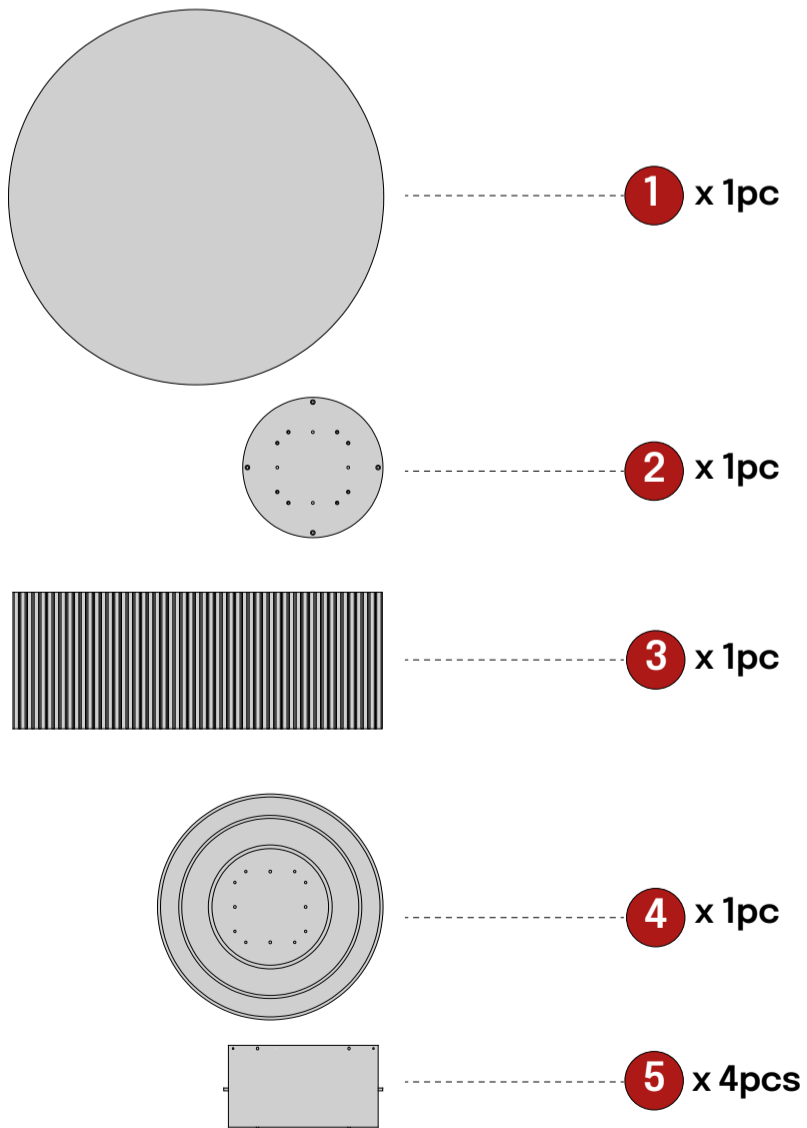

ASSEMBLY INSTRUCTION

SUMMIT ROUND COFFEE TABLE 39.5 INCH

TEAM ASSEMBLY RECOMMENDED

Components

A		M7*40 Screw	24
B		M6*25 Bolt	4

C		M4 Allen Key	1
----------	--	--------------	---

NTC
furniture

www.ntcfurniture.com
customerservice@ntcfurniture.com