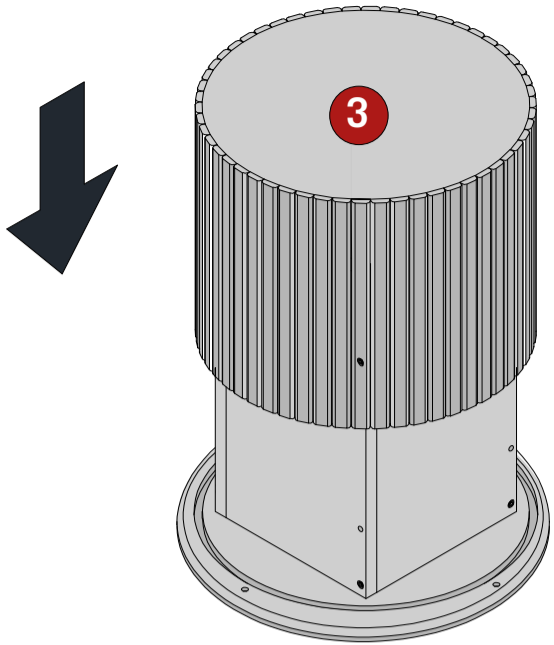

7

8

9

10

Caution When Flipping the Table Exercise extreme caution when flipping the table Make sure to have at least two people involved to ensure stability and prevent accidents.

11