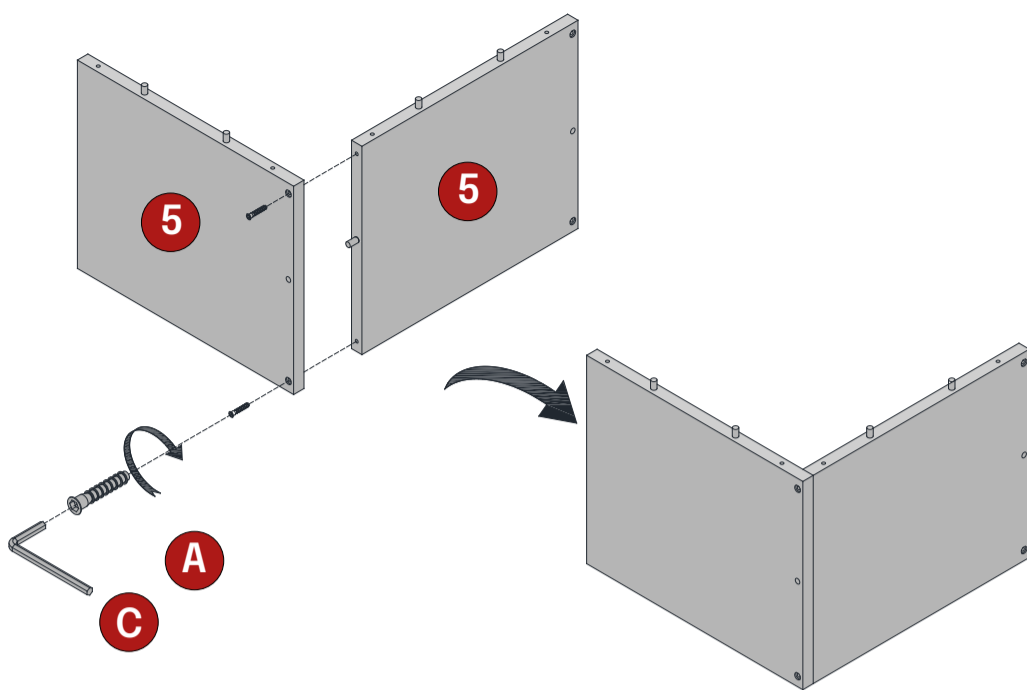

1

2

3

4

5

Caution When Flipping the Table Exercise extreme caution when flipping the table Make sure to have at least two people involved to ensure stability and prevent accidents.

6