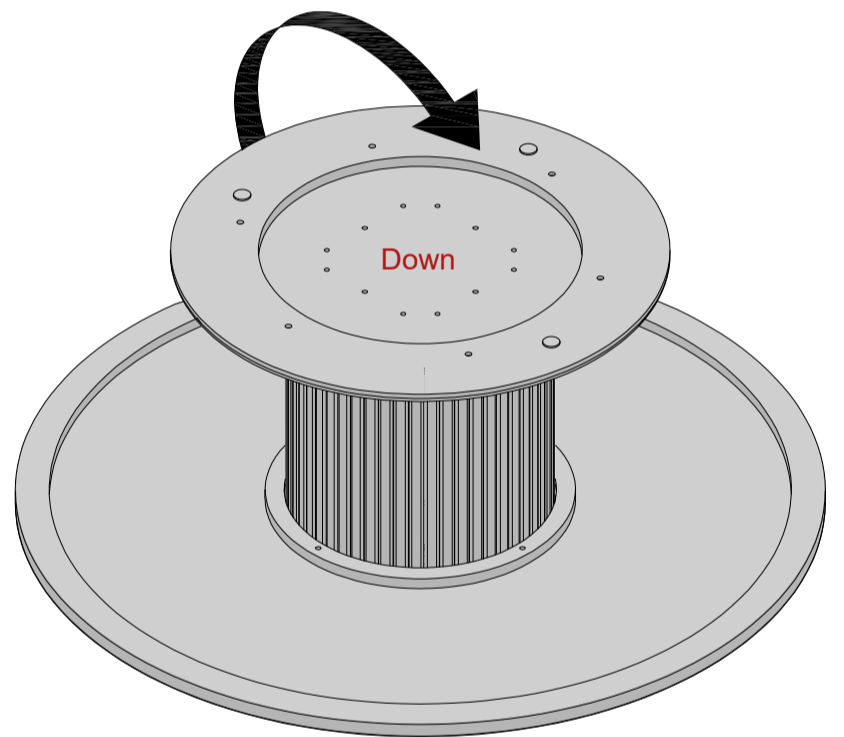

ASSEMBLY INSTRUCTION

SUMMIT ROUND COFFEE TABLE 39.5 INCH

TEAM ASSEMBLY RECOMMENDED

Components

A		M7*40 Screw	24
B		M6*25 Bolt	4

C		M4 Allen Key	1
----------	--	--------------	---

NTC
furniture

www.ntcfurniture.com
customerservice@ntcfurniture.com

6

7

8

9

10

Caution When Flipping the Table Exercise extreme caution when flipping the table Make sure to have at least two people involved to ensure stability and prevent accidents.

11