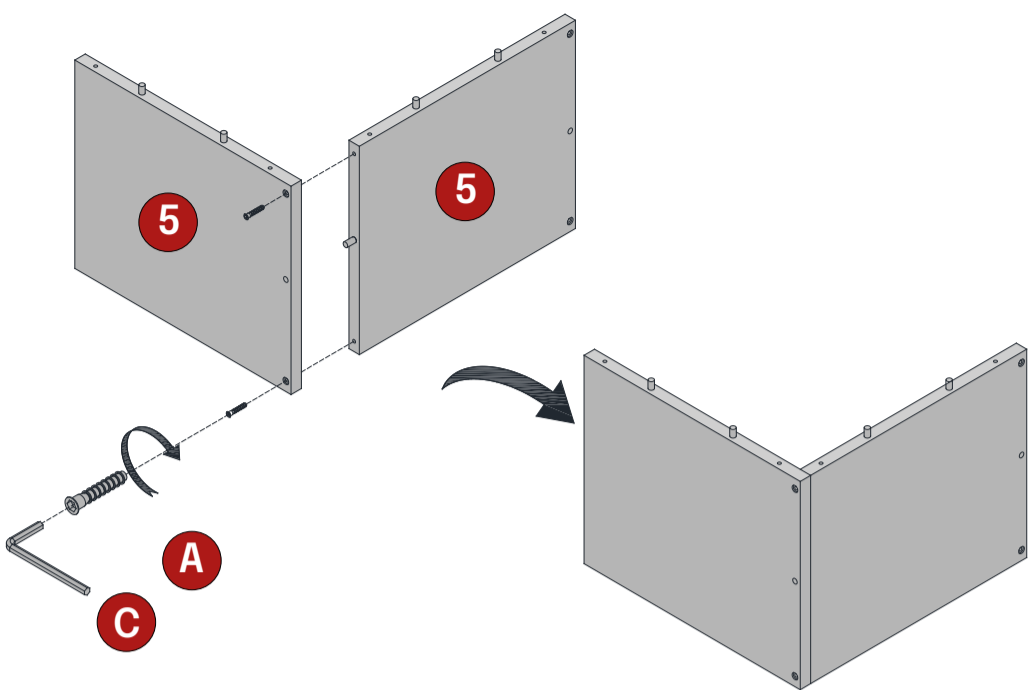

1

2

3

4

5

Caution When Flipping the Table Exercise extreme caution when flipping the table Make sure to have at least two people involved to ensure stability and prevent accidents.

6