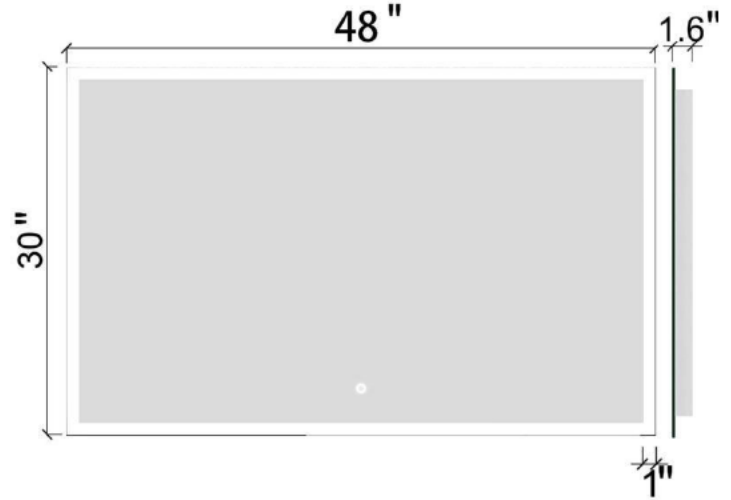

Bathroom / Vanity Mirror Introduction

Net Weight: 28.4 lbs

48" L x 30" W Wall Mounted Dimmable Makeup LED Bathroom Vanity Mirror with Lights Backlit and Anti-Fog			
Mount Type	Wall Mounted; Mounts to Dresser	Mirror Type	Bathroom / Vanity; Makeup / Shaving; Overmantel;Dresser
Shape	Rectangle	Orientation	Horizontal
Storage Included	No	Power Source	Hardwired / Plug-in
Lighting Included	Yes	Bulb Type	LED
Shaver Socket	Shaver Socket	Glass Distortion & Magnification	No
Magnifying	No	Supplier Intended and Approved Use	Residential Use; Non Residential Use
Mirror Finishes	Fog Free	Size	48" L x 30" W
Thickness	1.6"	Weight	28.4lbs