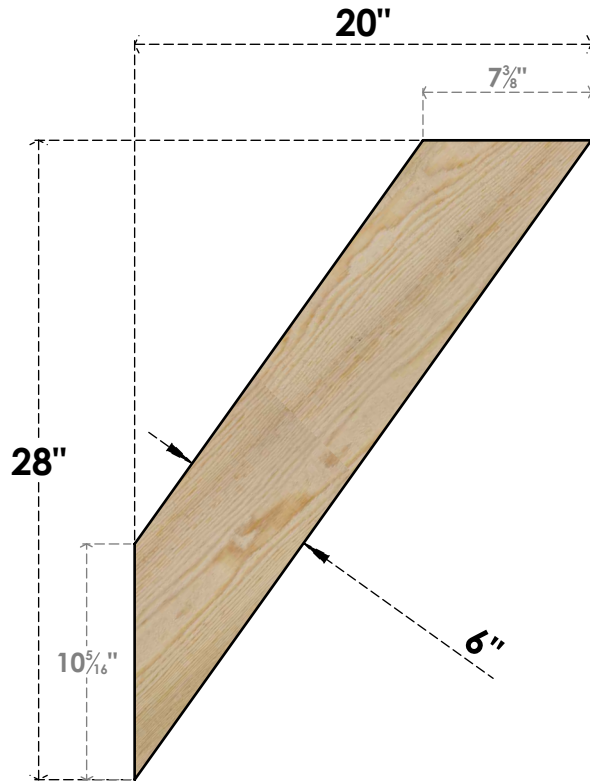

BRC06X20X28TRA00RDF

6"W X 20"D X 28"H TRADITIONAL ROUGH SAWN BRACE, DOUGLAS FIR

SIDE

FRONT

EKENA MILLWORK
2300 WEST MAIN ST.
CLARKSVILLE, TX 75426
TOLL FREE: 866-607-0453
WWW.EKENAMILLWORK.COM

NOTES

1. INSTALLATION TO BE COMPLETED IN ACCORDANCE WITH MANUFACTURER'S SPECIFICATIONS.
2. DRAWING MAY NOT BE TO SCALE
3. THIS DRAWING IS INTENDED FOR DESIGN AND PLANNING PURPOSES ONLY.
4. ALL INFORMATION CONTAINED HEREIN WAS CURRENT AT THE TIME OF DEVELOPMENT BUT MUST BE REVIEWED AND APPROVED BY THE PRODUCT MANUFACTURER TO BE CONSIDERED ACCURATE.
5. PRODUCTS ARE NOT KILN DRIED. THIS ITEM IS UNIQUE AND WILL CONTAIN THE NATURAL VARIATIONS THAT THE WOOD SPECIES OFFERS. THIS MAY RESULT IN VARIATIONS UP TO 1/4"