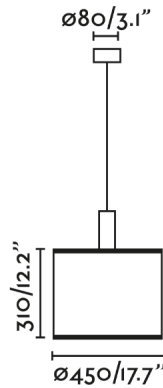

General characteristics

Fixation	Ceiling
voltage	120V
Hertz	60Hz
Cable length	0.02 ft
Max. Power	15W

Material

Body/Structure	Steel
Screen	Rattan

Finish

Body/Structure	Matt Black
Screen	Rattan
Location	Dry locations only
US Certification	Fijas cETLus