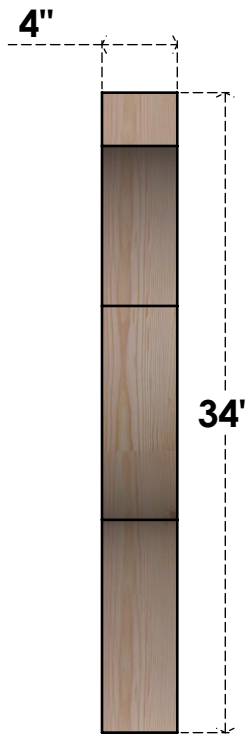

BRC04X34X34FST00RDF

4"W X 34"D X 34"H FUNSTON ROUGH SAWN BRACE, DOUGLAS FIR

SIDE

FRONT

EKENA MILLWORK
 2300 WEST MAIN ST.
 CLARKSVILLE, TX 75426
 TOLL FREE: 866-607-0453
 WWW.EKENAMILLWORK.COM

NOTES

1. INSTALLATION TO BE COMPLETED IN ACCORDANCE WITH MANUFACTURER'S SPECIFICATIONS.
2. DRAWING MAY NOT BE TO SCALE
3. THIS DRAWING IS INTENDED FOR DESIGN AND PLANNING PURPOSES ONLY.
4. ALL INFORMATION CONTAINED HEREIN WAS CURRENT AT THE TIME OF DEVELOPMENT BUT MUST BE REVIEWED AND APPROVED BY THE PRODUCT MANUFACTURER TO BE CONSIDERED ACCURATE.
5. PRODUCTS ARE NOT KILN DRIED. THIS ITEM IS UNIQUE AND WILL CONTAIN THE NATURAL VARIATIONS THAT THE WOOD SPECIES OFFERS. THIS MAY RESULT IN VARIATIONS UP TO 1/4"