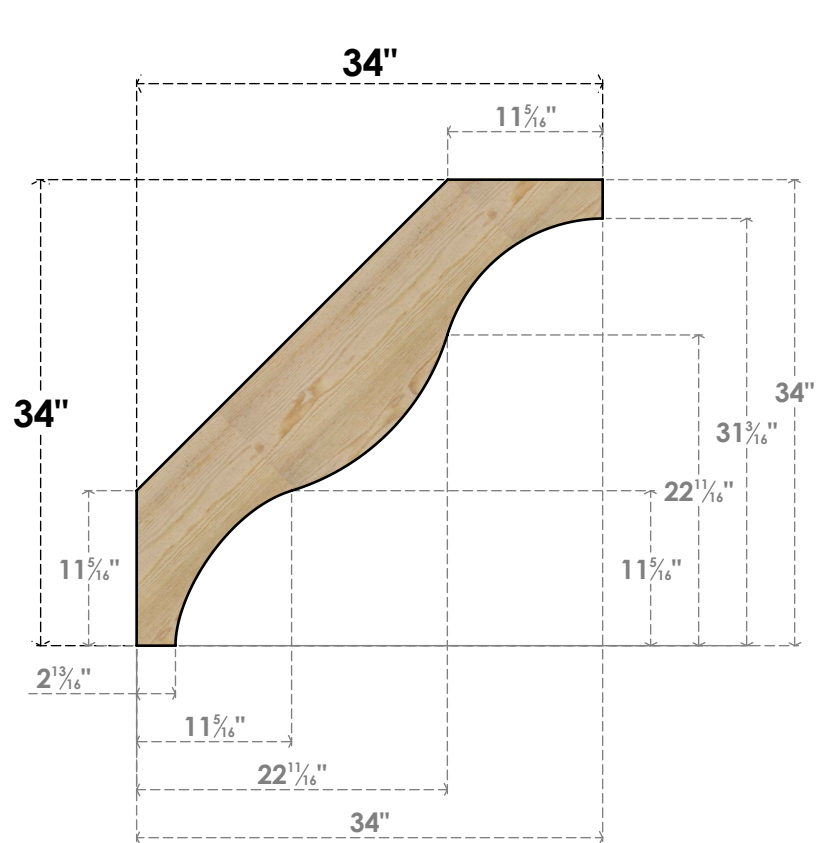

BRC04X34X34FST00RDF

4"W X 34"D X 34"H FUNSTON ROUGH SAWN BRACE, DOUGLAS FIR

SIDE

FRONT

EKENA MILLWORK
 2300 WEST MAIN ST.
 CLARKSVILLE, TX 75426
 TOLL FREE: 866-607-0453
 WWW.EKENAMILLWORK.COM

NOTES

1. INSTALLATION TO BE COMPLETED IN ACCORDANCE WITH MANUFACTURER'S SPECIFICATIONS.
2. DRAWING MAY NOT BE TO SCALE
3. THIS DRAWING IS INTENDED FOR DESIGN AND PLANNING PURPOSES ONLY.
4. ALL INFORMATION CONTAINED HEREIN WAS CURRENT AT THE TIME OF DEVELOPMENT BUT MUST BE REVIEWED AND APPROVED BY THE PRODUCT MANUFACTURER TO BE CONSIDERED ACCURATE.
5. PRODUCTS ARE NOT KILN DRIED. THIS ITEM IS UNIQUE AND WILL CONTAIN THE NATURAL VARIATIONS THAT THE WOOD SPECIES OFFERS. THIS MAY RESULT IN VARIATIONS UP TO 1/4"