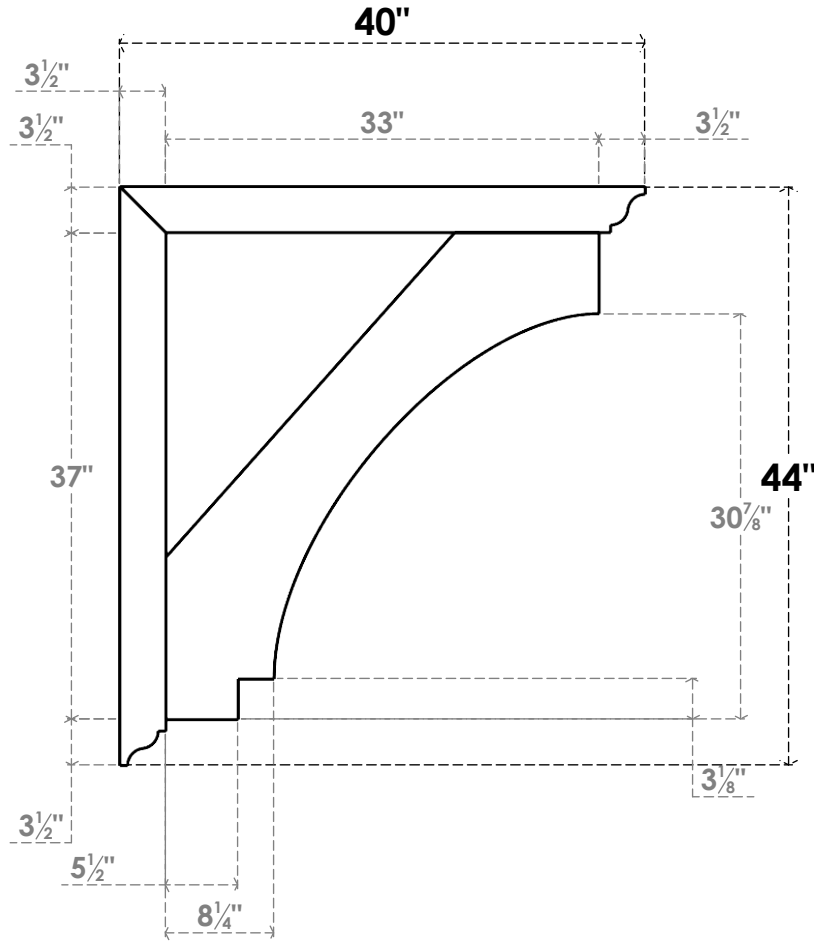

ITEM NUMBER: BKTUROS035X035X40000X44000X035X035X035IMP00RCPR

3 1/2"W X 40"D X 44"H X 3 1/2"T IMPERIAL ROUGH CEDAR WOODGRAIN OPEN BRACKET, TRADITIONAL TOP AND BACK, 3 1/2"W SOLID BRACE, PRIMED TAN

SIDE PROFILE

FRONT PROFILE

ISOMETRIC

GENERATED DATE : 06/18/2023

EKENA MILLWORK
2300 WEST MAIN ST.
CLARKSVILLE, TX 75426
TOLL FREE: 866-607-0453
WWW.EKENAMILLWORK.COM

NOTES

1. INSTALLATION TO BE COMPLETED IN ACCORDANCE WITH MANUFACTURER'S SPECIFICATIONS.
2. DRAWING MAY NOT BE TO SCALE
3. THIS DRAWING IS INTENDED FOR DESIGN AND PLANNING PURPOSES ONLY.
4. ALL INFORMATION CONTAINED HEREIN WAS CURRENT AT THE TIME OF DEVELOPMENT BUT MUST BE REVIEWED AND APPROVED BY THE PRODUCT MANUFACTURER TO BE CONSIDERED ACCURATE.
5. TIMBERTHANE ARCHITECTURAL PRODUCTS ARE MADE FROM HIGH DENSITY URETHANE AND COME FACTORY PRIMED