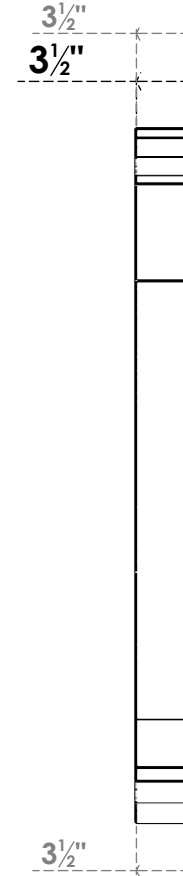

ITEM NUMBER: BKTUROS035X035X40000X44000X035X035X035IMP00RCPR

3 1/2"W X 40"D X 44"H X 3 1/2"T IMPERIAL ROUGH CEDAR WOODGRAIN OPEN BRACKET, TRADITIONAL TOP AND BACK, 3 1/2"W SOLID BRACE, PRIMED TAN

SIDE PROFILE

FRONT PROFILE

ISOMETRIC

GENERATED DATE : 06/18/2023

EKENA MILLWORK
2300 WEST MAIN ST.
CLARKSVILLE, TX 75426
TOLL FREE: 866-607-0453
WWW.EKENAMILLWORK.COM

NOTES

1. INSTALLATION TO BE COMPLETED IN ACCORDANCE WITH MANUFACTURER'S SPECIFICATIONS.
2. DRAWING MAY NOT BE TO SCALE
3. THIS DRAWING IS INTENDED FOR DESIGN AND PLANNING PURPOSES ONLY.
4. ALL INFORMATION CONTAINED HEREIN WAS CURRENT AT THE TIME OF DEVELOPMENT BUT MUST BE REVIEWED AND APPROVED BY THE PRODUCT MANUFACTURER TO BE CONSIDERED ACCURATE.
5. TIMBERTHANE ARCHITECTURAL PRODUCTS ARE MADE FROM HIGH DENSITY URETHANE AND COME FACTORY PRIMED