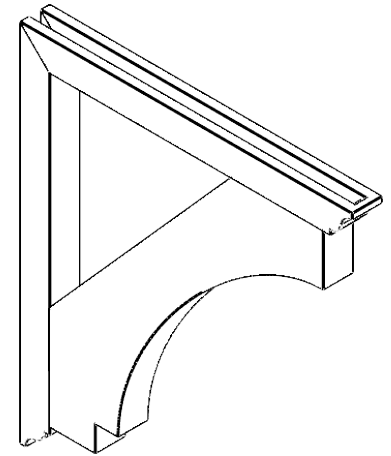

ITEM NUMBER: BKTUROS035X035X40000X44000X035X035X035IMP00RCPR

3 1/2"W X 40"D X 44"H X 3 1/2"T IMPERIAL ROUGH CEDAR WOODGRAIN OPEN BRACKET, TRADITIONAL TOP AND BACK, 3 1/2"W SOLID BRACE, PRIMED TAN

SIDE PROFILE

FRONT PROFILE

ISOMETRIC

GENERATED DATE : 06/18/2023

EKENA MILLWORK
2300 WEST MAIN ST.
CLARKSVILLE, TX 75426
TOLL FREE: 866-607-0453
WWW.EKENAMILLWORK.COM

NOTES

1. INSTALLATION TO BE COMPLETED IN ACCORDANCE WITH MANUFACTURER'S SPECIFICATIONS.
2. DRAWING MAY NOT BE TO SCALE
3. THIS DRAWING IS INTENDED FOR DESIGN AND PLANNING PURPOSES ONLY.
4. ALL INFORMATION CONTAINED HEREIN WAS CURRENT AT THE TIME OF DEVELOPMENT BUT MUST BE REVIEWED AND APPROVED BY THE PRODUCT MANUFACTURER TO BE CONSIDERED ACCURATE.
5. TIMBERTHANE ARCHITECTURAL PRODUCTS ARE MADE FROM HIGH DENSITY URETHANE AND COME FACTORY PRIMED