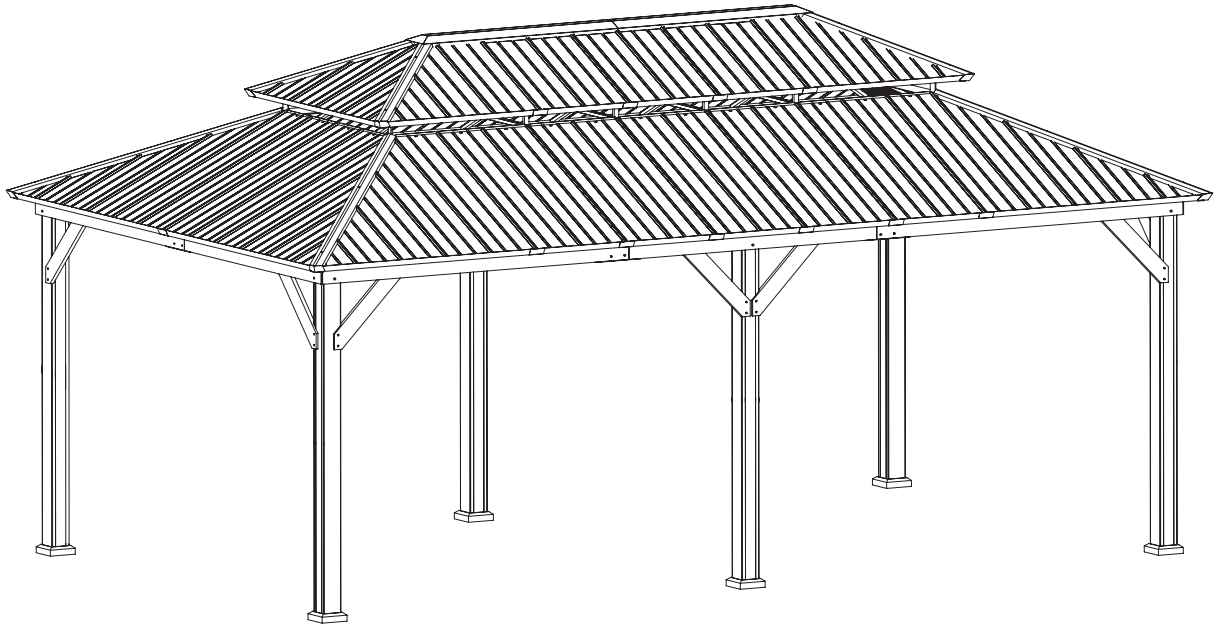

MODEL:IG10600013-1220

OWNER'S MANUAL

Rosewood 12' x 20' Cedar Framed Hard Top Gazebo

TABLE OF CONTENTS

ASSEMBLY GUIDE.....	02
USING YOUR PRODUCT.....	05

December 9, 2024

QUESTIONS?

E-mail: support@modernshade.org